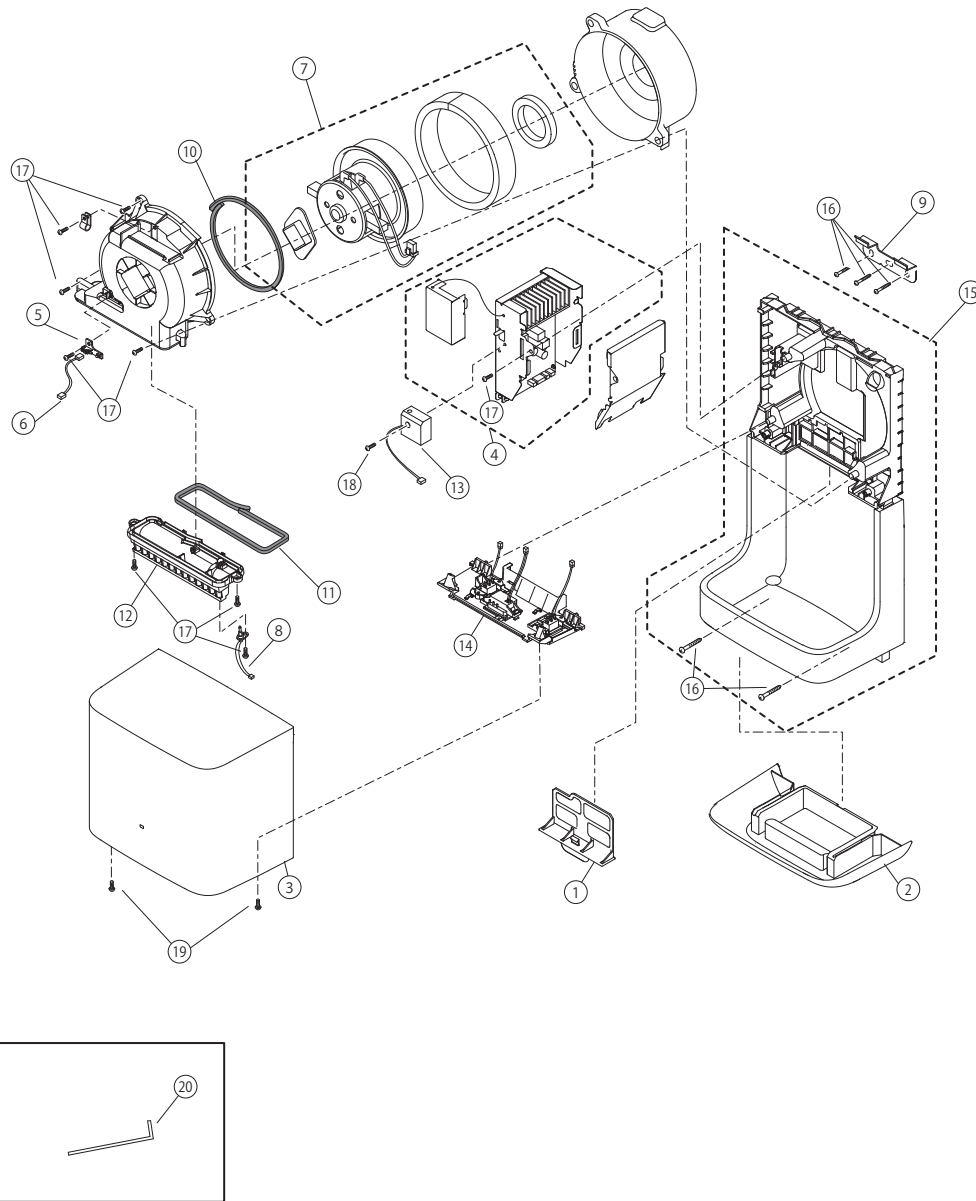

Sensor Activated Clean Dry™ Hand Dryer

Item	Part	Description
1	THP3065	Filter
2	THP3066	Water Tray
3	THP3068#WH	Front Cover
4	THP3069	Controller Assembly
5	THP3070	LED
6	THP3071	LED Harness
7	THP3072	Motor Assembly
8	THP3073	Thermistor
9	THP3074	Base Plate
10	THP3075	Gasket, Motor Cover

Item	Part	Description
11	THP3076	Gasket, Air Nozzle
12	THP3077	Nozzle
13	THP3078	Terminal Block, Power Supply
14	THP3079	Under Cover Assembly, D.
15	THP3080#WH	Body, Base Unit
16	THP3034	Screw
17	THP3035	Tapping Screw (DIA4x18)
18	THP3086	Tapping Screw (DIA4x18)
19	THP3036	Tapping Screw /VAND (DIA4x16)
20	THP3052	Hex Wrench /VAND/ HDR