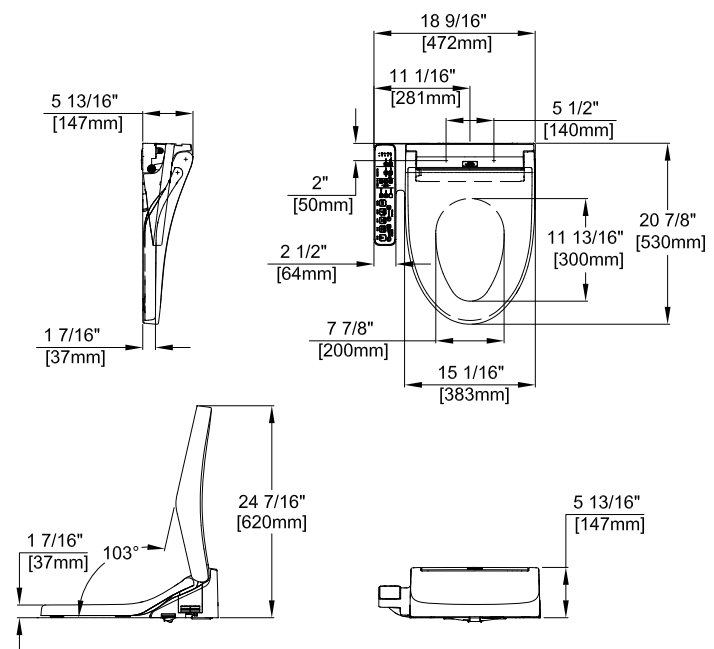

SW3074

WASHLET® C2 ELONGATED

SPECIFICATIONS

Power Rating	AC 120 V 60 Hz
Power Consumption	403W
Max Power Consumption	512W
Power Cord Length	3.93 ft (1.2 m)
Spray Volume	Rear Cleansing: 0.07 – 0.11 gal/min Rear Soft Cleansing: 0.07 – 0.11 gal/min Front Cleansing: 0.08 – 0.11 gal/min
Spray Features	Adjustable Surface Temp: 95 – 104 °F (35 – 40 °C) Safety Device: Temperature Fuse
Warm Air Dryer Features	Adjustable Air Temp: 95 – 140 °F (35 – 60 °C) Airflow Volume: 8.83 ft ³ /min (0.25 m ³ /min) Safety Device: Temperature Fuse
Heated Seat Features	Adjustable Surface Temp: 82 – 97 °F (28 – 36 °C) Safety Device: Temperature Fuse
Water Supply Pressure	Minimum: 7.25 PSI (Dynamic) Maximum: 108.75 PSI (Static)
Ambient Temp.	32 – 104 °F (0 – 40 °C)
Warranty	One Year Limited Warranty
Shipping Weight	SW3074: 16.0 lbs
Shipping Dimensions	SW3074 23-5/8" L x 20-3/4" W x 7-5/8" H

DIMENSIONS

SW3074

TOTO®

These dimensions and specifications are subject to change without notice

Ph: (888) 295-8134 | Fax: (800) 699-4889 | www.totousa.com | © TOTO USA

SS-01892 v.02