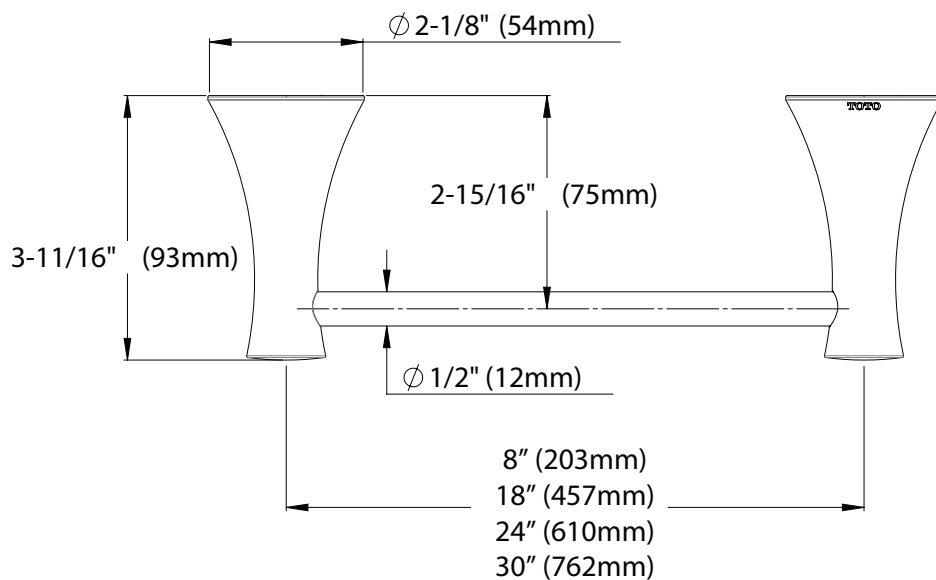

MODELS

- YB40008 - Towel Bar 8"
- YB40018 - Towel Bar 18"
- YB40024 - Towel Bar 24"
- YB40030 - Towel Bar 30"

YB40024 - Towel Bar 24"

Also available:

YB40008 - Towel Bar 8"

YB40018 - Towel Bar 18"

YB40030 - Towel Bar 30"

PRODUCT SPECIFICATION

Product shall have a solid metal construction and include installation hardware. Product shall be TOTO Model Y_400#_____.

CODES/STANDARDS

- Complies with CA Prop 65 warning requirements

Y_400 Series

Transitional Collection Series B Accessories

SPECIFICATIONS

- Warranty: Lifetime Limited Warranty (Residential Use)
One Year (Commercial Use)
- Material: Metal

Product Number	Shipping Weight	Shipping Dimensions
YB40008	1.5 lbs.	13" L x 5-1/8" W x 2-3/4" H
YB40018	2 lbs.	23-1/16" L x 5-1/8" W x 2-3/4" H
YB40024	2 lbs.	28-3/8" L x 5-1/8" W x 2-3/4" H
YB40030	2.5 lbs.	35-1/16" L x 5-1/8" W x 2-3/4" H

TOTO

These dimensions and specifications are subject to change without notice