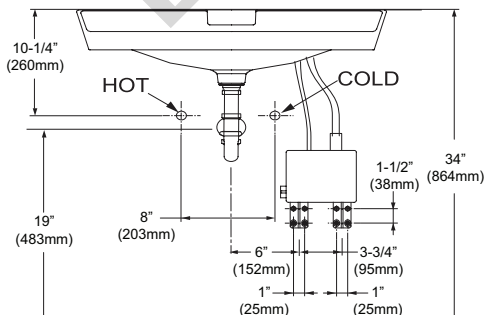

Neorest® Combination Lavatory/Faucet

FEATURES

- 29-1/2" x 19-5/8" Self-rimming lavatory with mounting set and template
- Luxurious basin includes grid drain with cover
- Includes sensor faucet and control
- CEFIONTECT® ceramic glaze - prevents debris and mold from sticking to ceramic surfaces, leading to fewer chemicals and less water in cleaning.

PRODUCT SPECIFICATION

The combination lavatory and faucet shall have mounting set and template, CEFIONTECT ceramic glaze and be compliant with California AB1953 & Vermont S.152. Product shall be a luxurious basin that includes grid drain with cover. Product shall also include sensor faucet and control. Product shall be TOTO Model LFC991GQ_____.

LFC991GQ

Neorest® Combination Lavatory/Faucet

SPECIFICATIONS

- Waste 1-1/4" O.D.
- Size 29-1/2"W x 19-5/8"D
- Basin 27-1/2"W x 14-5/8"D
- Warranty Auto Faucet : 1 year limited warranty on all component parts.
Lavatory: 1 year limited warranty
- Power supply 120V-240V AC, 50-60 Hz
- Hot/Cold-water supply Min:15PSI (when flowing),
Max: 125PSI
- Water supply connection 1/2" NPSM
- Discharge Quantity 1.7 GPM (6.5 l/min)
- Water Saving Function Automatically turns OFF after 60 seconds of continuous use.
Automatically turns OFF after 50 seconds if the continual water supply switch is left ON.
- Hand Sensor within 10" (250mm)
- Body Sensor within 3' (900mm)
- Detection time ON feature: Immediate
OFF feature: 1 second delay
- Material Fireclay (Lavatory)
Cast Brass (Faucet)
- Shipping Weight 61 lbs.
- Shipping Dimensions 30-7/8"W x 22"D
x 9-3/4"H

INSTALLATION NOTES

TOTO®

These dimensions and specifications are subject to change without notice