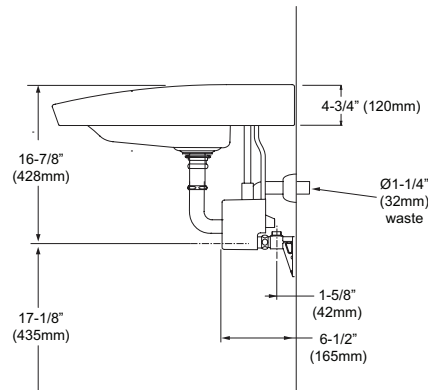

Neorest® Combination Lavatory/Faucet

FEATURES

- 29-1/2" x 19-5/8" Self-rimming lavatory with mounting set and template
- Luxurious basin includes grid drain with cover
- Includes sensor faucet and control
- CEFIONTECT® ceramic glaze - prevents debris and mold from sticking to ceramic surfaces, leading to fewer chemicals and less water in cleaning.

PRODUCT SPECIFICATION

The combination lavatory and faucet shall have mounting set and template, CEFIONTECT ceramic glaze and be compliant with California AB1953 & Vermont S.152. Product shall be a luxurious basin that includes grid drain with cover. Product shall also include sensor faucet and control. Product shall be TOTO Model LFC991GQ_____.

LFC991GQ

Neorest® Combination Lavatory/Faucet

SPECIFICATIONS

- Waste 1-1/4" O.D.
- Size 29-1/2"W x 19-5/8"D
- Basin 27-1/2"W x 14-5/8"D
- Warranty Auto Faucet : 1 year limited warranty on all component parts.
Lavatory: 1 year limited warranty
- Power supply 120V-240V AC, 50-60 Hz
- Hot/Cold-water supply Min:15PSI (when flowing),
Max: 125PSI
- Water supply connection 1/2" NPSM
- Discharge Quantity 1.7 GPM (6.5 l/min)
- Water Saving Function Automatically turns OFF after 60 seconds of continuous use.
Automatically turns OFF after 50 seconds if the continual water supply switch is left ON.
- Hand Sensor within 10" (250mm)
- Body Sensor within 3' (900mm)
- Detection time ON feature: Immediate
OFF feature: 1 second delay
- Material Fireclay (Lavatory)
Cast Brass (Faucet)
- Shipping Weight 61 lbs.
- Shipping Dimensions 30-7/8"W x 22"D
x 9-3/4"H

INSTALLATION NOTES

TOTO®

These dimensions and specifications are subject to change without notice