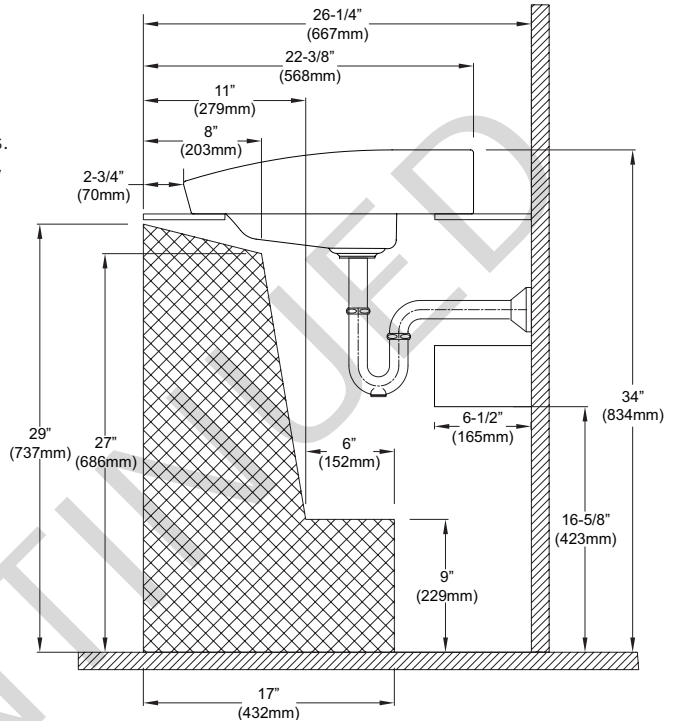

Neorest® Combination Lavatory/Faucet

FEATURES

- 29-1/2" x 19-5/8" Self-rimming lavatory with mounting set and template
- Luxurious basin includes grid drain with cover
- Includes sensor faucet and control
- CEFIONTECT® ceramic glaze - prevents debris and mold from sticking to ceramic surfaces, leading to fewer chemicals and less water in cleaning.

PRODUCT SPECIFICATION

The combination lavatory and faucet shall have mounting set and template, CEFIONTECT ceramic glaze and be compliant with California AB1953 & Vermont S.152. Product shall be a luxurious basin that includes grid drain with cover. Product shall also include sensor faucet and control. Product shall be TOTO Model LFC991GQ_____.

LFC991GQ

Neorest® Combination Lavatory/Faucet

SPECIFICATIONS

- Waste 1-1/4" O.D.
- Size 29-1/2"W x 19-5/8"D
- Basin 27-1/2"W x 14-5/8"D
- Warranty Auto Faucet : 1 year limited warranty on all component parts.
Lavatory: 1 year limited warranty
- Power supply 120V-240V AC, 50-60 Hz
- Hot/Cold-water supply Min:15PSI (when flowing),
Max: 125PSI
- Water supply connection 1/2" NPSM
- Discharge Quantity 1.7 GPM (6.5 l/min)
- Water Saving Function Automatically turns OFF after 60 seconds of continuous use.
Automatically turns OFF after 50 seconds if the continual water supply switch is left ON.
- Hand Sensor within 10" (250mm)
- Body Sensor within 3' (900mm)
- Detection time ON feature: Immediate
OFF feature: 1 second delay
- Material Fireclay (Lavatory)
Cast Brass (Faucet)
- Shipping Weight 61 lbs.
- Shipping Dimensions 30-7/8"W x 22"D
x 9-3/4"H

INSTALLATION NOTES

TOTO®

These dimensions and specifications are subject to change without notice