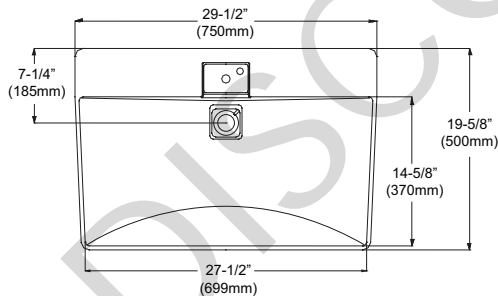

Neorest® Combination Lavatory/Faucet

FEATURES

- 29-1/2" x 19-5/8" Self-rimming lavatory with mounting set and template
- Luxurious basin includes grid drain with cover
- Includes sensor faucet and control
- CEFIONTECT® ceramic glaze - prevents debris and mold from sticking to ceramic surfaces, leading to fewer chemicals and less water in cleaning.

PRODUCT SPECIFICATION

The combination lavatory and faucet shall have mounting set and template, CEFIONTECT ceramic glaze and be compliant with California AB1953 & Vermont S.152. Product shall be a luxurious basin that includes grid drain with cover. Product shall also include sensor faucet and control. Product shall be TOTO Model LFC991GQ_____.

LFC991GQ

Neorest® Combination Lavatory/Faucet

SPECIFICATIONS

- Waste 1-1/4" O.D.
- Size 29-1/2"W x 19-5/8"D
- Basin 27-1/2"W x 14-5/8"D
- Warranty Auto Faucet : 1 year limited warranty on all component parts.
Lavatory: 1 year limited warranty
- Power supply 120V-240V AC, 50-60 Hz
- Hot/Cold-water supply Min:15PSI (when flowing),
Max: 125PSI
- Water supply connection 1/2" NPSM
- Discharge Quantity 1.7 GPM (6.5 l/min)
- Water Saving Function Automatically turns OFF after 60 seconds of continuous use.
Automatically turns OFF after 50 seconds if the continual water supply switch is left ON.
- Hand Sensor within 10" (250mm)
- Body Sensor within 3' (900mm)
- Detection time ON feature: Immediate
OFF feature: 1 second delay
- Material Fireclay (Lavatory)
Cast Brass (Faucet)
- Shipping Weight 61 lbs.
- Shipping Dimensions 30-7/8"W x 22"D
x 9-3/4"H

INSTALLATION NOTES

TOTO®

These dimensions and specifications are subject to change without notice