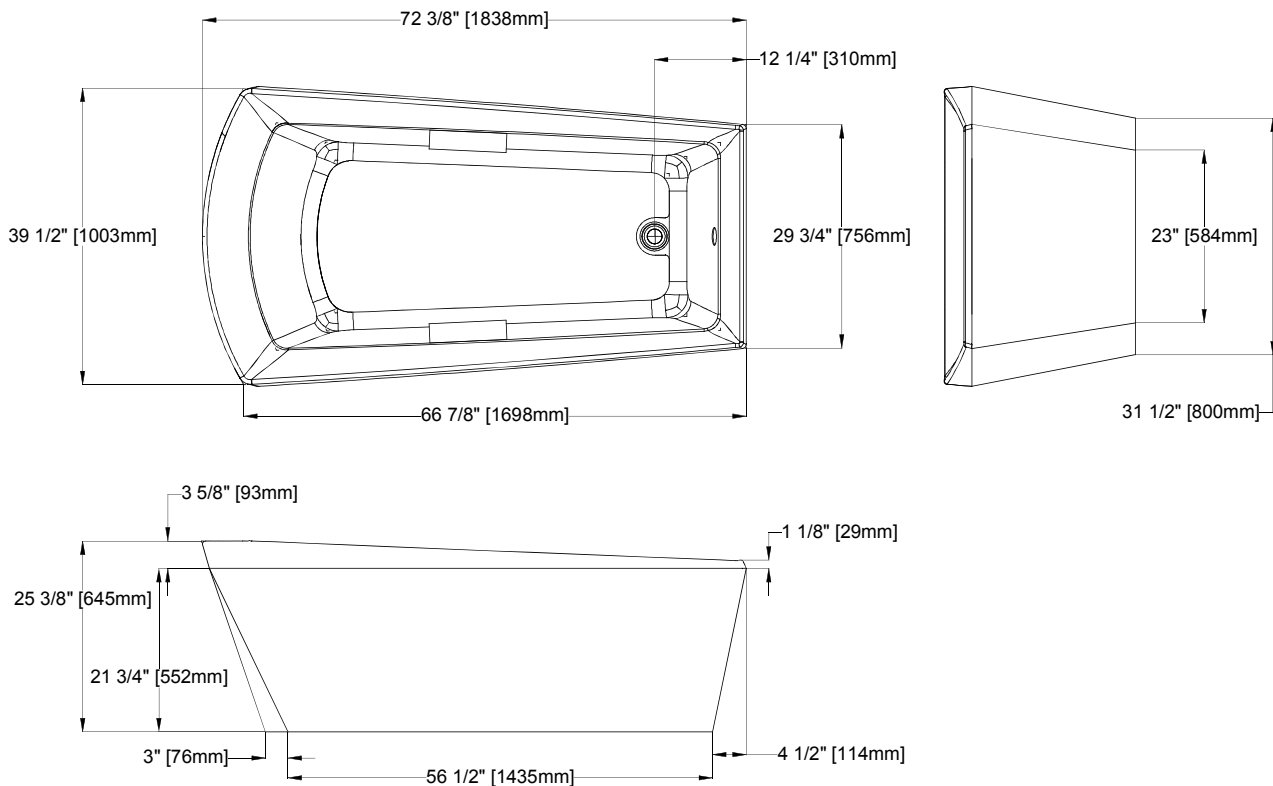

Soirée® Freestanding Bathtub

FEATURES

- 72-3/8" x 39-1/2" x 25-3/8"
- Luxuriously deep bathing well
- Cast-acrylic construction provides high durability
- Slip-resistant surface
- Solid brass grab bars with optional finishes
- Drain and overflow cover are included with the tub in a matching finish to the grab bars

COLORS/FINISHES

- Shell Color
#01 Cotton
- Grab Bar
#CP Polished Chrome
#BN Brushed Nickel
#PN Polished Nickel

PRODUCT SPECIFICATION

The Soirée Freestanding Bathtub shall be 72-3/8" in length, 39-1/2" in width and 25-3/8" in height. Bath shall be free standing with drain and overflow cover included to match the solid brass grab bars. Bath shall have a slip-resistant surface and acrylic construction. Bath shall be TOTO Model ABF964N____.

ABF964N

Soirée® Freestanding Bathtub

SPECIFICATIONS

- **Size** 72-3/8" x 39-1/2" x 25-3/8"
- **Depth** 20-1/2"
- **Water Depth** 15.9"
- **Warranty** 1 Year Limited Warranty on acrylic tub
1 Year Limited Warranty on components and parts
- **Material** Cast Acrylic
- **Shipping Weight** 310 lbs.
- **Shipping Dimensions** 78-1/2" L x 48-1/2" W x 33-1/2" H
- **Gallons** 76 to overflow

INSTALLATION NOTES

Floor support under bath must provide a minimum of 75 lbs/square foot (366 kg/square meter) loading.

Check local codes for requirements on installing an ASSE 1070/ASME A112. 1070/CSA B125.70 compliant device in series with the tub faucet.