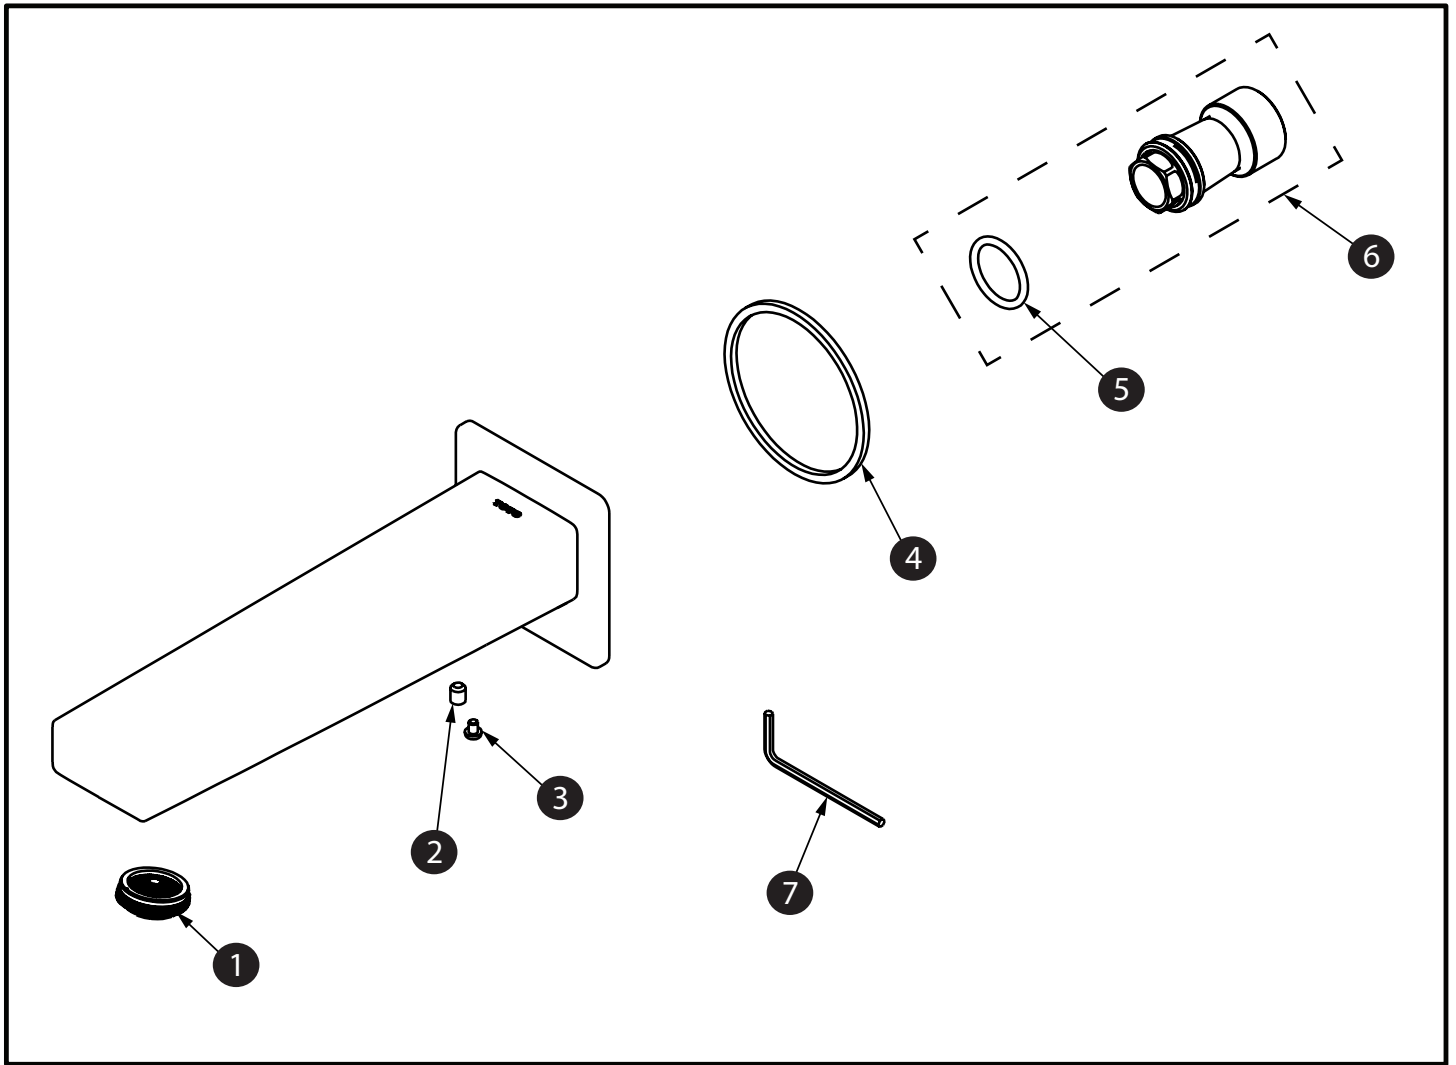

GB Tub Spout (Square)

Item	Part	Description
1	THP5214	Aerator
2	THP5110	Set Screw
3	THP5311	Anti-Dropping Screw
4	THP5312	Foam
5	THP5313	O-Ring
6	THP5314	Pipe Adapter
7	THP5315	Hex Wrench

* Please specify finish when ordering

LEGEND
\$\$ = Denotes Finish
#CP = Polished Chrome
#BN = Brushed Nickel
#PN = Polished Nickel
#PBR = Polished Bronze
#PFG = Polished French Gold
#MBL = Matte Black

* Please specify finish when ordering