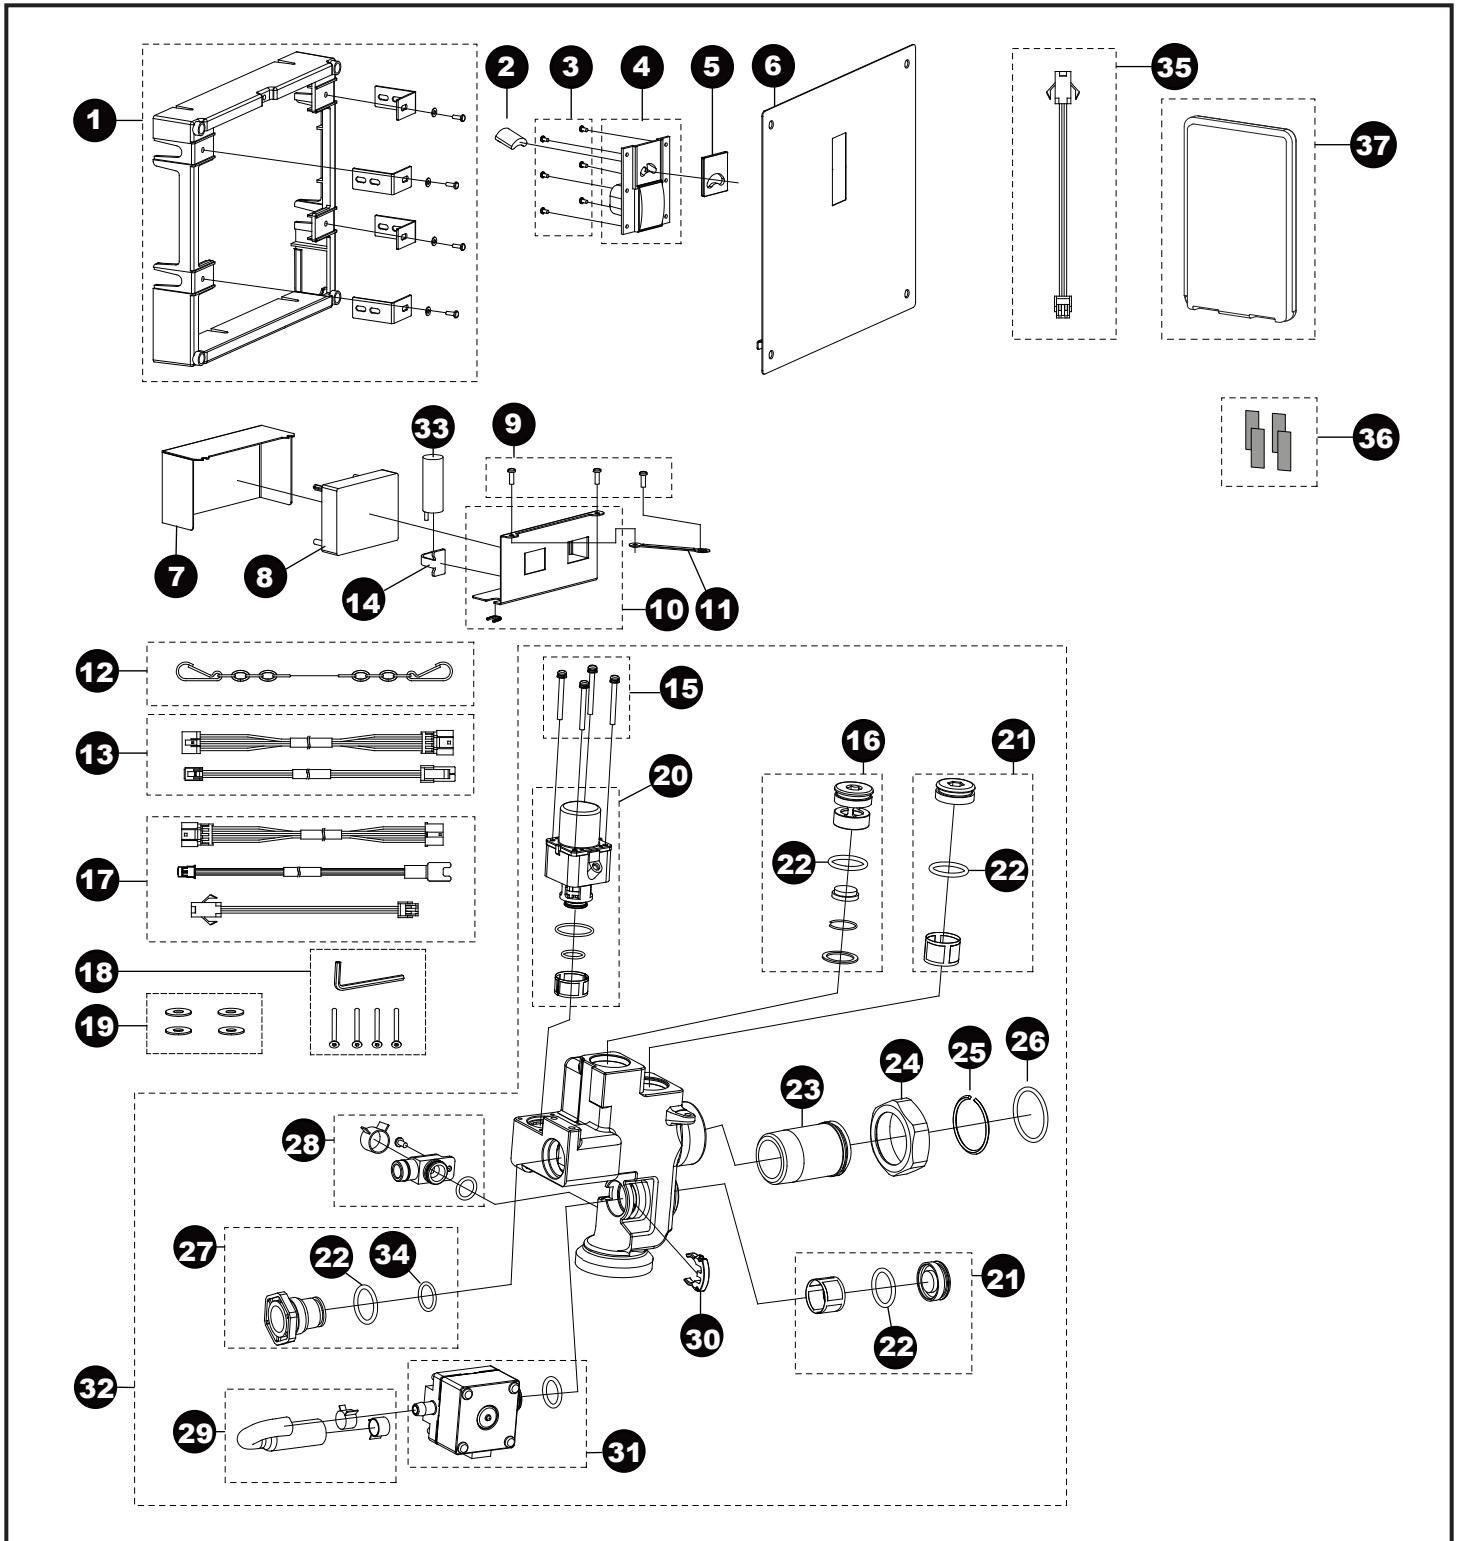

TEU2UAR(X)(iA)(i2)(i4)#SS
 TEU2UA(X)(iA)(i2)(i4)11#SS
 TEU2UA(iA)(i2)(i4)12#SS

**ECOPOWER® Flush Valve,
 Urinal, Concealed Large, 0.125 Gpf**

TEU2UAR(X)(iA)(i2)(i4)#SS
 TEU2UA(X)(iA)(i2)(i4)11#SS
 TEU2UA(iA)(i2)(i4)12#SS

**ECOPOWER® Flush Valve,
 Urinal, Concealed Large, 0.125 Gpf**

Item	Part	Description
1	TH559EDV341	Wall frame assy, large cover
2	THP3187	Sensor unit
3	THP3215	Screw, touch button (6/bag)
4	THP3214	Touch button assy
5	THP3213	Glass, sensor window, concealed w/o film
6	THP3211	Cover plate, large
7	THP3216	Cover, controller box
8	THP3200	Controller unit for 0.125gpf
	THP3376	Controller unit for 0.125gpf IoT Flush Valve
9	THP3204	M4X8 screw, cover, valve (5/bag)
10	THP3217	Housing, controller
11	THP3218	Mount stay, controller box
12	TH559EDV345	Chain, cover plate
13	THP3221	Wire harness, controller (2/bag)
14	TH559EDV517	Clamp set (10/bag)
15	THP3192	Screw, solenoid valve unit (4/bag)
16	THP3195	Regulator unit
	THP3195X	Regulator unit for Reclaimed Water
17	THP3209	Extension harness (3 type/bag)
18	THP3233	Screw w/wrench set, concealed
19	THP3219	Washer, plastic (4/bag)
20	THP3191R	Solenoid unit & diaphragm assy
21	THP3007	Primary filter set
	THP3007X	Primary filter set for Reclaimed Water
22	THP3013	O-ring, cap (10/bag)
23	TH305SV114	Tailpiece
24	TH305SV113	Nut, tailpiece, coupling nut
25	TH305SV105	Locking ring set, tailpiece (10/bag)
26	TH305SV106	O-ring, tailpiece (10/bag)
27	THP3220	Plug
28	THP3011	Hose adapter, ECOPOWER generator, pint
29	THP3012	Hose set, ECOPOWER generator, pint
30	THP3194	Clip, retainer (1/bag)
31	THP3193	ECOPOWER generator, pint, w/o o-ring
32	THP3227	Valve assy, concealed, pint
	THP3227X	Valve assy, concealed, pint for Reclaimed Water
33	THP3053	Back-up battery
34	THP3242	O-ring (1/bag)
35	THP3362	IoT wire harness, long
36	THP3503	Velcro tape (2 pairs/bag)
37		IoT communication card, please contact TOTO sales representative or technical support for more information