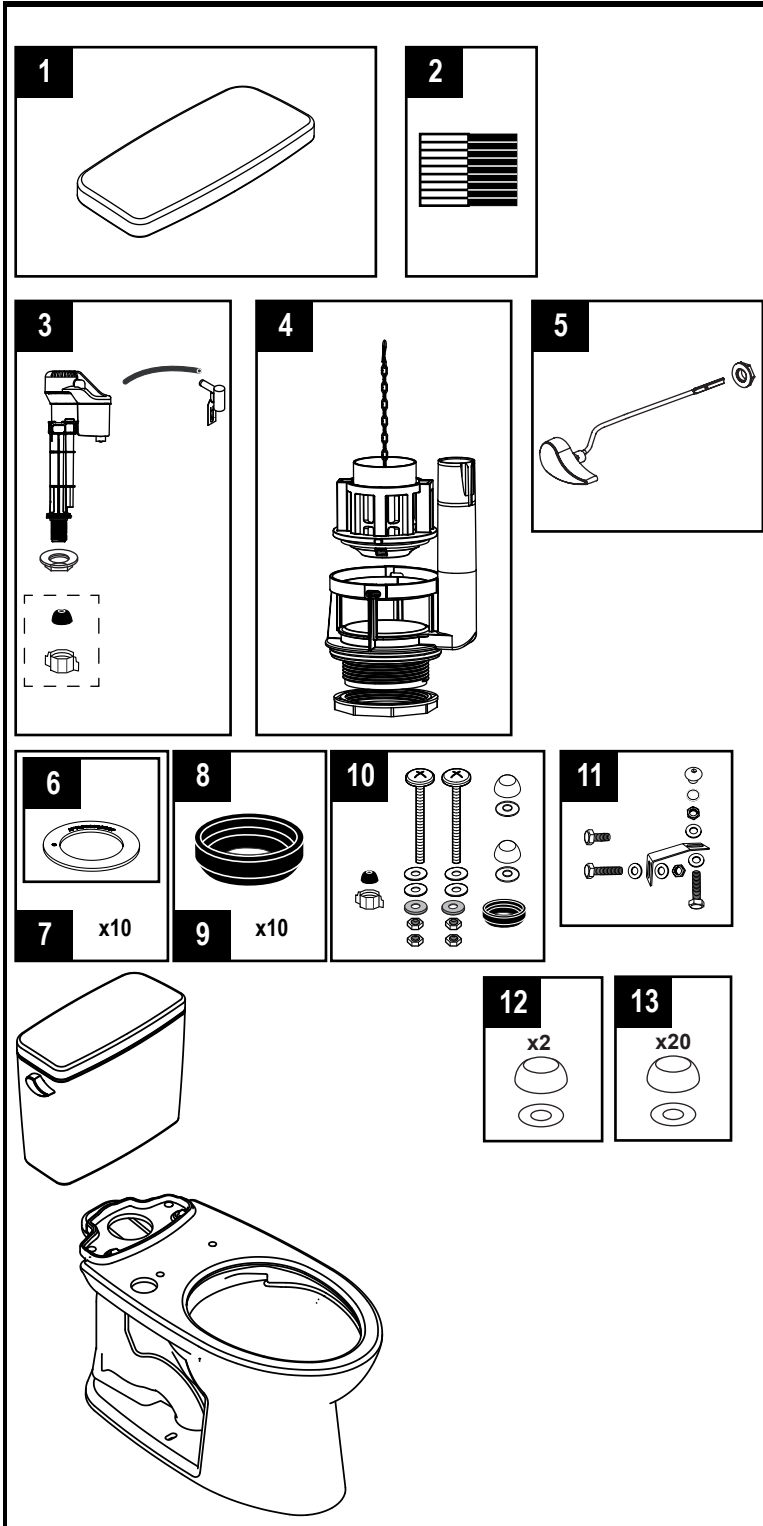

CST775CEF(G)
C775CEF(G)
ST776EA

CST775CEFR(G)
C775CEF(G)
ST776ER

ST776ER
ST776ERB
ST776EB
ST776ED
ST776EDB

Drake®

**1.28 Gpf Toilet, Round
TORNADO FLUSH®, Universal Height,
(including CEFIONTECT®), Right Hand Trip Lever**

Actual Product may vary slightly from illustration.

Item	Part	Description
1	TCU776CR#01	Tank Lid w/ Velcro Tape - Cotton
	TCU776CR#03	Tank Lid w/ Velcro Tape - Bone
	TCU776CR#11	Tank Lid w/ Velcro Tape - Colonial White
	TCU776CR#12	Tank Lid w/ Velcro Tape - Sedona Beige
	TCU776CR#51	Tank Lid w/ Velcro Tape - Ebony
2	THU107	Velcro Tape
3	TSU708	Fill Valve Assembly
4	THU825-A	Flush Valve Assembly, 1.28 GPF
	THU826-A	Flush Valve Assembly, 1.28 GPF (Insulated Tank)
5	THU808#CP-A	Trip Lever Handle - Chrome Plated
	THU808#PN-A	Trip Lever Handle - Polished Nickel
	THU808#BN-A	Trip Lever Handle - Brushed Nickel
	THU808#PB-A	Trip Lever Handle - Polished Brass
	THU808#RB-A	Trip Lever Handle - Oil Rubbed Bronze
	THU808#01-A	Trip Lever Handle - Cotton
	THU808#03-A	Trip Lever Handle - Bone
	THU808#11-A	Trip Lever Handle - Colonial White
	THU808#12-A	Trip Lever Handle - Sedona Beige
	THU808#51-A	Trip Lever Handle - Ebony
	THU820#01-A	Trip Lever Right Handle - Cotton
	THU820#CP-A	Trip Lever Right Handle - Chrome Plated
	THU820#PN-A	Trip Lever Right Handle - Polished Nickel
	THU820#BN-A	Trip Lever Right Handle - Brushed Nickel
	THU820#PB-A	Trip Lever Right Handle - Polished Brass
	THU835#CP-A	Trip Lever Right Handle & Bolt Down - Chrome Plated
6	THU407	Seal Gasket (1 piece)
7	THU370	Seal Gasket (10 pieces)
8	9BU024E	Tank to Bowl Gasket - 1pc
9	THU131	Tank to Bowl Gasket - 10pc
10	THU828#01-A	Tank to Bowl Mounting Hardware - Cotton
	THU828#03-A	Tank to Bowl Mounting Hardware - Bone
	THU828#11-A	Tank to Bowl Mounting Hardware - Colonial White
	THU828#12-A	Tank to Bowl Mounting Hardware - Sedona Beige
	THU828#51-A	Tank to Bowl Mounting Hardware - Ebony
11	THU089	Bolt Down Set
12	THU044S#XX	Bolt Cap Set - (1 Toilet)
13	THU098#XX	Bolt Cap Set - (10 Toilets)