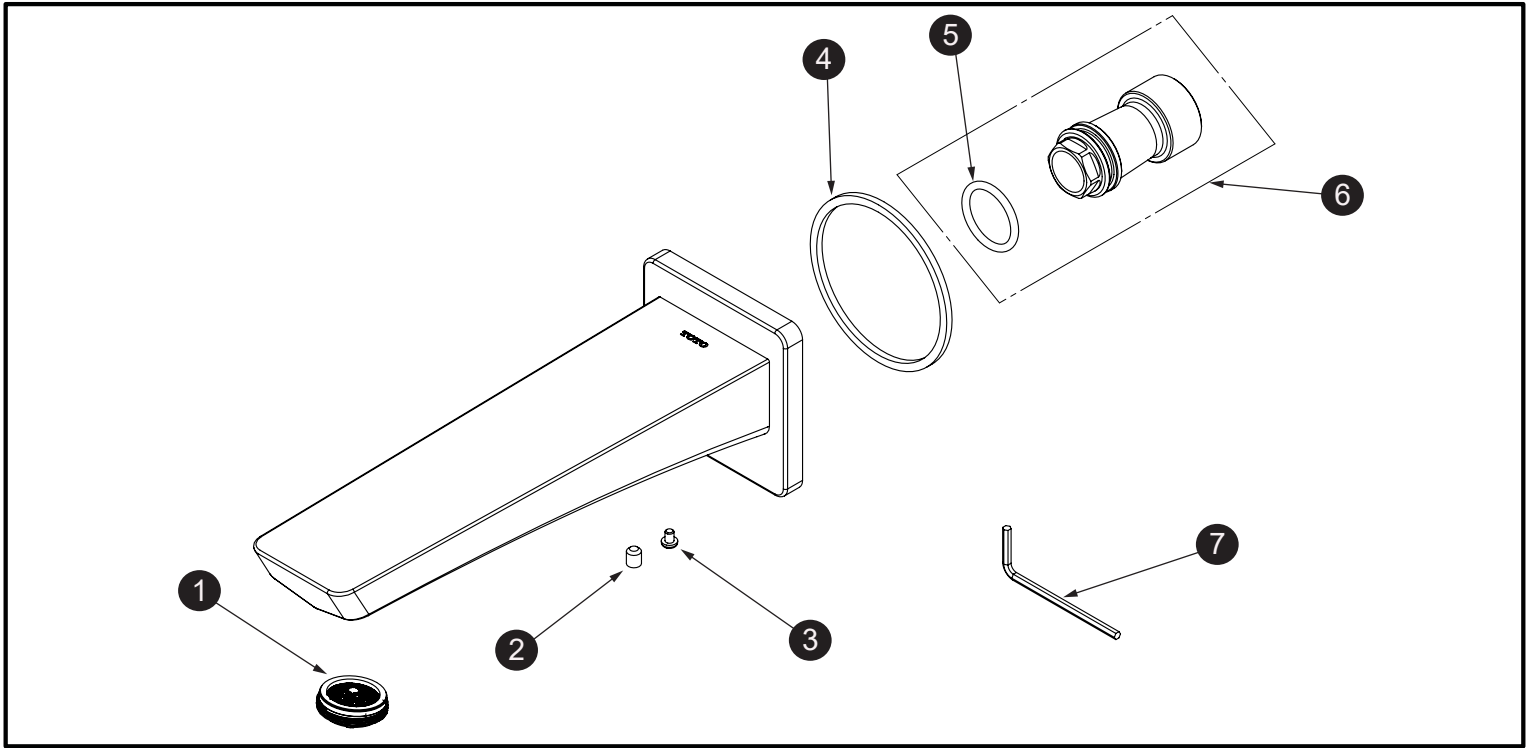

GE
Tube Spout (Square)

Item	Part	Description
1	THP5214	Aerator
2	THP5110	Set Screw
3	THP5311	Anti-dropping screw
4	THP5312	Foam
5	THP5313	O-Ring
6	THP5314	Pipe Adapter
7	THP5315	Hex Wrench

LEGEND
\$\$ = Denotes Finish
#CP = Polished Chrome
#BN = Brushed Nickel
#PN = Polished Nickel