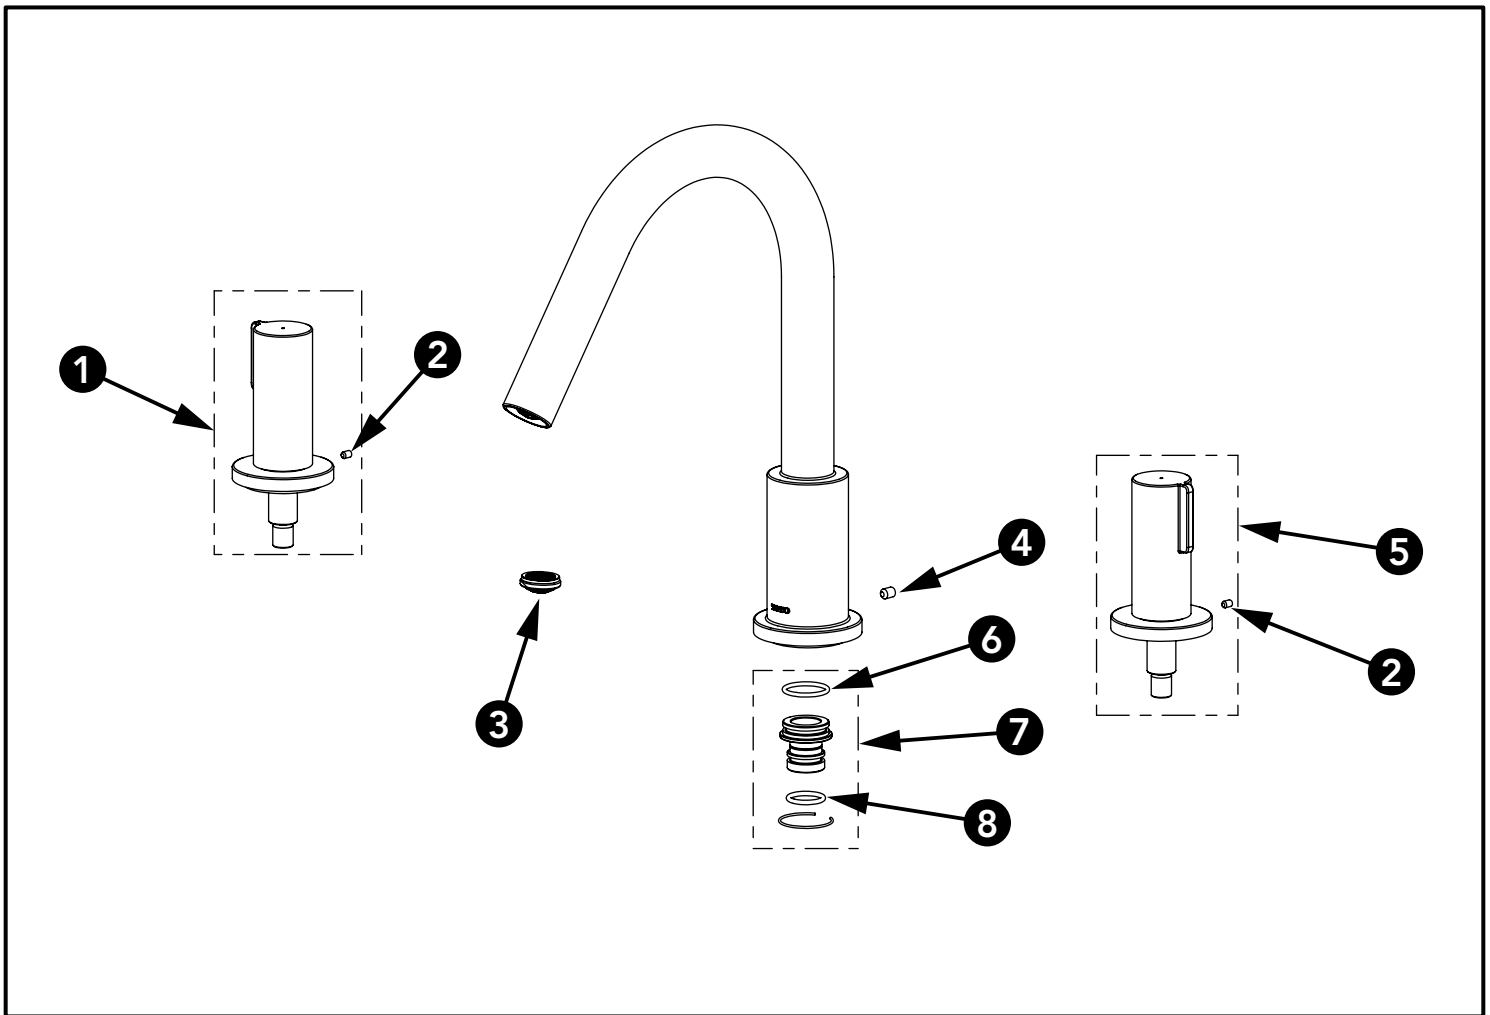

**GF Roman Tub Filler Trim (3-Hole)**

Item	Part	Description
1	THP5447##	Handle (HOT)
2	THP5422	Set Screw
3	THP5214	Aerator
4	THP5429	Set Screw
5	THP5446##	Handle (COLD)
6	THP5180	O-Ring
7	THP5182	Valve Connector Set
8	THP5181	O-Ring

\* Please specify finish when ordering

LEGEND
## = Denotes Finish
#CP = Polished Chrome
#BN = Brushed Nickel
#PN = Polished Nickel