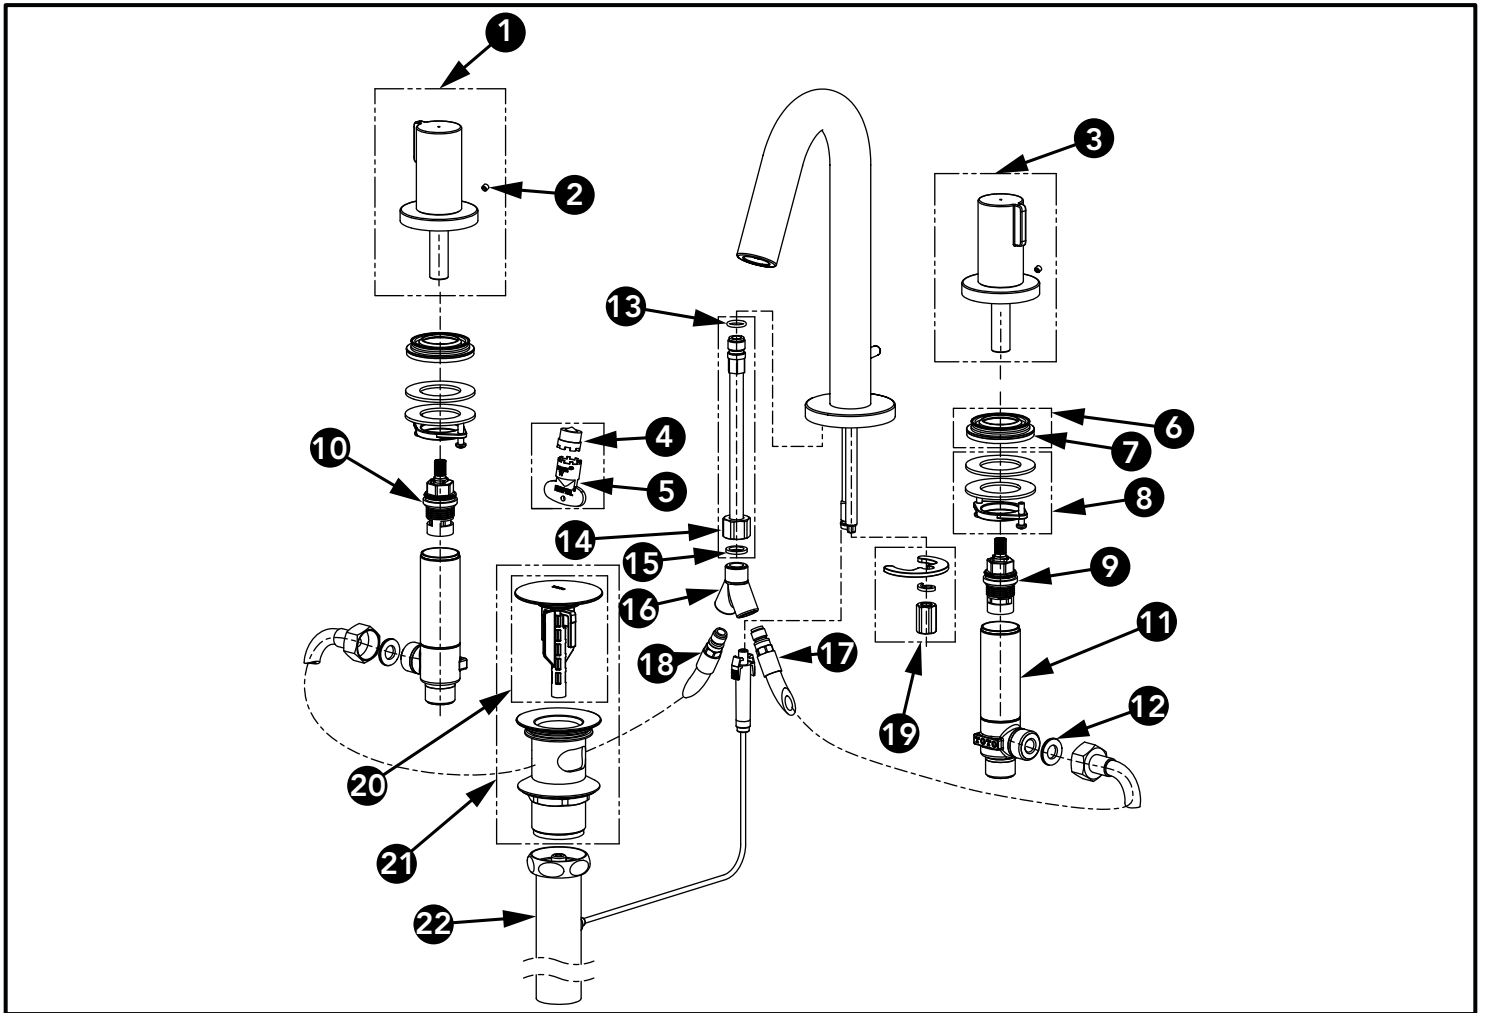

GF Widespread Lavatory Faucet

Item	Part	Description
1	THP5571#\$\$	Handle Assembly (HOT)
2	THP5162	Set Screw
3	THP5572#\$\$	Handle Assembly (COLD)
4	THP5117	1.2gpm Aerator
5	THP5118	Aerator Key
6	THP5165	Collar of Handle Valve
7	THP5166	Foam Gasket of Collar
8	THP5167	Handle Mounting Hardware
9	THP4416	Cartridge, Cold
10	THP4417	Cartridge, Hot
11	THP5460	Valve Body
12	THP5171	Gasket (1pc)
13	THP5421	O-Ring (1pc)
14	THP5573	Connecting Hose
15	THP5574	Gasket (1pc)
16	THP5575	Pipe Adapter
17	THP5172	Supply Hose, Cold
18	THP5173	Supply Hose, Hot
19	THP5120	Spout Mounting Hardware
20	THP5537#\$\$	Plunger
21	THP5538#\$\$	Top Drain Assembly
22	THP5539	Bottom Drain Assembly

\* Please specify finish when ordering

LEGEND
#\$ = Denotes Finish
#CP = Polished Chrome
#BN = Brushed Nickel
#PN = Polished Nickel