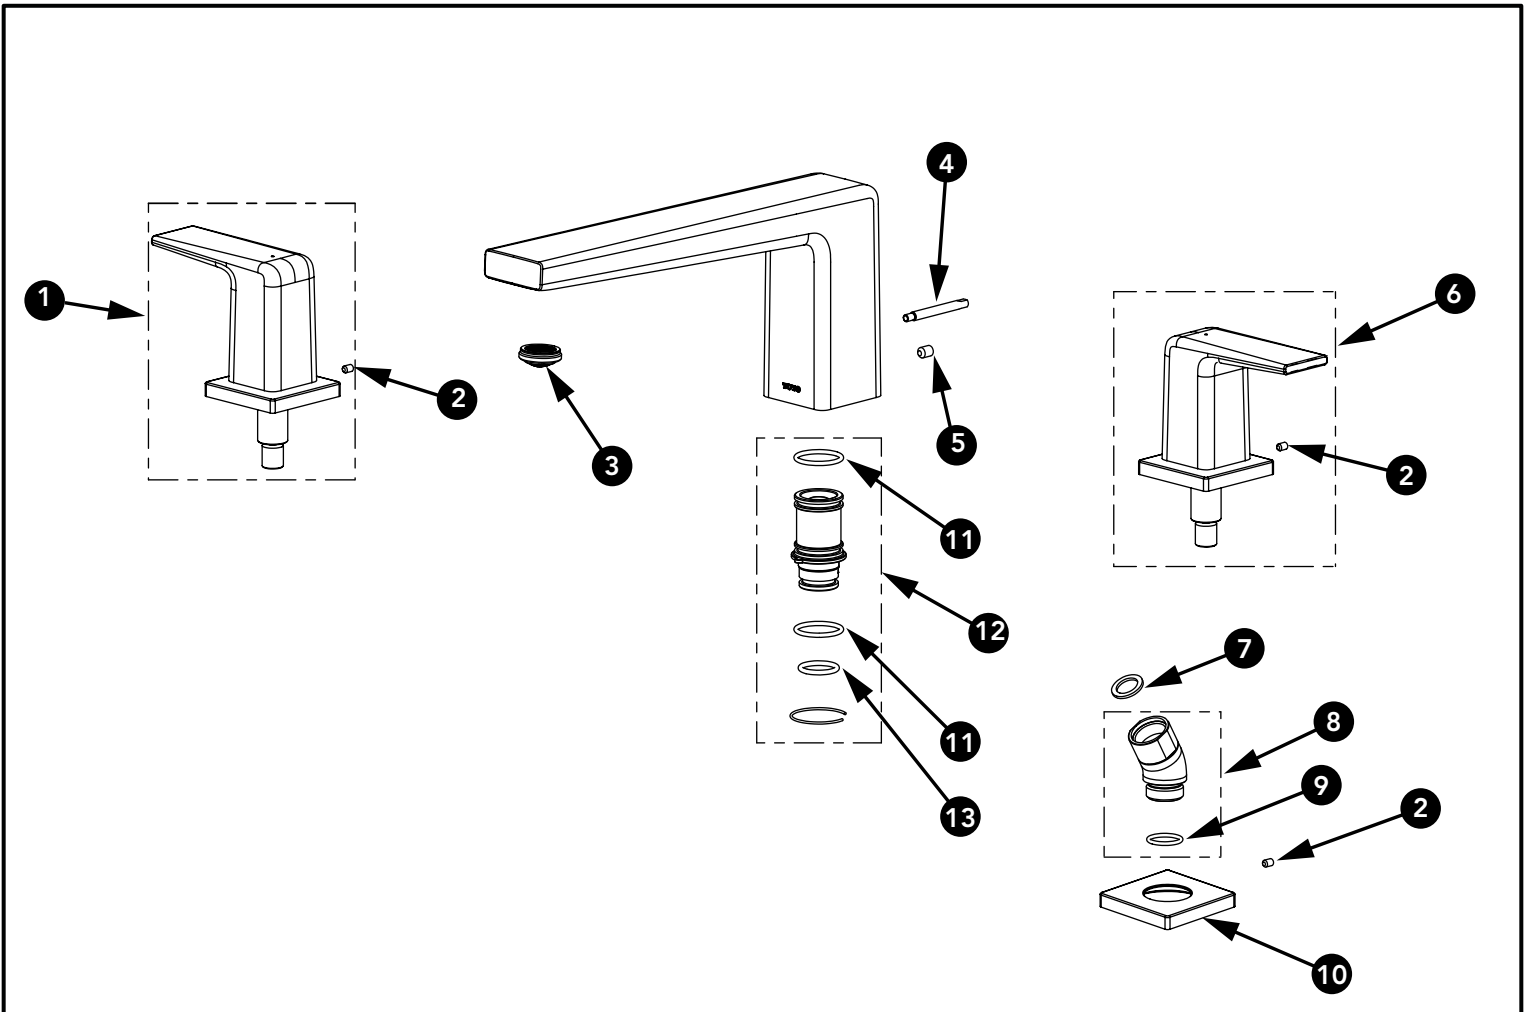

**GB Roman Tub Filler Trim (4-Hole)**

Item	Part	Description
1	THP5449#\$\$	Handle (HOT)
2	THP5422	Set Screw
3	THP5214	Aerator
4	THP5185#\$\$	Diverter Bar
5	THP5429	Set Screw
6	THP5448#\$\$	Handle (COLD)
7	THP4229	Gasket
8	THP5187#\$\$	Elbow
9	THP4070	O-Ring
10	THP5189#\$\$	Escutcheon
11	THP5180	O-Ring
12	THP5190	Valve Connector Set
13	THP5181	O-Ring