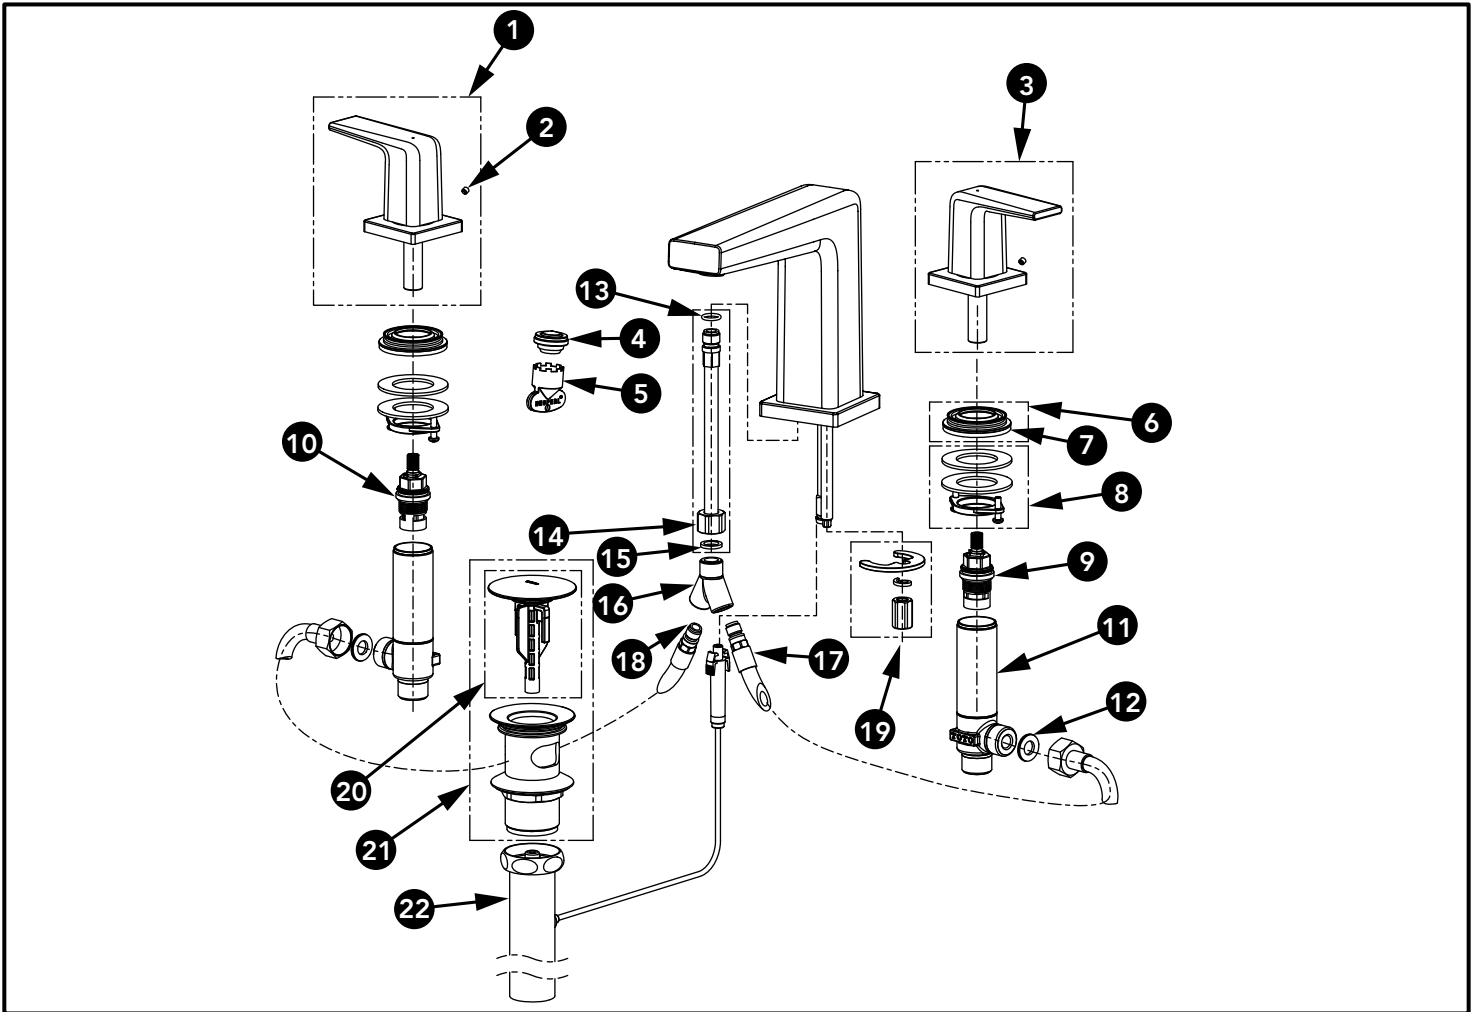

GB Widespread Lavatory Faucet

Item	Part	Description
1	THP5569#\$\$	Handle Assembly (HOT)
2	THP5162	Set Screw
3	THP5570#\$\$	Handle Assembly (COLD)
4	THP5164	1.2gpm Aerator
5	THP5118	Aerator Key
6	THP5165	Collar of Handle Valve
7	THP5166	Foam Gasket of Collar
8	THP5167	Handle Mounting Hardware
9	THP4416	Cartridge, Cold
10	THP4417	Cartridge, Hot
11	THP5460	Valve Body
12	THP5171	Gasket (1pc)
13	THP5421	O-Ring (1pc)
14	THP5573	Connecting Hose
15	THP5574	Gasket (1pc)
16	THP5575	Pipe Adapter
17	THP5172	Supply Hose, Cold
18	THP5173	Supply Hose, Hot
19	THP5120	Spout Mounting Hardware
20	THP5537#\$\$	Plunger
21	THP5538#\$\$	Top Drain Assembly
22	THP5539	Bottom Drain Assembly

LEGEND
\$\$ = Denotes Finish
#CP = Polished Chrome
#BN = Brushed Nickel

MADE TO ORDER
\$\$ = Denotes Finish
#PN = Polished Nickel
#PFG = Polished French Gold
#PBR = Polished Bronze
#MBL = Matte Black