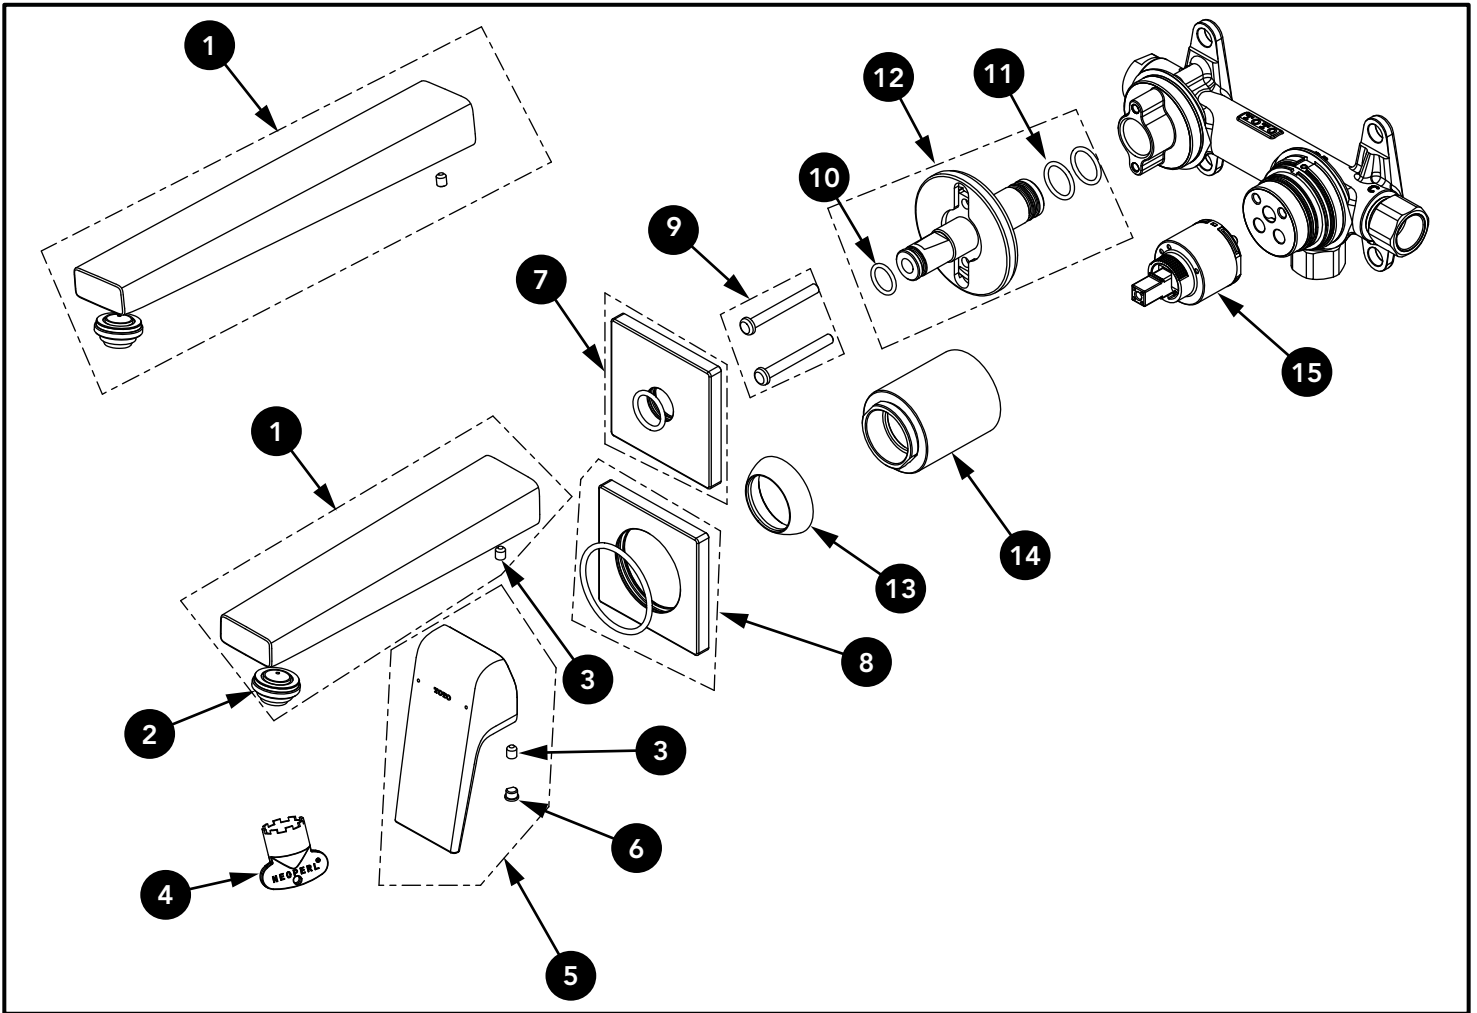

GB Single Handle Lavatory Faucet, Wall-Mount

Item	Part	Description
1	THP5492##\$	Spout Assembly S (TLG10307U)
	THP5490##\$	Spout Assembly L (TLG10308U)
2	THP5164	1.2gpm Aerator
3	THP5110	Set Screw
4	THP5118	Aerator Key
5	THP5494##\$	Handle Assembly
6	THP5296	Plug
7	THP5148##\$	Spout Escutcheon
8	THP5149##\$	Handle Escutcheon
9	THP5150	Screw x 2
10	THP5151	O-Ring (1pc)
11	THP4070	O-Ring (1pc)
12	THP5153	Spout Adapter
13	THP5111##\$	Escutcheon
14	THP5476##\$	Outer Sleeve
15	THP5156	Cartridge

LEGEND
##\$ = Denotes Finish
#CP = Polished Chrome
#BN = Brushed Nickel

MADE TO ORDER
##\$ = Denotes Finish
#PN = Polished Nickel
#PFG = Polished French Gold
#PBR = Polished Bronze
#MBL = Matte Black