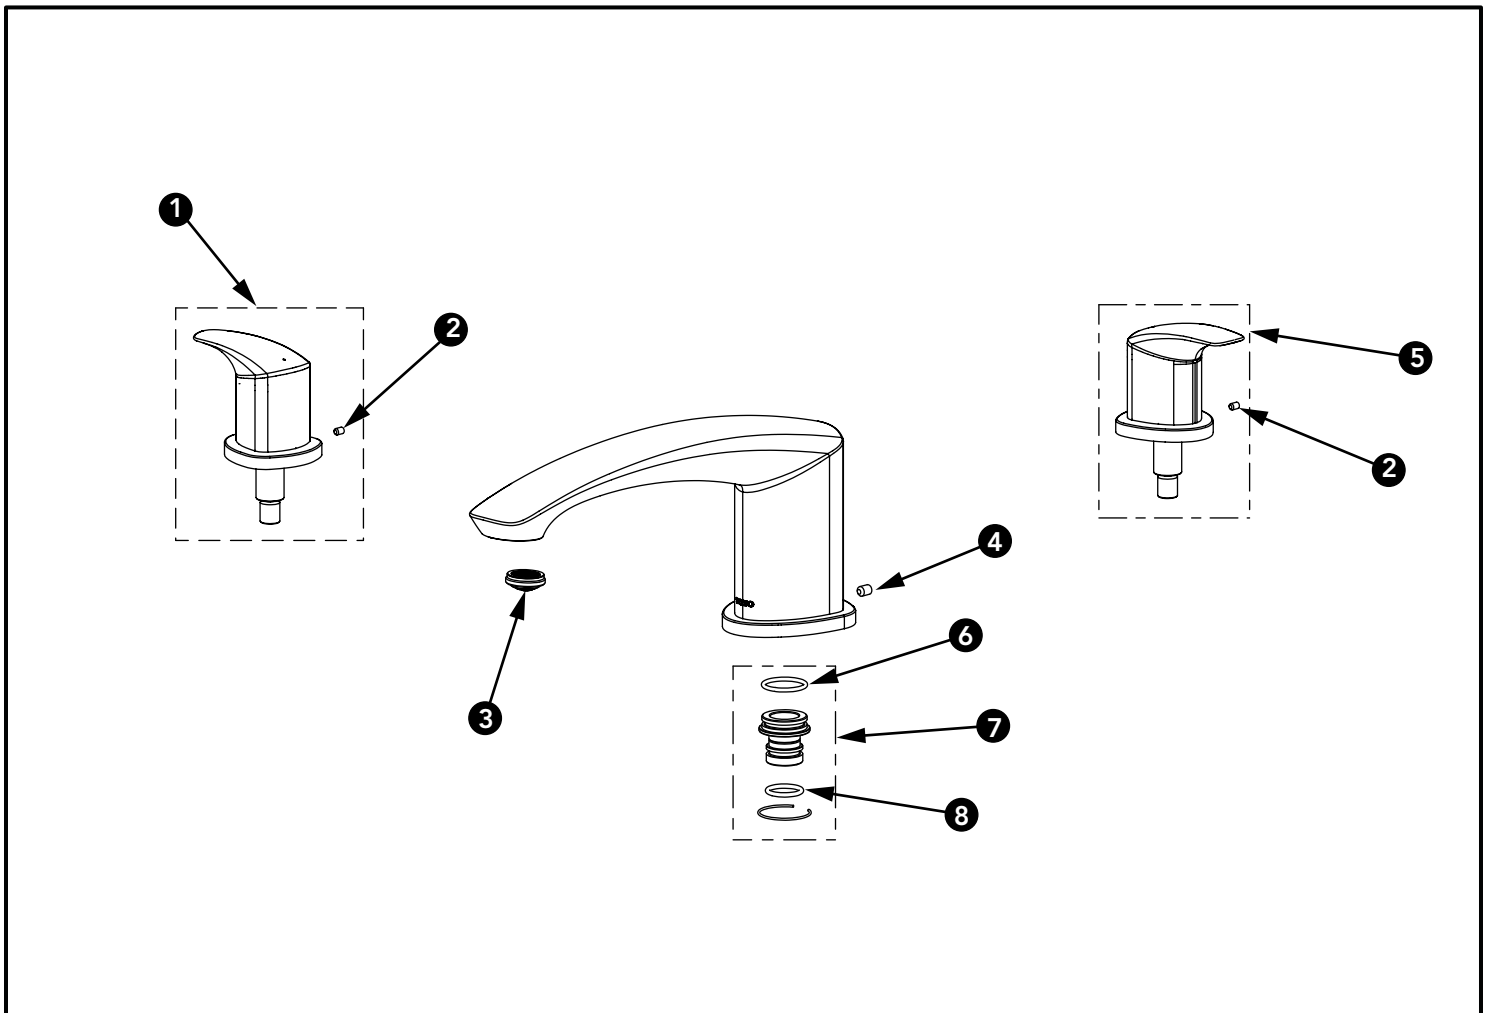

GM Roman Tub Filler Trim (3-Hole)

Item	Part	Description
1	THP5451#\$\$	Handle (HOT)
2	THP5422	Set Screw
3	THP5214	Aerator
4	THP5429	Set Screw
5	THP5450#\$\$	Handle (COLD)
6	THP5180	O-Ring
7	THP5182	Valve Connector Set
8	THP5181	O-Ring

LEGEND
\$\$ = Denotes Finish
#CP = Polished Chrome
#BN = Brushed Nickel

MADE TO ORDER
\$\$ = Denotes Finish
#PN = Polished Nickel
#PFG = Polished French Gold
#PBR = Polished Bronze
#MBL = Matte Black