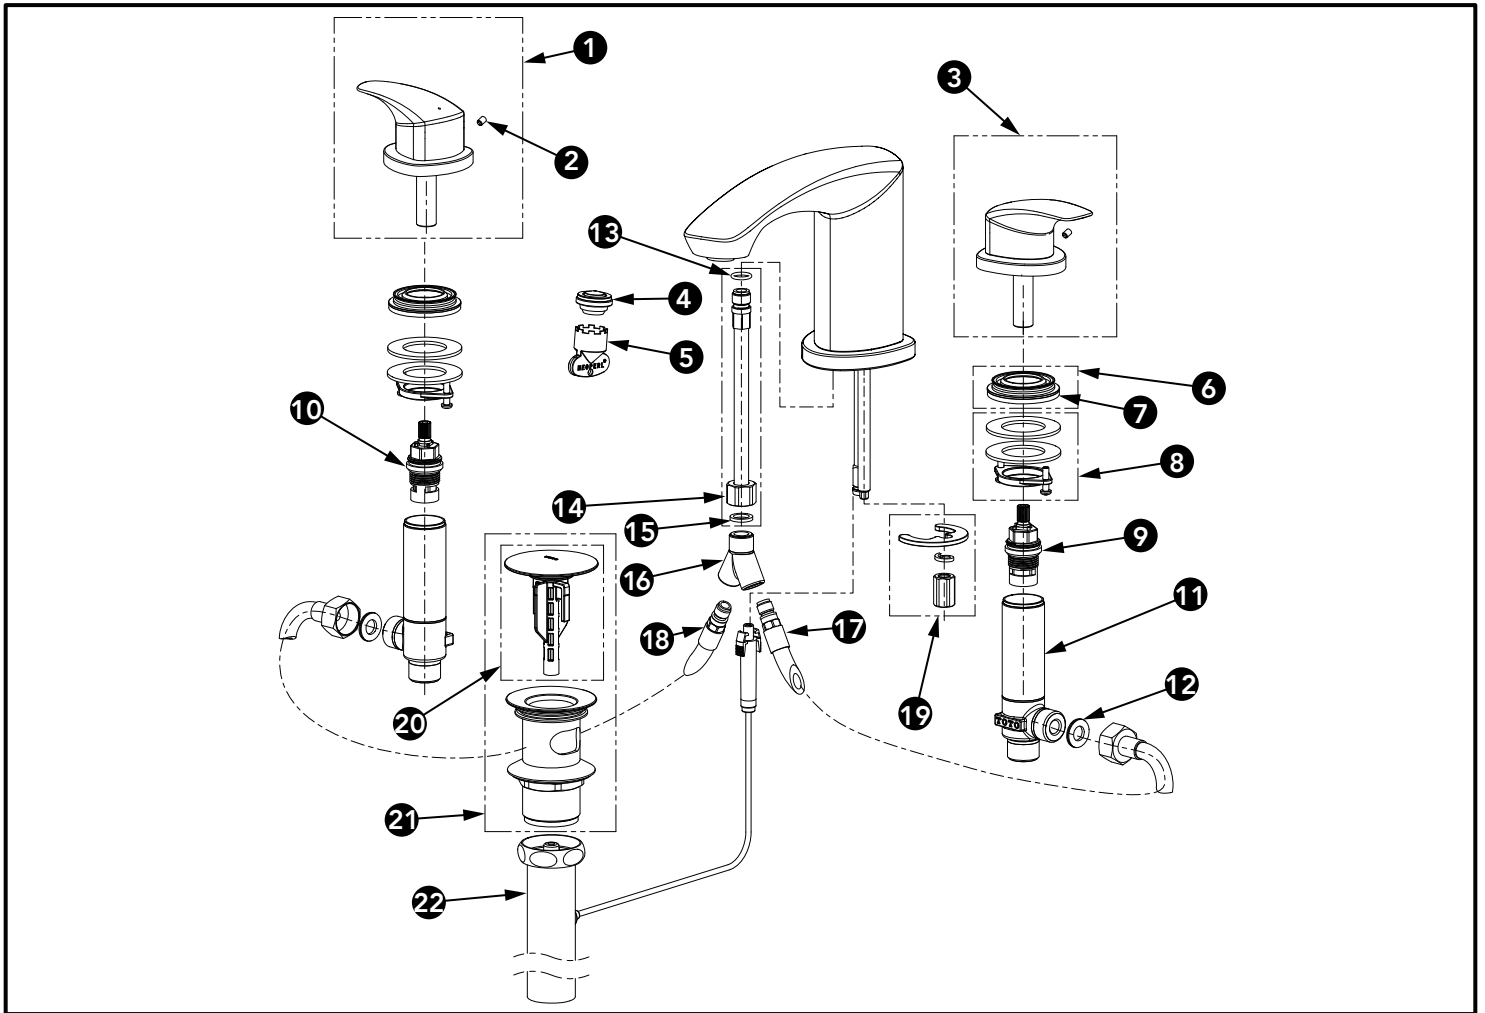

GM Widespread Lavatory Faucet

Item	Part	Description
1	THP5567#\$\$	Handle Assembly (HOT)
2	THP5422	Set Screw
3	THP5568#\$\$	Handle Assembly (COLD)
4	THP5164	1.2gpm Aerator
5	THP5118	Aerator Key
6	THP5165	Collar of Handle Valve
7	THP5166	Foam Gasket of Collar
8	THP5167	Handle Mounting Hardware
9	THP4416	Cartridge, Cold
10	THP4417	Cartridge, Hot
11	THP5460	Valve Body
12	THP5171	Gasket (1pc)
13	THP5421	O-Ring (1pc)
14	THP5573	Connecting Hose
15	THP5574	Gasket (1pc)
16	THP5575	Pipe Adapter
17	THP5172	Supply Hose, Cold
18	THP5173	Supply Hose, Hot
19	THP5120	Spout Mounting Hardware
20	THP5537#\$\$	Plunger
21	THP5538#\$\$	Top Drain Assembly
22	THP5539	Bottom Drain Assembly

LEGEND
\$\$ = Denotes Finish
#CP = Polished Chrome
#BN = Brushed Nickel

MADE TO ORDER
\$\$ = Denotes Finish
#PN = Polished Nickel
#PFG = Polished French Gold
#PBR = Polished Bronze
#MBL = Matte Black