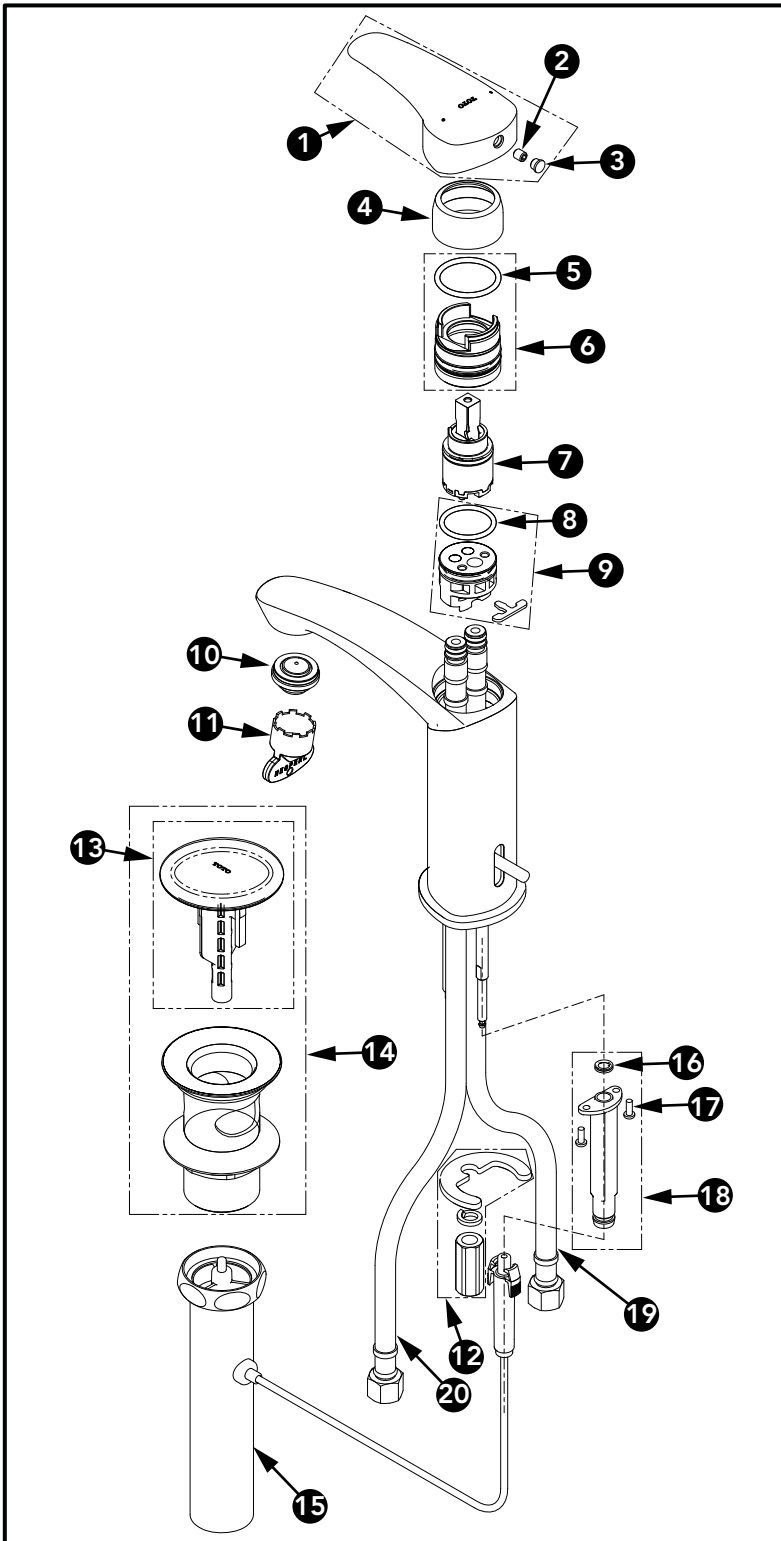

GM Single Handle Lavatory Faucet

Item	Part	Description
1	THP5550#\$\$	Handle Assembly
2	THP5110	Set Screw
3	THP5296	Plug
4	THP5551#\$\$	Escutcheon
5	THP5535	O-Ring
6	THP5552	Valve Cap
7	THP5626	Cartridge
8	THP5115	O-Ring
9	THP5116	Cartridge Base
10	THP5164	1.2gpm Aerator
11	THP5118	Aerator Key
12	THP5120	Spout Mounting Hardware
13	THP5537#\$\$	Plunger
14	THP5538#\$\$	Top Drain Assembly
15	THP5539	Bottom Drain Assembly
16	THP5540	Gasket
17	THP5541	Screws x2
18	THP5542	Drain Lift Rod Sleeve
19	THP5543	Supply Hose, Hot (TLG09301U)
	THP5544	Supply Hose, Hot (TLG09303U, TLG09305U)
20	THP5545	Supply Hose, Cold (TLG09301U)
	THP5546	Supply Hose, Cold (TLG09303U, TLG09305U)

LEGEND
\$\$ = Denotes Finish
#CP = Polished Chrome
#BN = Brushed Nickel

MADE TO ORDER
\$\$ = Denotes Finish
#PN = Polished Nickel
#PFG = Polished French Gold
#PBR = Polished Bronze
#MBL = Matte Black