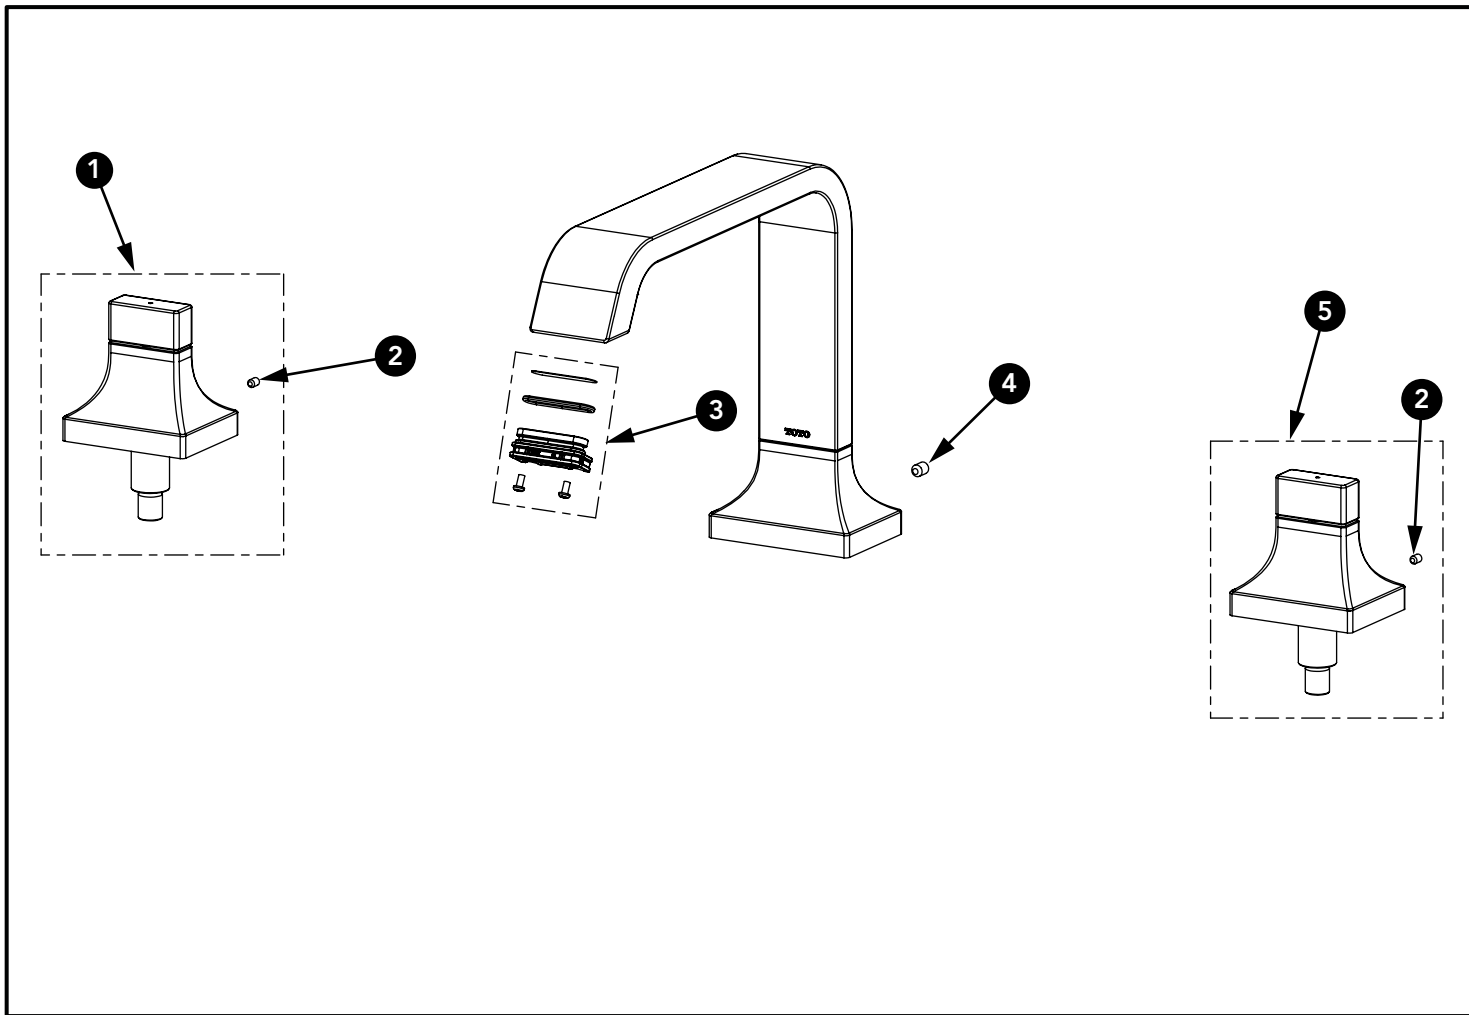

**GC Roman Tub Filler Trim (3-Hole)**

Item	Part	Description
1	THP5458#\$\$	Handle (HOT)
2	THP5422	Set Screw
3	THP5514	Aerator
4	THP5429	Set Screw
5	THP5457#\$\$	Handle (COLD)

LEGEND
\$\$ = Denotes Finish
#CP = Polished Chrome
#BN = Brushed Nickel