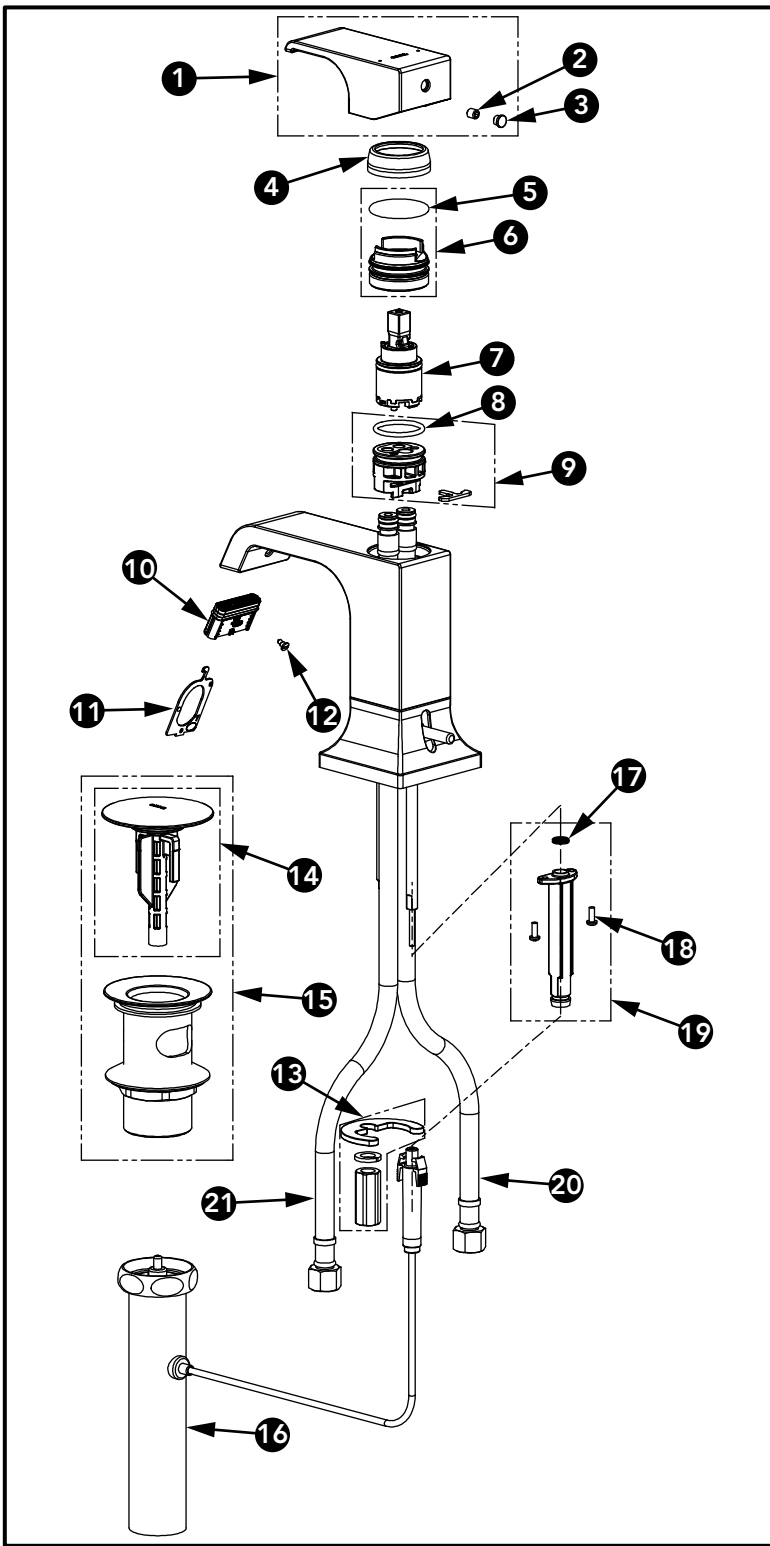

## GC Single Handle Lavatory Faucet

Item	Part	Description
1	THP5547#\$\$	Handle Assembly
2	THP5110	Set Screw
3	THP5296	Plug
4	THP5534#\$\$	Escutcheon
5	THP5535	O-Ring
6	THP5536	Valve Cap
7	THP5626	Cartridge
8	THP5115	O-Ring
9	THP5116	Cartridge Base
10	THP5548	1.2gpm Aerator
11	THP5549	Aerator Key
12	THP5483	Plug
13	THP5120	Spout Mounting Hardware
14	THP5537#\$\$	Plunger
15	THP5538#\$\$	Top Drain Assembly
16	THP5539	Bottom Drain Assembly
17	THP5540	Gasket
18	THP5541	Screws x2
19	THP5542	Drain Lift Rod Sleeve
20	THP5543	Supply Hose, Hot (TLG08301U)
	THP5544	Supply Hose, Hot (TLG08303U, TLG08305U)
21	THP5545	Supply Hose, Cold (TLG08301U)
	THP5546	Supply Hose, Cold (TLG08303U, TLG08305U)

### LEGEND

\$\$ = Denotes Finish

#CP = Polished Chrome

#BN = Brushed Nickel

### MADE TO ORDER

\$\$ = Denotes Finish

#PN = Polished Nickel

#PFG = Polished French Gold

#PBR = Polished Bronze

#MBL = Matte Black