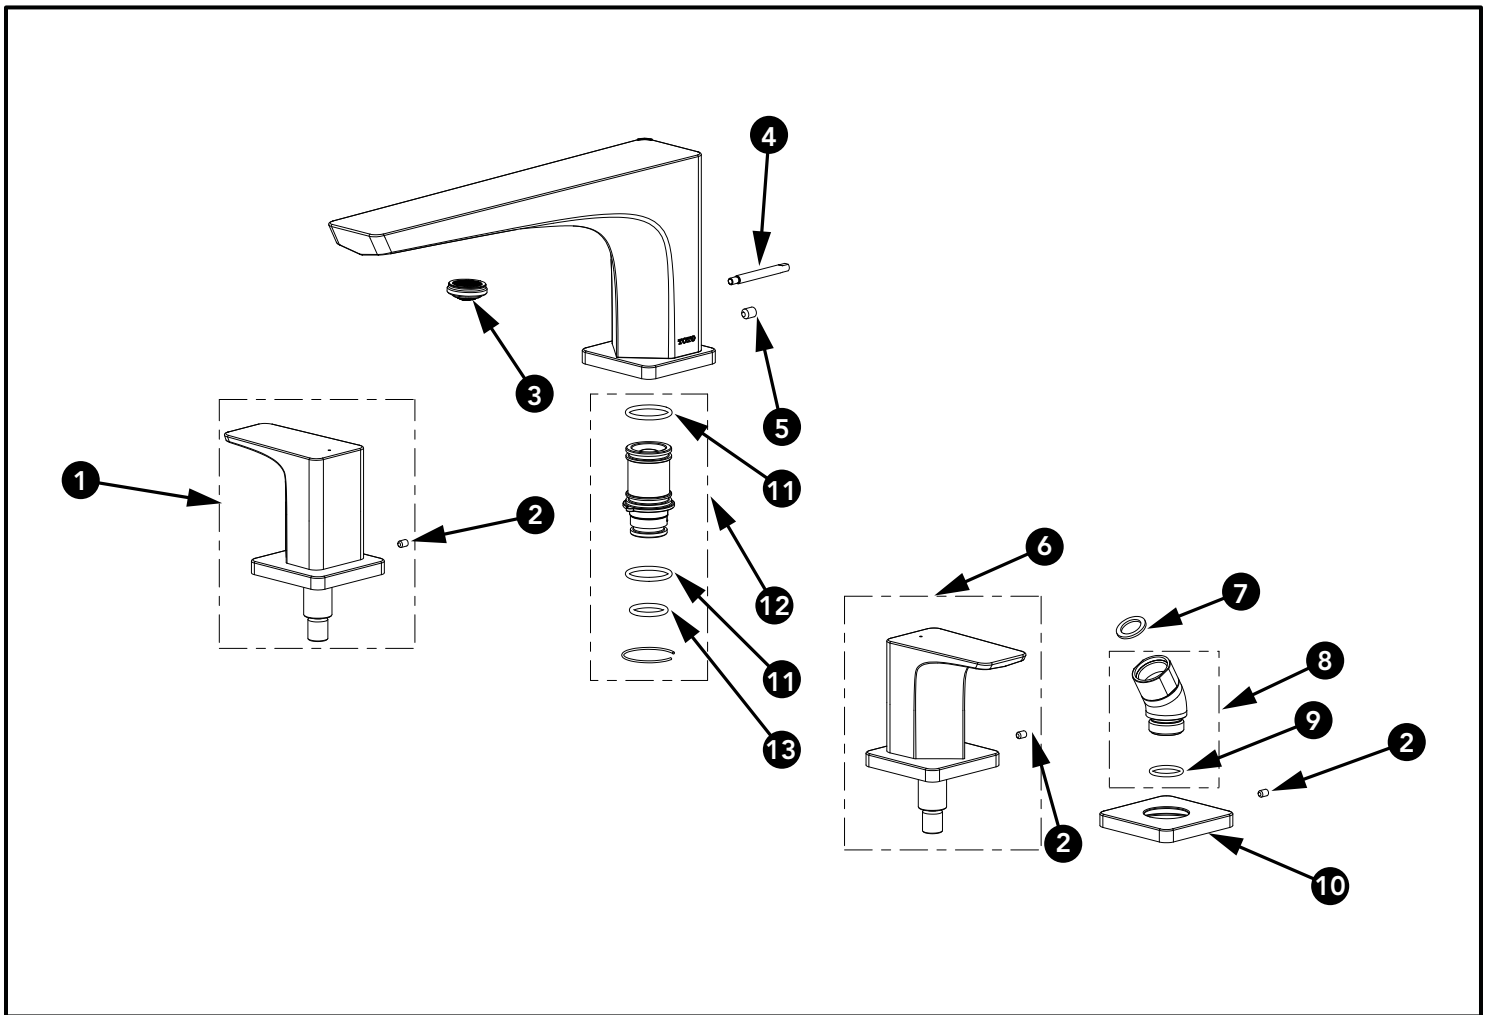

GE Roman Tub Filler Trim (4-Hole)

Item	Part	Description
1	THP5454#\$\$	Handle (HOT)
2	THP5422	Set Screw
3	THP5214	Aerator
4	THP5185#\$\$	Diverter Bar
5	THP5429	Set Screw
6	THP5453#\$\$	Handle (COLD)
7	THP4229	Gasket
8	THP5187#\$\$	Elbow
9	THP4070	O-Ring
10	THP5452#\$\$	Escutcheon
11	THP5180	O-Ring
12	THP5190	Valve Connector Set
13	THP5181	O-Ring