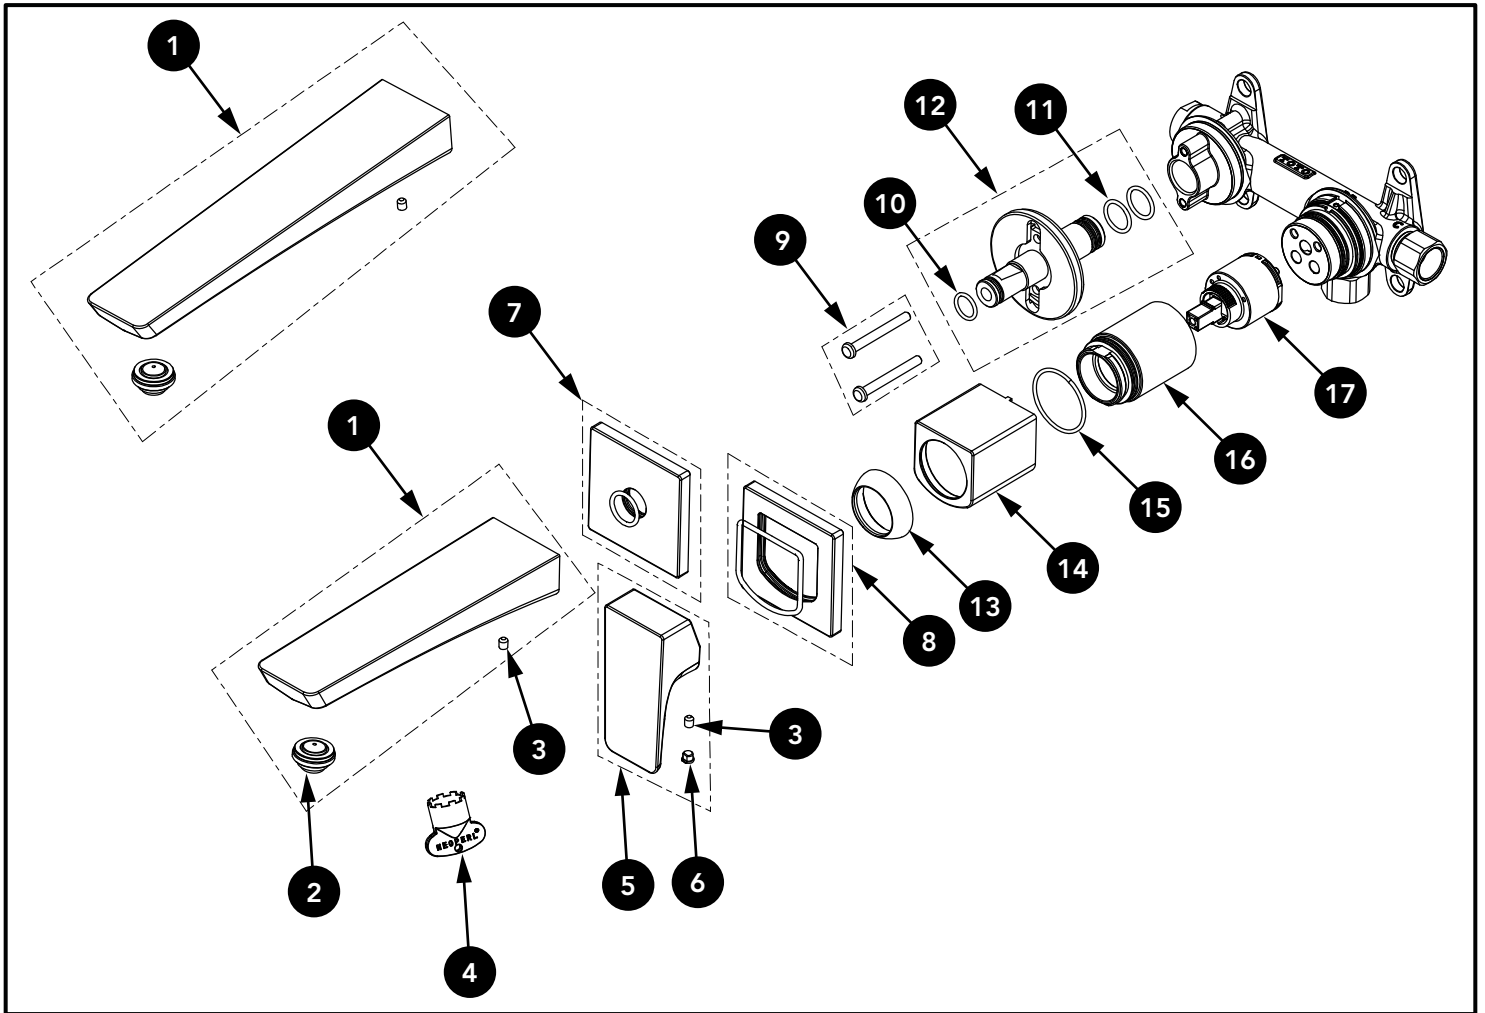

GE Single Handle Lavatory Faucet, Wall-Mount

Item	Part	Description
1	THP5472#\$\$	Spout Assembly S (TLG07307U)
	THP5470#\$\$	Spout Assembly L (TLG07308U)
2	THP5117	1.2gpm Aerator
3	THP5110	Set Screw
4	THP5118	Aerator Key
5	THP5474#\$\$	Handle Assembly
6	THP5296	Plug
7	THP5148#\$\$	Spout Escutcheon
8	THP5475#\$\$	Handle Escutcheon
9	THP5150	Screw x 2
10	THP5151	O-Ring (1pc)
11	THP4070	O-Ring (1pc)
12	THP5153	Spout Adapter
13	THP5111#\$\$	Escutcheon
14	THP5476#\$\$	Outer Sleeve
15	THP5477	O-Ring (1pc)
16	THP5478	Cartridge Sleeve
17	THP5156	Cartridge

LEGEND
\$\$ = Denotes Finish
#CP = Polished Chrome
#BN = Brushed Nickel

MADE TO ORDER
\$\$ = Denotes Finish
#PN = Polished Nickel
#PFG = Polished French Gold
#PBR = Polished Bronze
#MBL = Matte Black