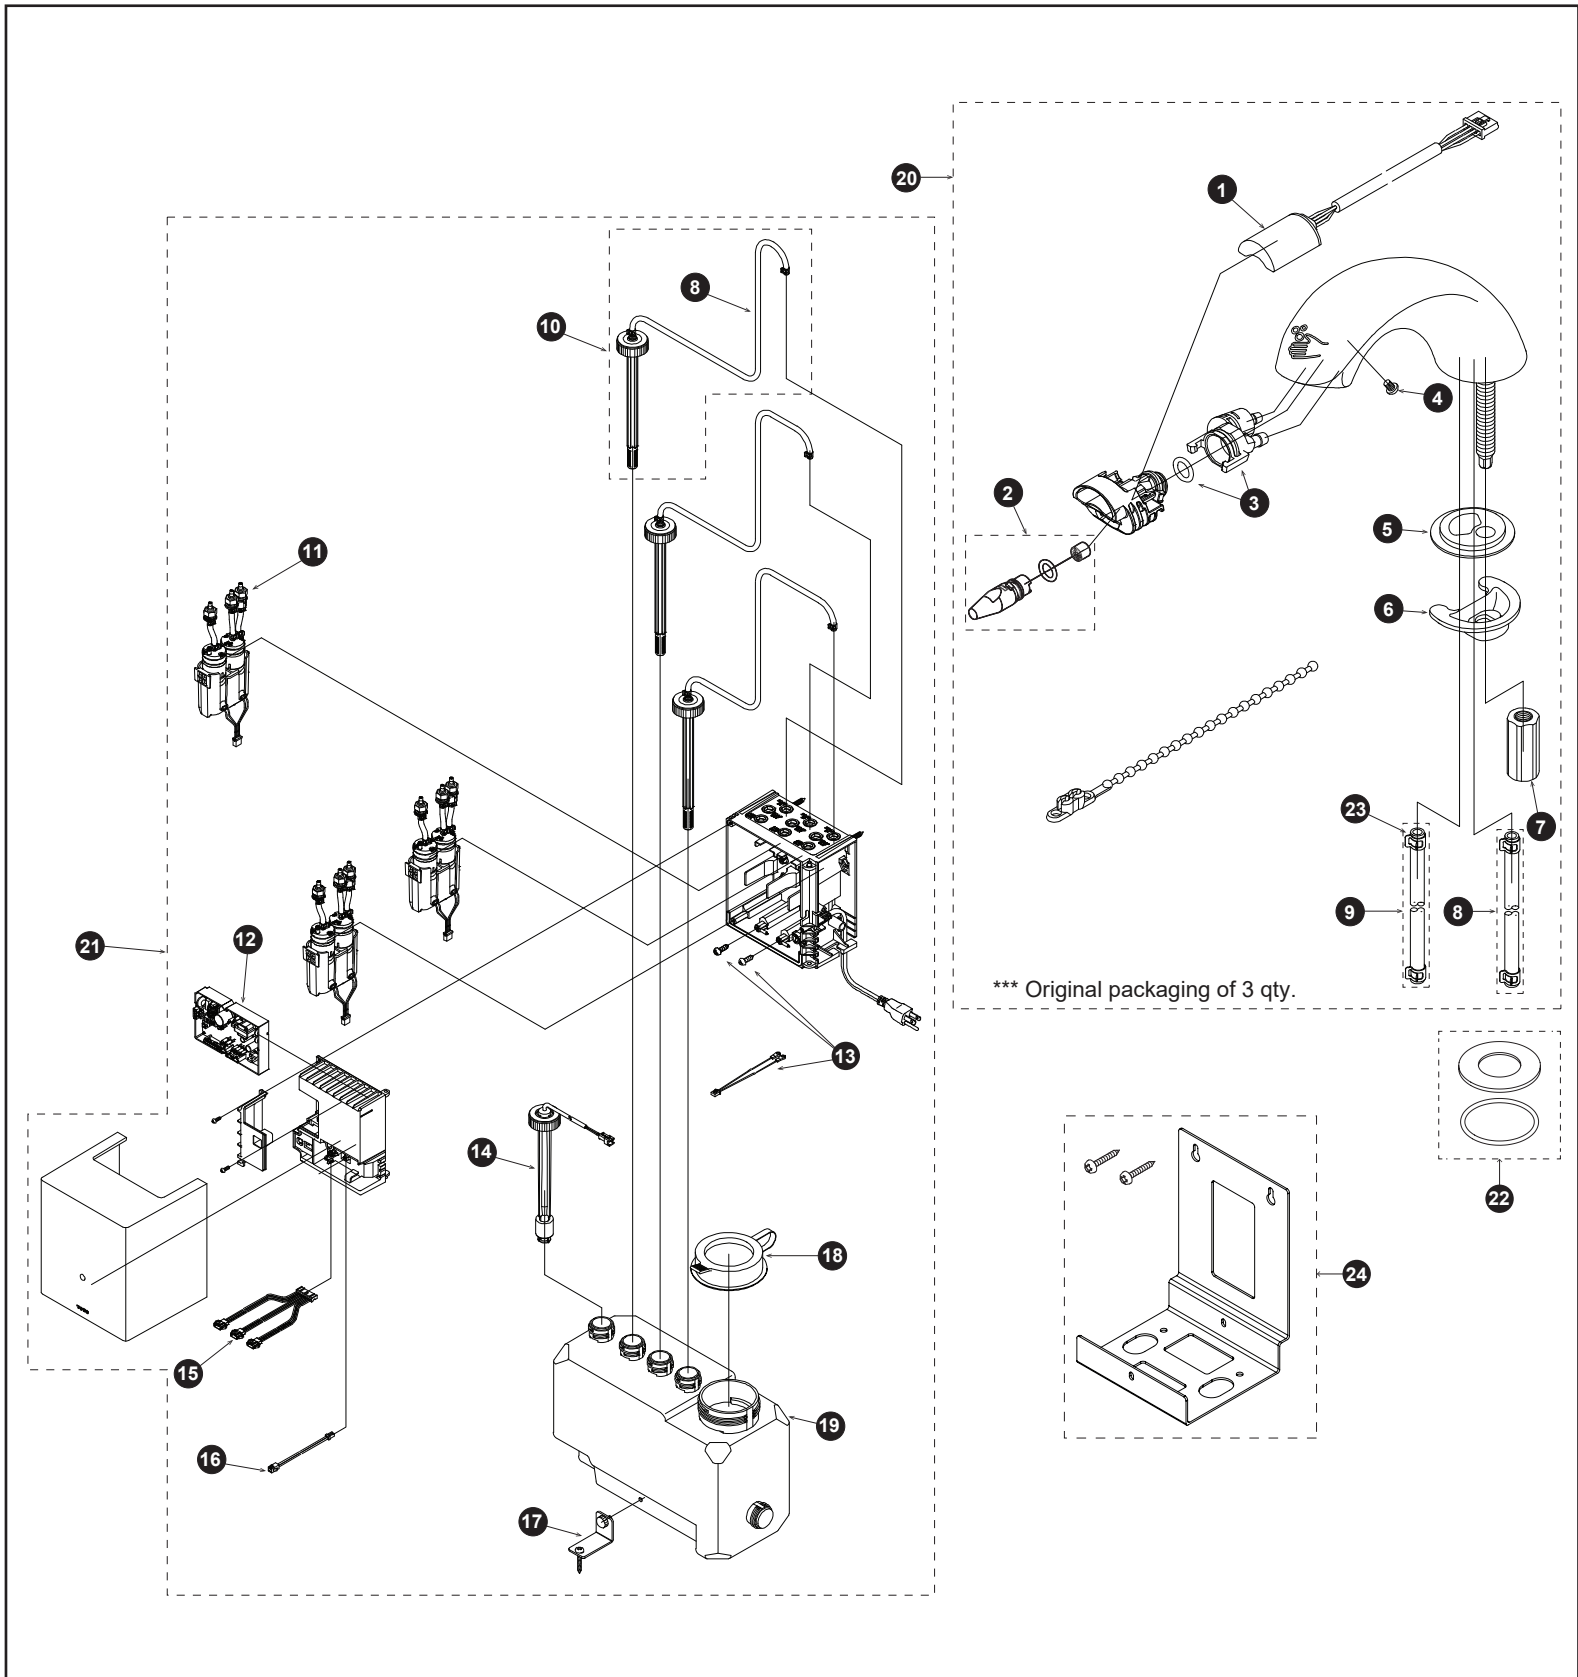

**Auto Soap Dispenser, 3 Spout,  
Controller and Tank Reservoir**

**Auto Soap Dispenser, 3 Spout,  
Controller and Tank Reservoir**

<b>Item</b>	<b>Part</b>	<b>Description</b>
1	THP3337	Sensor
2	THP3338	Spout nozzle
3	THP3363	Soap Mixing Chamber
4	THP3339	Screw M3x4
5	THP3340	Rubber Gasket
6	THP5369	Washer
7	THP5370	Mounting Nut
8	THP3341	Clear soap hose (L=78-3/4", 2000mm)
9	THP3342	Blue air hose (L=66-15/16", 1700mm)
10	THP3343	Tank joint
11	THP3344	Soap and air pump
12	THP3345	Controller board
13	THP3346	Ground wire w/ screws
14	THP3347	Float switch
15	THP3348	Sensor sockets
16	THP3349	Float switch connector
17	THP3350	Soap tank bracket set
18	THP3351	Soap tank cap
19	THP3352	Soap Tank
20	TLK03001G#CP	Spout***
21	TLK01103U	Controller
22	THP3140#CP	Escutcheon for 1-1/8"~1-1/2" (28~38mm) hole
23	THP3365	Hose Clamp
24	THP3374	Mount Bracket