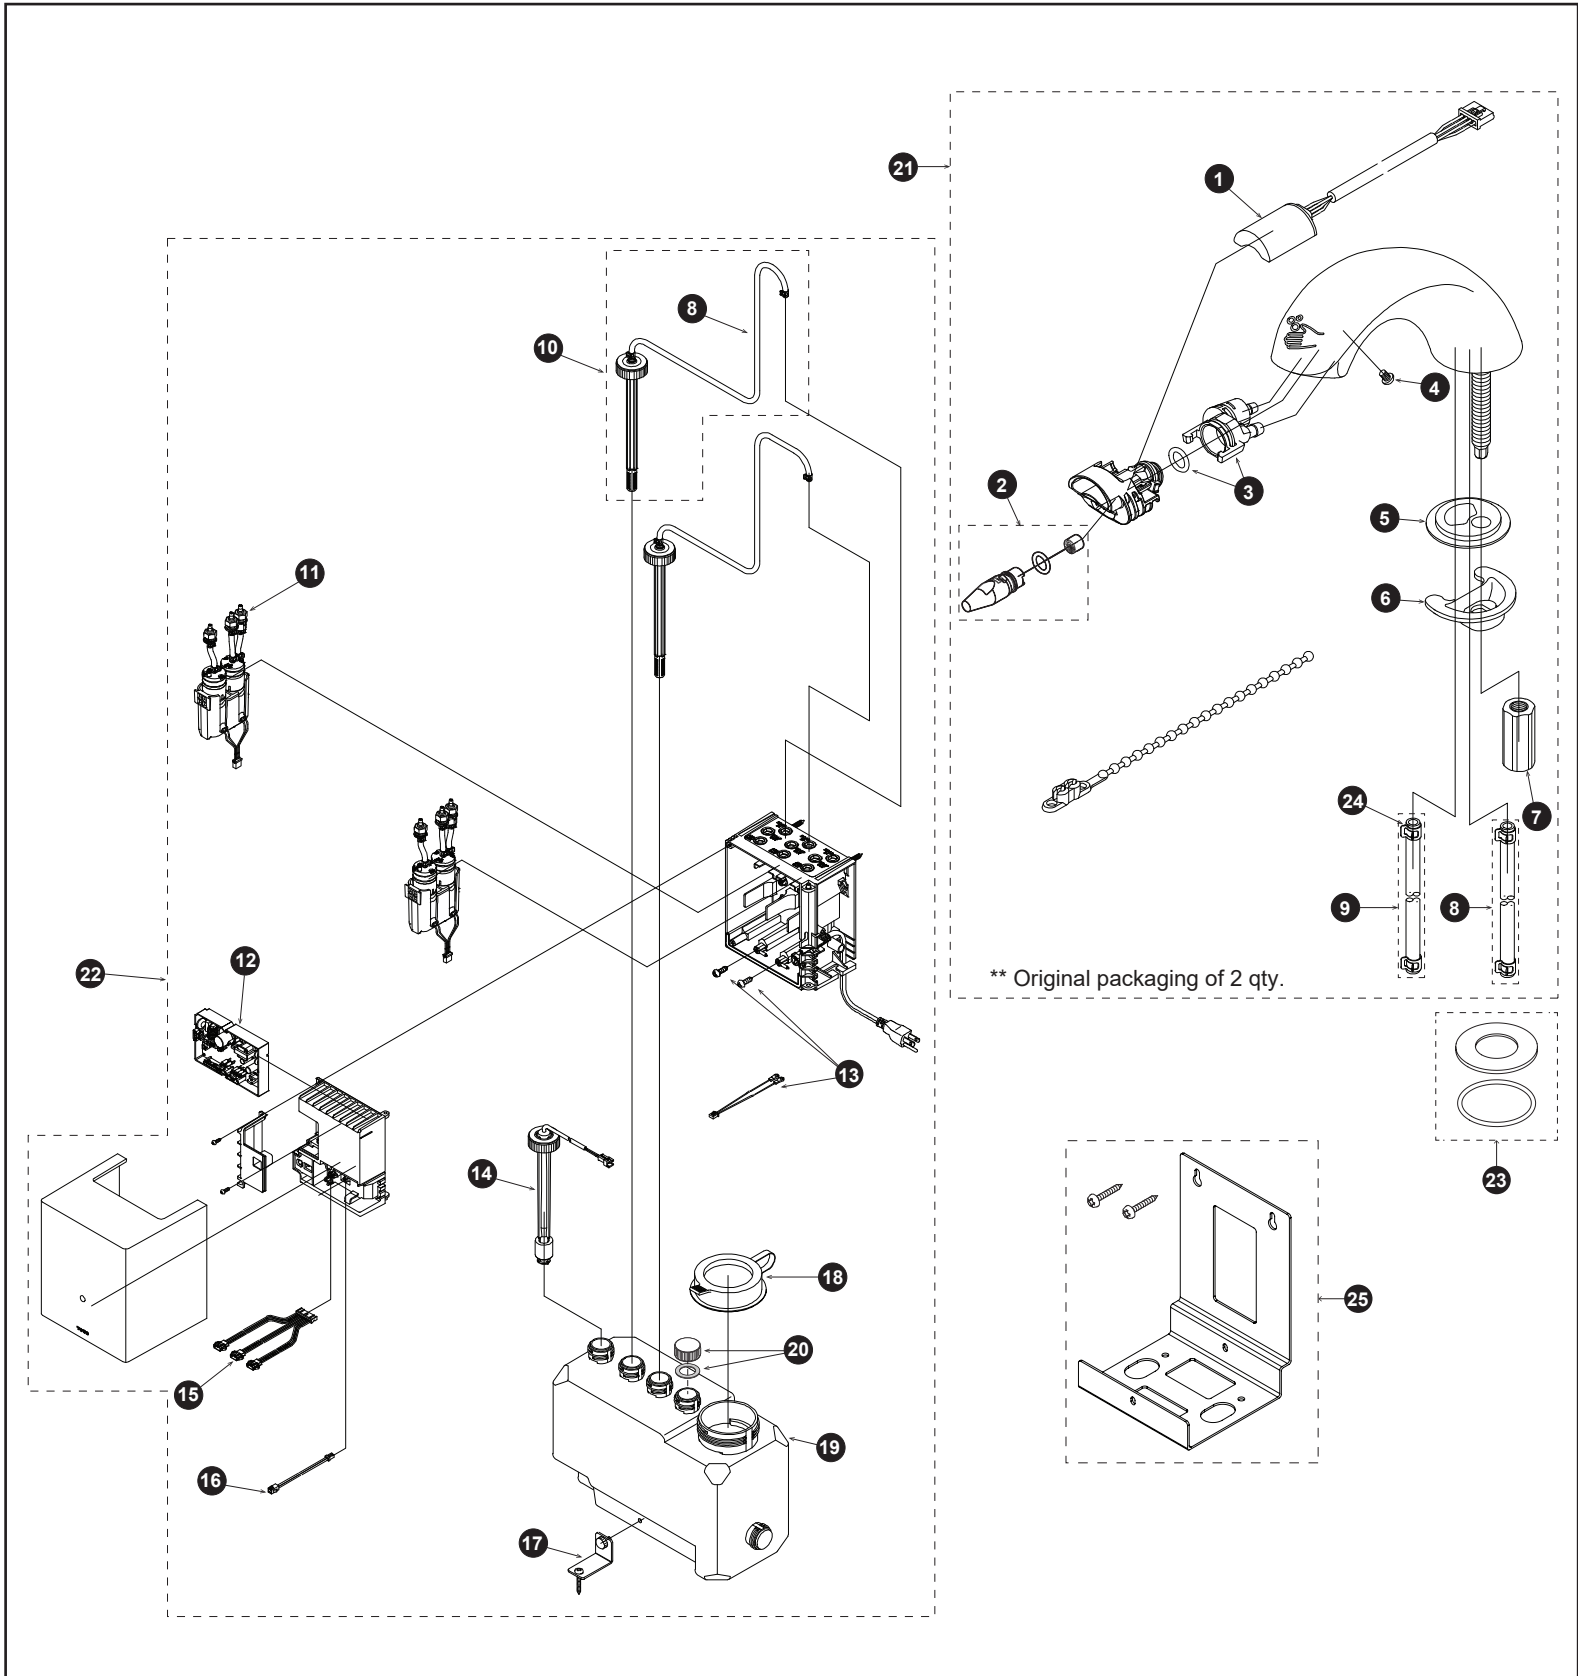

**Auto Soap Dispenser, 2 Spout,
Controller and Tank Reservoir**

**Auto Soap Dispenser, 2 Spout,
Controller and Tank Reservoir**

Item	Part	Description
1	THP3337	Sensor
2	THP3338	Spout nozzle
3	THP3363	Soap Mixing Chamber
4	THP3339	Screw M3x4
5	THP3340	Rubber Gasket
6	THP5369	Washer
7	THP5370	Mounting Nut
8	THP3341	Clear soap hose (L=78-3/4", 2000mm)
9	THP3342	Blue air hose (L=66-15/16", 1700mm)
10	THP3343	Tank joint
11	THP3344	Soap and air pump
12	THP3345	Controller board
13	THP3346	Ground wire w/ screws
14	THP3347	Float switch
15	THP3348	Sensor sockets
16	THP3349	Float switch connector
17	THP3350	Soap tank bracket set
18	THP3351	Soap tank cap
19	THP3352	Soap Tank
20	THP3364	Cap
21	TLK03001G#CP	Spout**
22	TLK01102U	Controller
23	THP3140#CP	Escutcheon for 1-1/8"~1-1/2" (28~38mm) hole
24	THP3365	Hose Clamp
25	THP3374	Mount Bracket