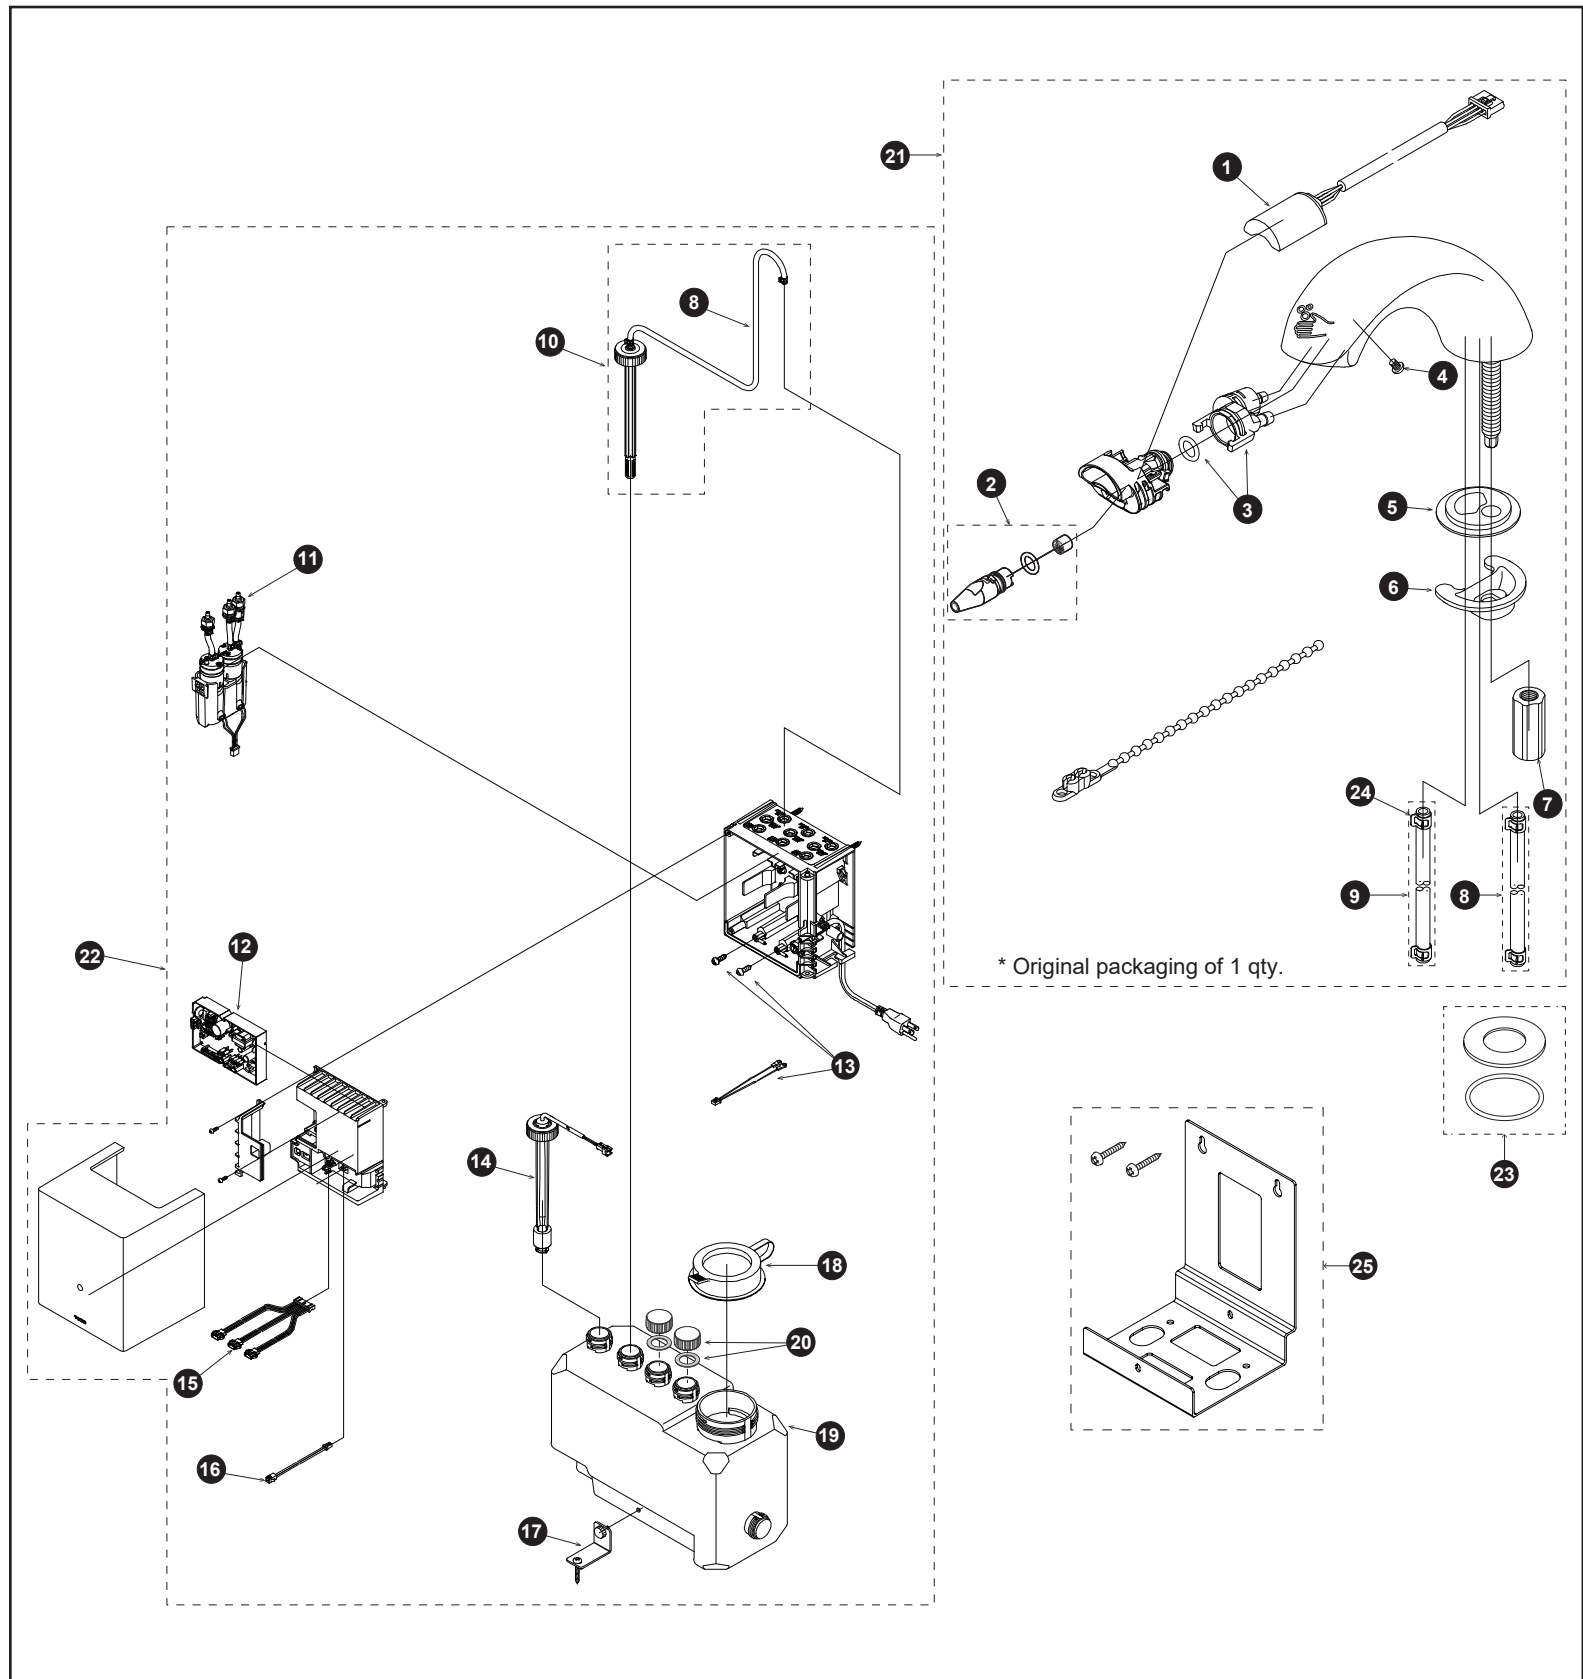

**Auto Soap Dispenser, 1 Spout,  
Controller and Tank Reservoir**

**Auto Soap Dispenser, 1 Spout,  
Controller and Tank Reservoir**

<b>Item</b>	<b>Part</b>	<b>Description</b>
1	THP3337	Sensor
2	THP3338	Spout nozzle
3	THP3363	Soap Mixing Chamber
4	THP3339	Screw M3x4
5	THP3340	Rubber Gasket
6	THP5369	Washer
7	THP5370	Mounting Nut
8	THP3341	Clear soap hose (L=78-3/4", 2000mm)
9	THP3342	Blue air hose (L=66-15/16", 1700mm)
10	THP3343	Tank joint
11	THP3344	Soap and air pump
12	THP3391	Controller board
13	THP3346	Ground wire w/ screws
14	THP3347	Float switch
15	THP3348	Sensor sockets
16	THP3349	Float switch connector
17	THP3350	Soap tank bracket set
18	THP3351	Soap tank cap
19	THP3352	Soap Tank
20	THP3364	Cap
21	TLK03001G#CP	Spout*
22	TLK01101UA	Controller
23	THP3140#CP	Escutcheon for 1-1/8"~1-1/2" (28~38mm) hole
24	THP3365	Hose Clamp
25	THP3374	Mount Bracket