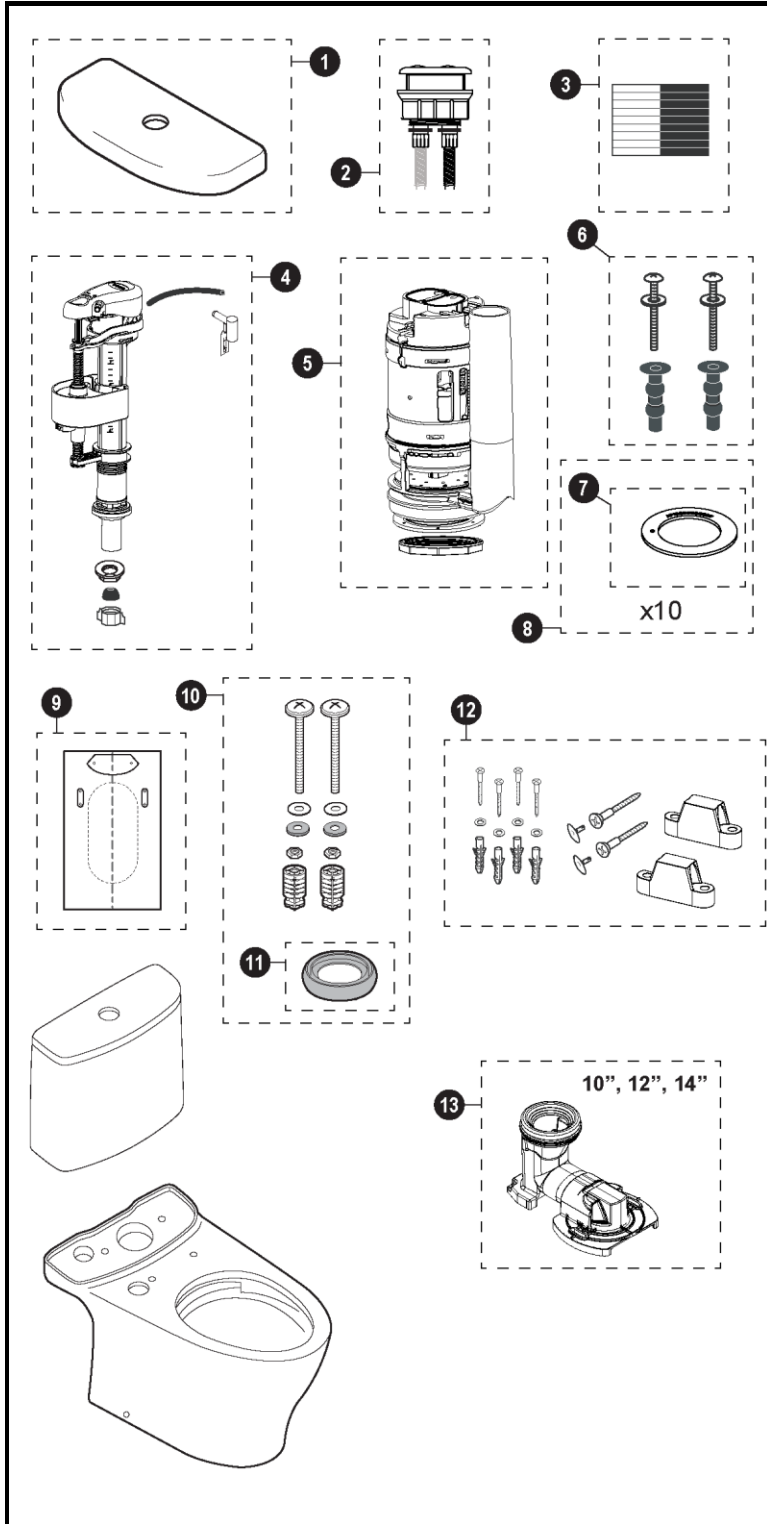

CST446CEMFG  
CT446CUFG  
ST446EMA

**Aquia® IV**  
**1.28 & 0.8 Gpf Dual Flush Toilet, Elongated,**  
**DynaMax Tornado Flush®, Universal Height,**  
**Unifit Rough-in & CEFIONTECT®**

Item	Part	Description
1	TCU446CRE#01	Tank Lid - Cotton
	TCU446CRE#03	Tank Lid - Bone
	TCU446CRE#11	Tank Lid - Colonial White
	TCU446CRE#12	Tank Lid - Sedone Beige
	TCU446CRE#51	Tank Lid - Ebony
2	THU735#01-A	Push Button Assembly - Cotton
	THU735#BN-A	Push Button Assembly - Brushed Nickel
	THU735#CP-A	Push Button Assembly - Chrome Plated
	THU735#PN-A	Push Button Assembly - Polished Nickel
3	THU107	Velcro Tape
4	TSU833.07-A	Fill Valve
5	THU738N-A	Flush Valve Assembly, 1.28gpf
6	THU651N	Seat Top Mounting Hardware
7	9BU112E-A	Seal Gasket for Flush Valve (1 piece)
8	THU744	Seal Gasket for Flush Valve (10 pieces)
9	0GU181-A	12" Unifit Rough-in Template
	0GU182-A	10" & 14" Unifit Rough-in Template
10	THU741-A	Tank to Bowl Mounting Hardware
11	9BU109E-A	Tank to Bowl Gasket
12	THU742#01-A	Toilet Mounting Hardware (for #01 & #11)
	THU742#03-A	Toilet Mounting Hardware
	THU742#12-A	Toilet Mounting Hardware
	THU742#51-A	Toilet Mounting Hardware
13	TSU08W.10	Unifit Rough-in 10"
	TSU08W.12	Unifit Rough-in 12"
	TSU08W.14	Unifit Rough-in 14"

**Note:**

**Product Number Explanations**

**Two-piece Toilet**

(CST) Gravity Type Toilet  
(446) Model  
(C) DynaMax Tornado Flush®  
(E) 1.28gpf  
(M) Dual Flush  
(F) Universal Height  
(G) CEFIONTECT®

**Tank**

(ST) Tank  
(446) Model  
(E) 1.28gpf  
(M) Dual Flush

**Bowl**

(CT) Bowl  
(446) Model  
(C) DynaMax Tornado  
Flush®  
(F) Universal Height  
(G) CEFIONTECT®

Actual Product may vary slightly from illustration.