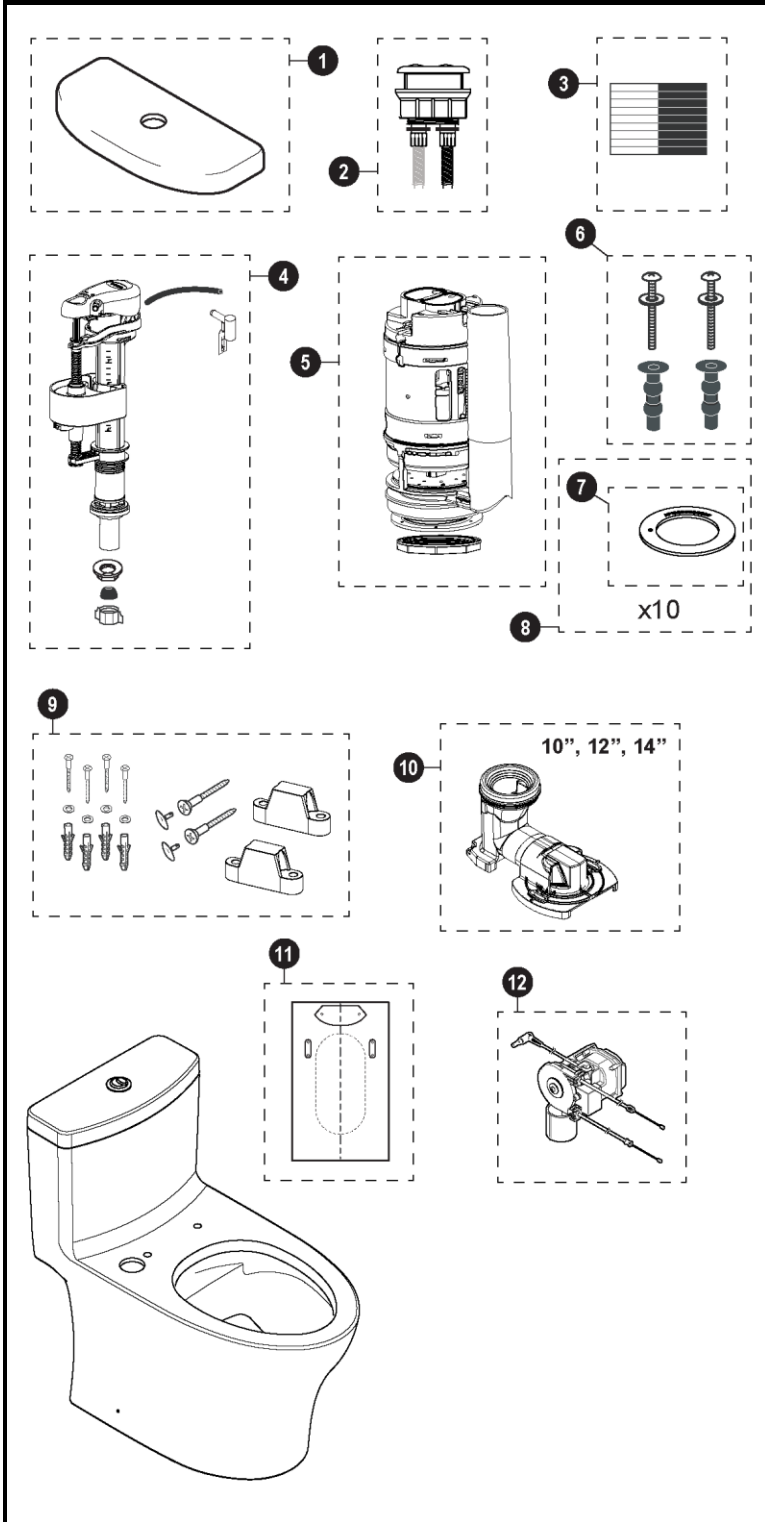

**MS646124CEMF(G), MS646234CEMFG, CST646CEMFGAT40, MW6463046CEMFG(A) &
MW6463056CEMFG(A)**

MS646124CEMF(G)
CST646CEMF(G)AT40
SS124

MS646234CEMFG
CST646CEMFGAT40
SS234

MW6463046CEMFG(A)
CST646CEMFGAT40
SW3046AT40

MW6463056CEMFG(A)
CST646CEMFGAT40
SW3056AT40

Aquia® IV WASHLET®+

**1.28 & 0.8 Gpf Toilet, Elongated, Universal Height,
DYNAMAX TORNADO FLUSH®, Unifit Rough-in,
(including CEFIONTECT® & Auto Flush)**

Item	Part	Description
1	TCU646CRE#01	Tank Lid w/ velcro tape - Cotton
	TCU642CRE#03	Tank Lid w/ velcro tape - Bone
	TCU646CRE#11	Tank Lid w/ velcro tape - Colonial White
	TCU646CRE#12	Tank Lid w/ velcro tape - Sedona Beige
	TCU646CRE#51	Tank Lid w/ velcro tape - Ebony
2	THU736#01-A	Push Button Assembly - Cotton
	THU736#BN-A	Push Button Assembly - Brushed Nickel
	THU736#CP-A	Push Button Assembly - Chrome Plated
	THU736#PN-A	Push Button Assembly - Polished Nickel
3	THU107	Velcro Tape
4	TSU811.07-A	Fill Valve
5	THU740S-A	Flush Valve Assembly, 1.28gpf
6	THU651N	Seat Top Mounting Hardware
7	9BU112E-A	Flush Valve Seal Gasket - 1 piece
8	THU744	Flush Valve Seal Gasket - 10 pieces
9	THU742#01-A	Toilet Mounting Hardware (for #01 & #11)
	THU742#03-A	Toilet Mounting Hardware
	THU742#12-A	Toilet Mounting Hardware
	THU742#51-A	Toilet Mounting Hardware
10	TSU08W.10	10" Unifit Rough-in
	TSU08W.12	12" Unifit Rough-in
	TSU08W.14	14" Unifit Rough-in
11	0GU181-A	12" Unifit Rough-in Installation Template
	0GU182-A	10" & 14" Unifit Rough-in Installation Template
12	THU765	Auto Flush unit for Dual Flush

Note:

Product Number Explanations

One-piece Toilet

(CST) Gravity Type Toilet
(MS) Toilet & Seat combo
(MW) Toilet & Washlet combo
(646) Model

(C) DYNAMAX
TORNADO FLUSH®
(E) 1.28 gpf
(M) Dual Flush
(G) CEFIONTECT®
(T40) WASHLET®+