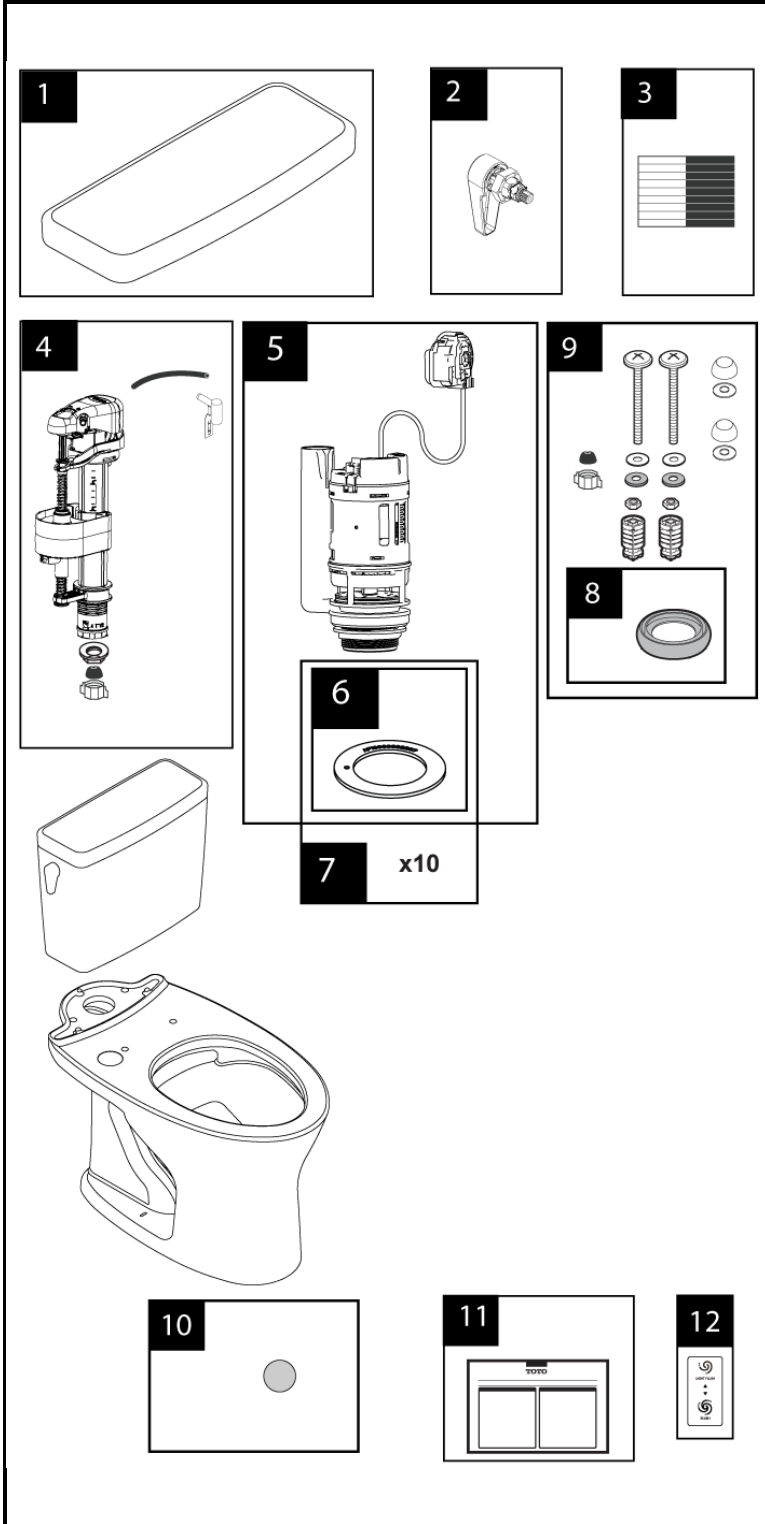

# CST746CUMF(G), MS746124CUMF(G), MW7463046CUMGF(A) & MW7463056CUMGF(A)

CST746CUMFG	MW7463046CUMG(A)	MS746124CUMFG
CT746CUG	CT746CUGT40	CT746CUGT40
ST746UMA	ST746UMA	ST746UMA
CST746CUM	MW7463056CUMG(A)	ST746UMR
CT746CU	CT746CUGT40	
ST746UMA	ST746UMA	

## 1.0 & 0.8 Gpf Toilet, Elongated DYNAMAX TORNADO FLUSH®

(including CEFIONTECT®, Right Hand Trip Lever)

Actual Product may vary slightly from illustration.

Item	Part	Description
1	TCU746CR#01	Tank Lid w/ Velcro Tape - Cotton
	TCU746CR#03	Tank Lid w/ Velcro Tape - Bone
	TCU746CR#11	Tank Lid w/ Velcro Tape - Colonial White
	TCU746CR#12	Tank Lid w/ Velcro Tape - Sedona Beige
	TCU746CR#51	Tank Lid w/ Velcro Tape - Ebony
2	THU773#CP-A	Trip Lever Handle - Chrome Plated
	THU773#PN-A	Trip Lever Handle - Polished Nickel
	THU773#BN-A	Trip Lever Handle - Brushed Nickel
	THU773#01-A	Trip Lever Handle - Cotton
	THU774#CP-A	Trip Lever Right Handle - Chrome Plated
	THU774#PN-A	Trip Lever Right Handle - Polished Nickel
	THU774#BN-A	Trip Lever Right Handle - Brushed Nickel
	THU774#01-A	Trip Lever Right Handle - Cotton
3	THU107	Velcro Tape
4	TSU823.07-A	Fill Valve Assembly
5	THU836-A	Flush Valve Assembly, 1.0 & 0.8 GPF
	THU791-A	Flush Valve Assembly, 1.0 & 0.8 GPF(R. Hand Tan
6	9BU112E-A	Flush Tower Seal Gasket - 1 piece
7	THU744	Flush Tower Seal Gasket - 10 pieces
8	9BU109E-A	Tank to Bowl Gasket
9	THU778#01-A	Tank to Bowl Mounting Hardware - Cotton White
	THU778#03-A	Tank to Bowl Mounting Hardware - Bone
	THU778#11-A	Tank to Bowl Mounting Hardware - Colonial White
	THU778#12-A	Tank to Bowl Mounting Hardware - Sedona Beige
	THU778#51-A	Tank to Bowl Mounting Hardware - Ebony
10	0EU147#01-A	Conceal Sticker - Cotton White
	0EU147#03-A	Conceal Sticker - Bone
	0EU147#11-A	Conceal Sticker - Colonial White
	0EU147#12-A	Conceal Sticker - Sedona Beige
	0EU147#51-A	Conceal Sticker - Ebony
11	0GU193	Installation Instruction
12	0EU148	Dual Flush Sticker
	0EU148-1	Dual Flush Sticker - Ebony Tank