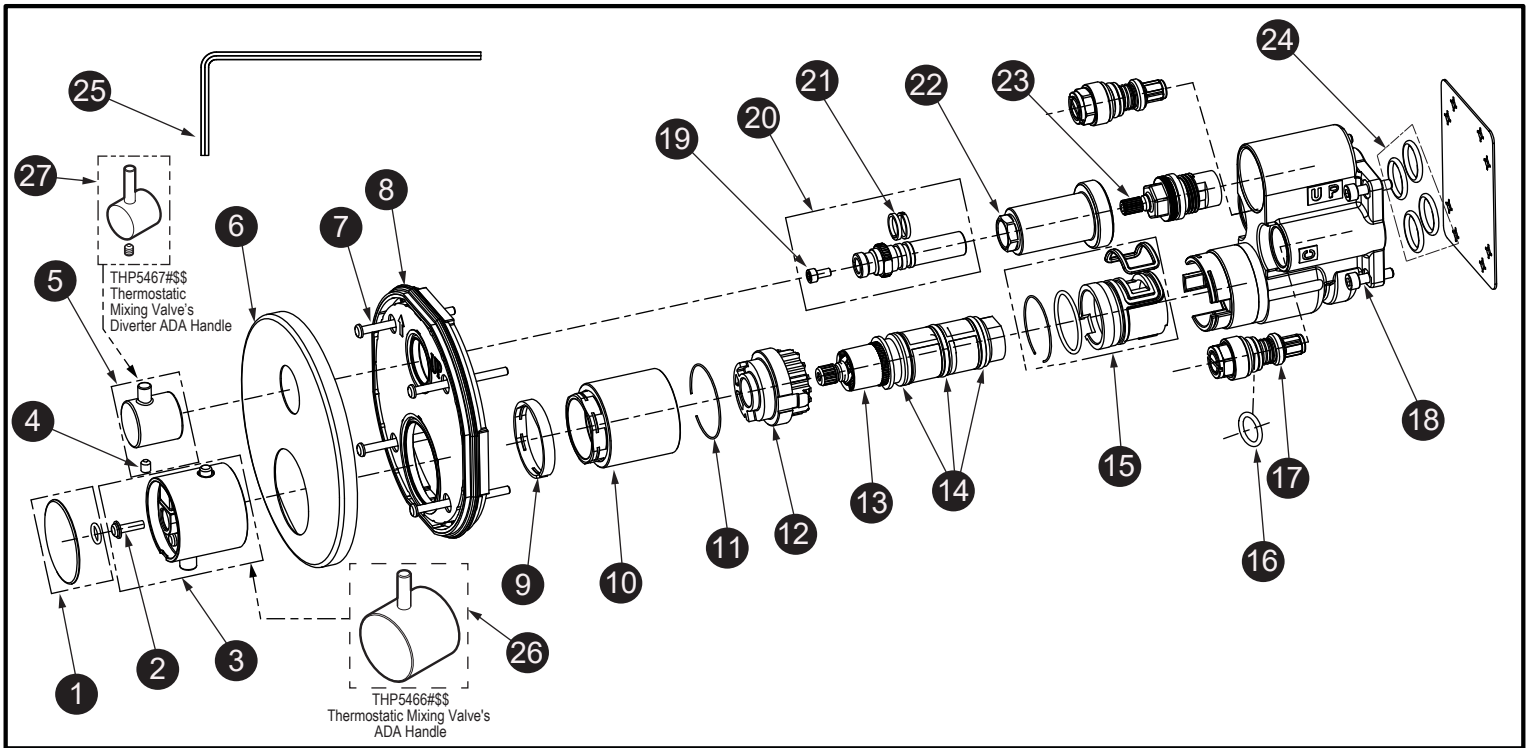

Thermostatic w/ Volume Control Valve (Round)

Item	Part	Description
1*	THP5215#\$\$	Handle Cap
2	THP5216	Screw
3*	THP5217#\$\$	Temperature Control Handle
4	THP5233	Set Screw
5*	THP5234#\$\$	Diverter Handle
6*	THP5235#\$\$	Trim
7	THP5219	Screw (4pcs/pkg)
8	THP5236	Lining Plate
9	THP5221	Snap Ring
10*	THP5222#\$\$	Cartridge Sleeve
11	THP5223	Snap Ring
12	THP5224	Temperature Limiter
13	THP5225	Thermostat Cartridge
14	THP5226	O-Ring (3pcs/pkg)
15	THP5227	Inner Sleeve
16	THP5229	O-Ring
17	THP5228	Service Stop
18	THP5230	Hex Screw (4pcs/pkg)
19	THP5237	Hex Screw
20	THP5238	Volume Control Stem Set
21	THP5239	O-Ring
22*	THP5240#\$\$	Diverter Sleeve
23	THP5241	Cartridge
24	THP5231	O-Ring (4pcs/pkg)
25	THP5232	Hex Wrench
26	THP5466#\$\$	Thermostatic Mixing Valve's ADA Handle
27	THP5467#\$\$	Thermostatic Mixing Valve's Diverter ADA Handle

LEGEND
\$\$ = Denotes Finish
#CP = Polished Chrome
#BN = Brushed Nickel

MADE TO ORDER
\$\$ = Denotes Finish
#PN = Polished Nickel
#PFG = Polished French Gold
#PBR = Polished Bronze
#MBL = Matte Black