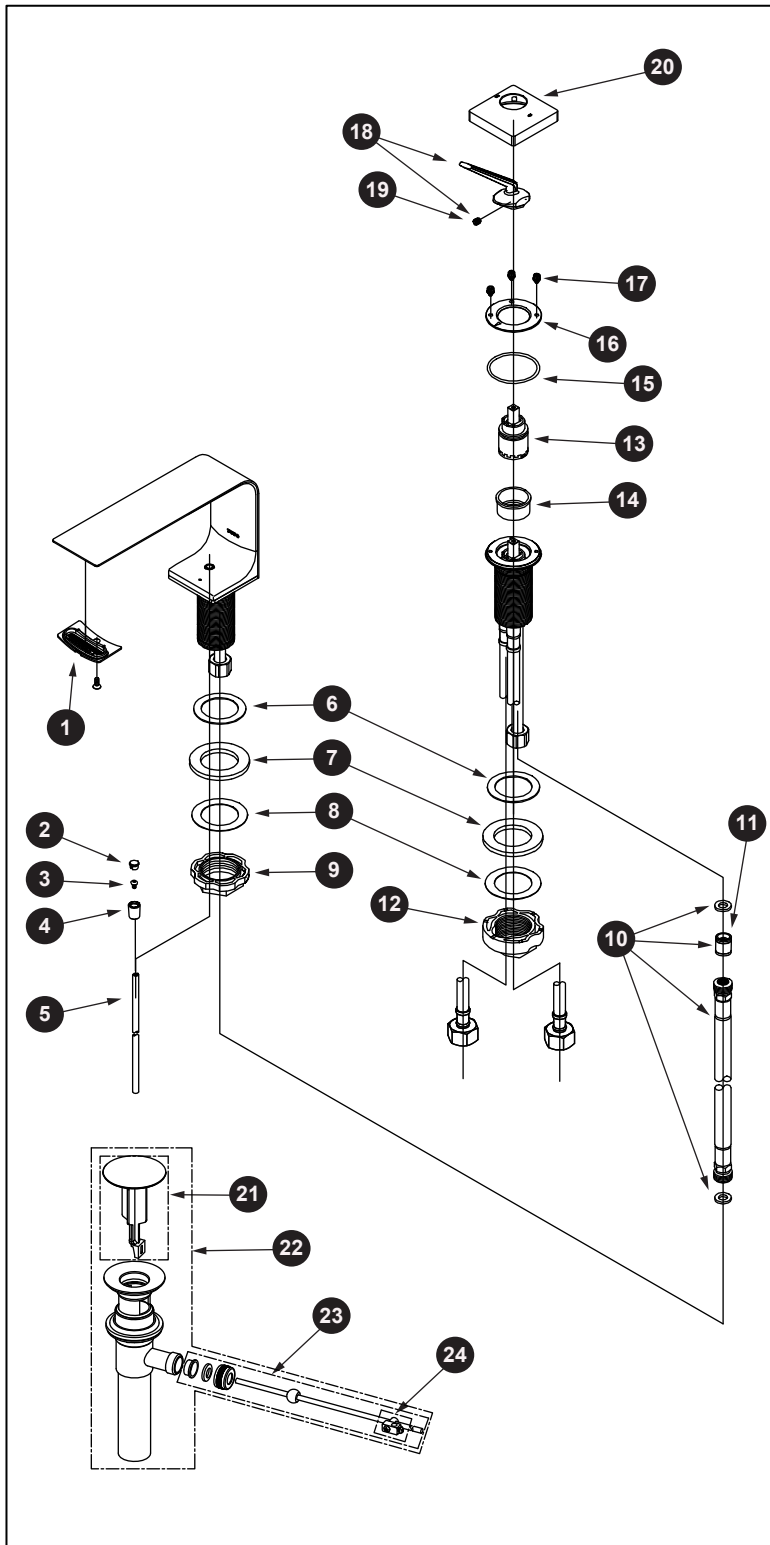

ZL Single Handle Lavatory Faucet

Item	Part	Description
1	THP5347	Spout Unit
2	THP5348	Rod Lid
3	THP5349	Set Screw
4	THP5350	Push Button
5	THP5351	Drain Lift Rod
6	THP5353	Rubber Gasket
7	THP5354	Rubber Gasket
8	THP5355	Slip Washer
9	THP5356	Collar Nut
10	THP5357	Hose
11	THP5358	Flow Regulator
12	THP5359	Diverter Collar Nut
13	THP5626	Cartridge
14	THP5360	Valve Cap
15	THP5361	O-Ring
16	THP5362	Valve Plate
17	THP5363	Set Screw, 1pc
18	THP5364	Handle Set
19	THP5346	Set Screw
20	THP5366	Escutcheon
21	THP5125#\$\$	Plunger
22	THP5126#\$\$	Drain Assembly
23	THP5123	Pivot Arm and Bushings
24	THP5124	Drain Lift Rod Connecting Part

LEGEND
\$\$ = Denotes Finish
#CP = Polished Chrome

MADE TO ORDER
\$\$ = Denotes Finish
#MBL = Matte Black