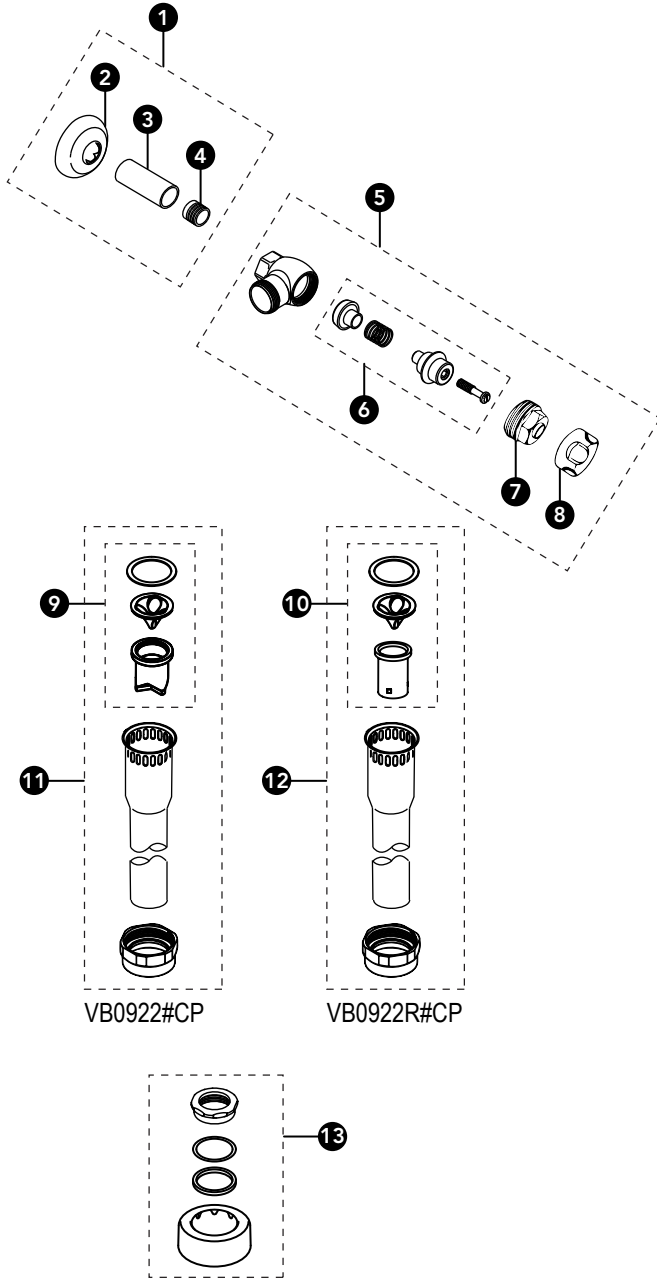

VB0922#CP
 VB0922R#CP

Vacuum Breaker & Angle Stop Set for Urinal w/ Exposed, Top Spud 1-1/4" Outlet

Item	Part	Description
1	TH559EDVSJ1	Sweat Solder Kit 3/4" for Urinal
2	71051NT8	Wall Flange 1"
3	SC1	Sleeve Cover 3/4"
4	SJ1	Solder Adapter 3/4"
5	10077T4	Angle Stop (3/4") Urinal - Chrome Plated
6	10077T3-PQ	Angle Stop Repair Kit (3/4")
7	10077T3-QQ	Bonnet (3/4")
8	10077T4-XQ	Angle Stop Cap (1")
9	THP3292	Vacuum Breaker Repair Kit
10	THP3545	Vacuum Breaker Repair Kit (Skirted)
11	THP3288#CP	Tube Assembly (1-1/2" x 8-17/32")
12	THP3288R#CP	Tube Assembly (1-1/2" x 8-17/32")
13	71051NT7	Spud Nut & Escutcheon 1-1/4"