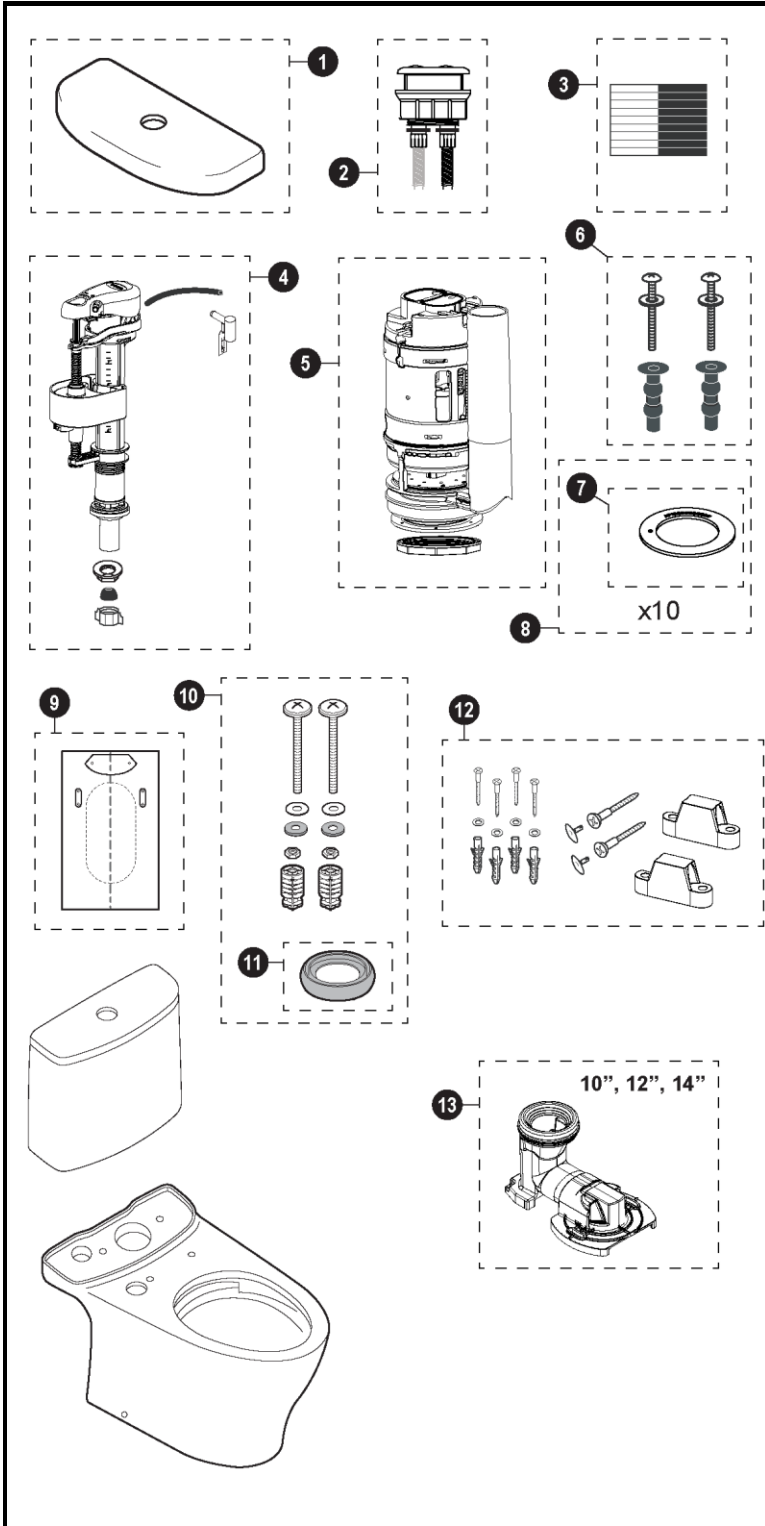

CST446CUMG  
CT446CUG  
ST446UMA

**Aquia® IV 1G**  
**1.0 & 0.8 Gpf Dual Flush Toilet, Elongated,**  
**DYNAMAX TORNADO FLUSH®, Regular Height,**  
**Unifit Rough-in & CEFIONTECT®**

Item	Part	Description
1	TCU446CRU#01	Tank Lid - Cotton
	TCU446CRU#03	Tank Lid - Bone
	TCU446CRU#11	Tank Lid - Colonial White
	TCU446CRU#12	Tank Lid - Sedone Beige
	TCU446CRU#51	Tank Lid - Ebony
2	THU735#01-A	Push Button Assembly - Cotton
	THU735#BN-A	Push Button Assembly - Brushed Nickel
	THU735#CP-A	Push Button Assembly - Chrome Plated
	THU735#PN-A	Push Button Assembly - Polished Nickel
3	THU107	Velcro Tape
4	TSU83.07-A	Fill Valve
5	THU737N-A	Flush Valve Assembly, 1.0gpf
6	THU651N	Seat Top Mounting Hardware
7	9BU112E-A	Seal Gasket for Flush Valve (1 piece)
8	THU744	Seal Gasket for Flush Valve (10 pieces)
9	0GU181-A	12" Unifit Rough-in Template
	0GU182-A	10" & 14" Unifit Rough-in Template
10	THU741-A	Tank to Bowl Mounting Hardware
11	9BU109E-A	Tank to Bowl Gasket
12	THU742#01-A	Toilet Mounting Hardware (for #01 & #11)
	THU742#03-A	Toilet Mounting Hardware
	THU742#12-A	Toilet Mounting Hardware
	THU742#51-A	Toilet Mounting Hardware
13	TSU08W.10	Unifit Rough-in 10"
	TSU08W.12	Unifit Rough-in 12"
	TSU08W.14	Unifit Rough-in 14"

**Note:**

**Product Number Explanations**

**Two-piece Toilet**

(CST) Gravity Type Toilet  
(446) Model  
(C) DYNAMAX TORNADO  
FLUSH®  
(U) 1.0gpf  
(M) Dual Flush  
(G) CEFIONTECT®

**Tank**

(ST) Tank  
(446) Model  
(U) 1.0gpf  
(M) Dual Flush

**Bowl**

(CT) Bowl  
(446) Model  
(C) DYNAMAX  
TORNADO FLUSH®  
(G) CEFIONTECT®

Actual Product may vary slightly from illustration.