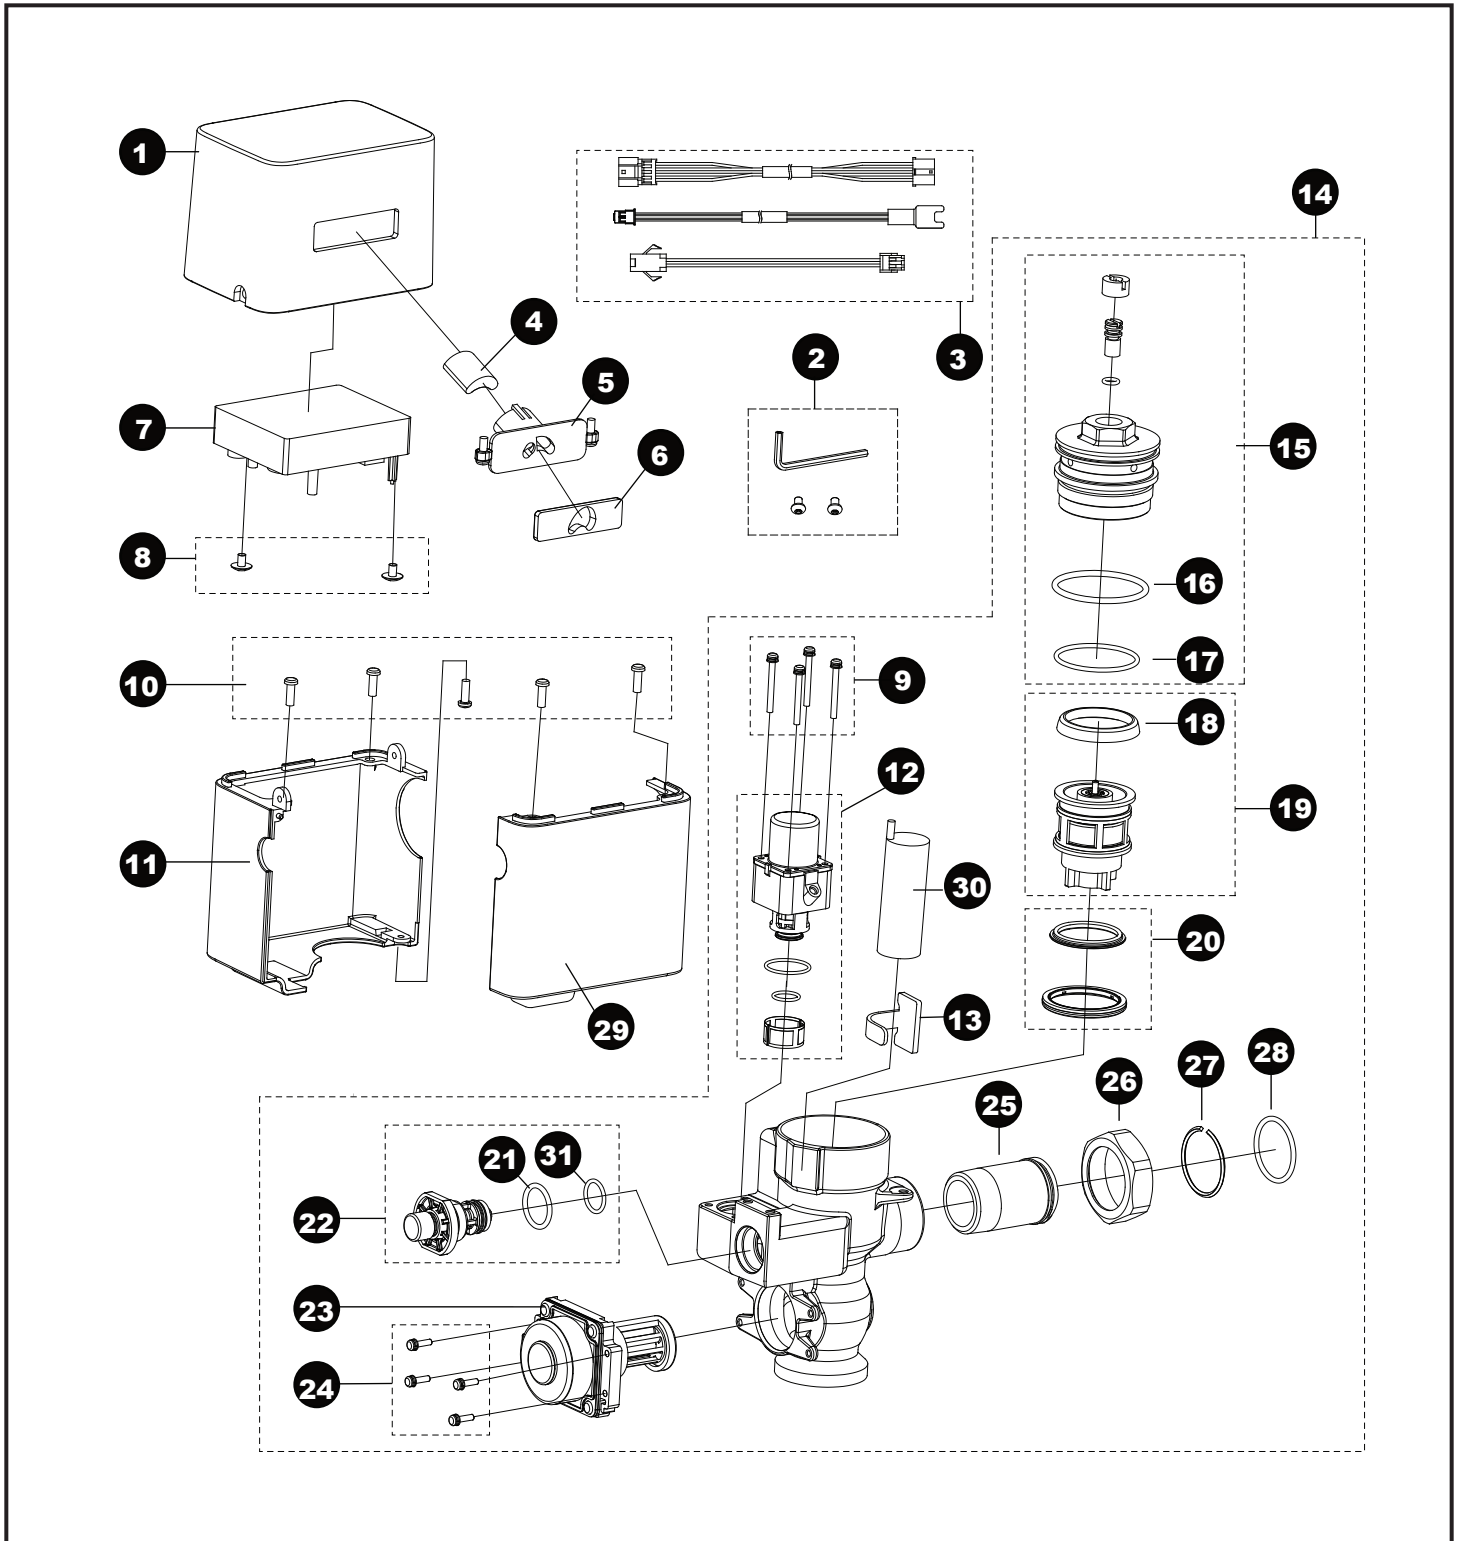

**EcoPower® Flush Valve,
Toilet, Exposed, 1.28 Gpf**

**EcoPower® Flush Valve,
Toilet, Exposed, 1.28 Gpf**

Item	Part	Description
1	THP3201#CP	Cover, top
2	THP3232	Screw w/wrench set, exposed
3	THP3209	Extension harness (3 type/bag)
4	THP3187	Sensor unit
5	THP3205	Bracket, sensor w/screw (15D)
6	THP3207	Glass, sensor window, exposed
7	THP3196	Controller unit, C
8	THP3208	Screw, controller mount (2/bag)
9	THP3192	Screw (4/bag)
10	THP3204	Screw, cover, valve (5/bag)
11	THP3203#CP	Cover, lower, B
12	THP3190R	Solenoid unit & diaphragm assy
13	TH559EDV517	Clamp set (10/bag)
14	THP3229R	Valve assy, exposed, toilet
	THP3229X	Valve assy, exposed, toilet for Reclaimed Water
15	THP3188	Valve cap assembly
	THP3188X	Valve cap assembly for Reclaimed Water
16	THP3189	O-ring, valve cap top (10/bag)
17	TH305SV112	O-ring, valve cap botm (10/bag)
18	TH305SV103	U-packing, piston (10/bag)
19	TH323V104R	Piston assembly
20	TH321	Seat packing set
21	THP3013	O-ring, screen nut (10/bag)
22	TH559EDV506	Push button assembly
23	TH559EDV503	EcoPower generator, toilet
24	TH559EDV505	Screw, EcoPower generator
25	TH305SV114	Tailpiece
26	TH305SV113	Nut, tailpiece/angle stop
27	TH305SV105	Locking ring set, tailpiece (10/bag)
28	TH305SV106	O-ring, tailpiece (10/bag)
29	THP3202#CP	Cover, lower, A
30	THP3053	Back-up battery
31	THP3242	O-ring (1/bag)

Vacuum Breaker Sets

VB0932#CP Top Spud, 1-1/2" Outlet, Exposed

VB0932X#CP Top Spud, 1-1/2" Outlet, Exposed for Reclaimed Water

Note: For additional information, refer to the individual vacuum breaker parts sheets.