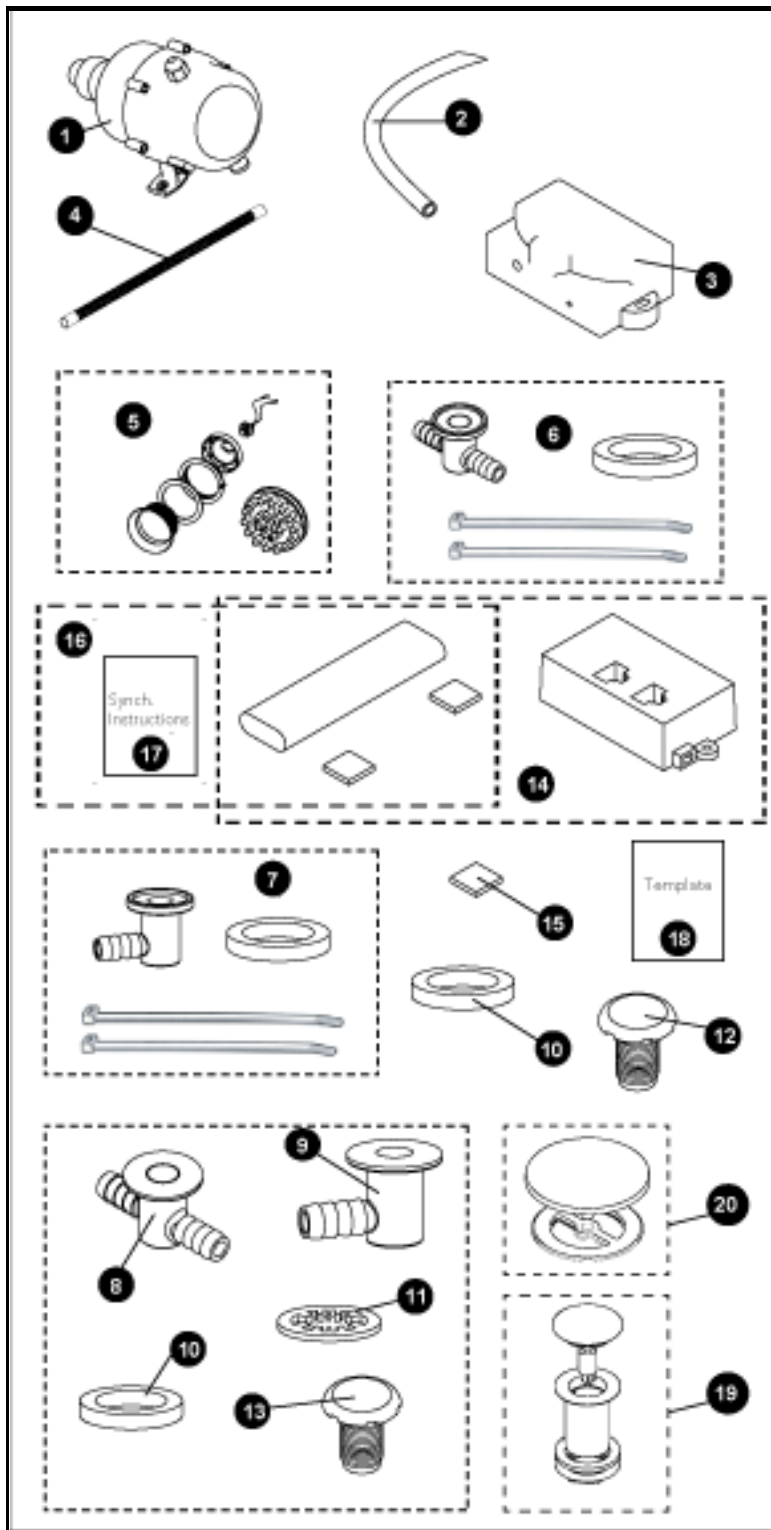

Acrylic AirBath™
with Remote

Item	Part	Description
1	THU5173	Blower/Controller/Wet Detector
2	9BU5001 - A	Air Hose (3/8") - 10 ft.
3	THU5174	LED Controller
4	9BU5002	3' Blower Hose
5	THU5175	LED Light Kit
6	THU5129	T Fitting Kit
7	THU5130	L Fitting Kit
8	9AU5017	T Fitting No Rim
9	9AU5018	L Fitting No Rim
10	9EU5001	Black Washer
11	7CU5002	Wet Sensor Jet Washer
12	THU5154#01	ABS Jet (7/8" long) - Cotton
	THU5154#12	ABS Jet (7/8" long) - Sedona Beige
13	THU5155#01	Brass Jet (7/8" long) - Cotton
	THU5155#12	Brass Jet (7/8" long) - Sedona Beige
14	THU5176	Remote with receiver
15	8HU5020	Magnet
16	THU5184	Remote
17	0GU5085	Synchronization Instruction
18	0GU5002-1	Template (models 784, 794, 904, 930)
	0GU5016	Template (models 781, 785, 789, 964, 974)
	0GU5043	Template (model 782)
	0GU5053	Template (model 626)
19	THU5167#\$\$-A	Drain
20	THU5169#\$\$-A	Overflow Cover

Note:

Product Number Explanations

ABR

- (A) Acrylic
- (B) Bathtub
- (R) Air with remote

Colors

- (#CP) Polished Chrome
- (#BN) Brushed Nickel
- (#PN) Polished Nickel

Actual Product may vary slightly from illustration.