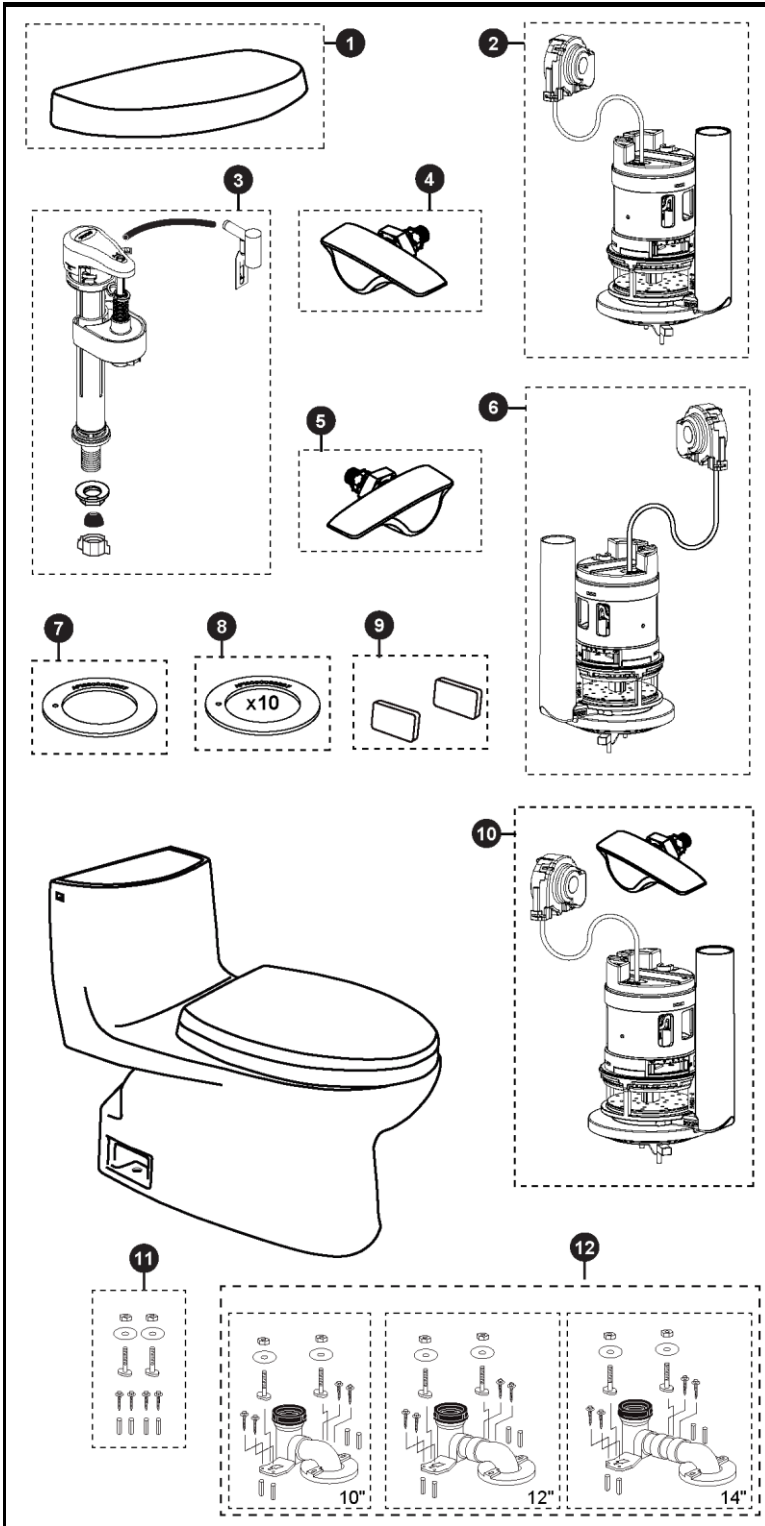

# MS614114CUF, MS614114CUFG, MS614114CUFRG & CST614CUFGT20

MS614114CUF  
CST614CUF

MS614114CUFRG  
CST614CUFRG

CST614CUFGT20

MS614114CUFG  
CST614CUFG

**Carlyle® II 1G**

**1.0 Gpf Toilet, Elongated,  
Tornado Flush®, Skirted, Universal Height,  
(including Right Hand Lever & CeFIONtect®)**

Item	Part	Description
1	TCU604CRU#01	Tank Lid - Cotton
	TCU604CRU#03	Tank Lid - Bone
	TCU604CRU#11	Tank Lid - Colonial White
	TCU604CRU#12	Tank Lid - Sedona Beige
	TCU604CRU#51	Tank Lid - Ebony
2	THU498	Flush Valve Tower
3	TSU55A	Fill Valve
4	THU476#CP	Trip Lever Handle - Chrome Plated
5	THU657#CP	Trip Lever Handle - Chrome Plated Right Hand
6	THU732	Flush Valve Tower - Right Hand side
7	THU474	Seal Gasket (1 piece)
8	THU475	Seal Gasket (10pieces)
9	TCU884CV#01	Side Plates w/ Velcro Tape - Cotton
	TCU884CV#03	Side Plates w/ Velcro Tape - Bone
	TCU884CV#11	Side Plates w/ Velcro Tape - Colonial White
	TCU884CV#12	Side Plates w/ Velcro Tape - Sedona Beige
	TCU884CV#51	Side Plates w/ Velcro Tape - Ebony
10	THU161#CP	Flush Valve & Trip Lever Handle combo
11	THU020N	Unifit Mounting Set
12	TSU01W.10R	UniFit - 10" Rough-in
	TSU01W.12R	UniFit - 12" Rough-in
	TSU01W.14R	UniFit - 14" Rough-in

### One-piece Toilet

(MS) Toilet & Seat Combination  
(CST) Gravity Type Toilet  
(614) Toilet Model  
(114) Seat Model

(C) Tornado Flush®  
(U) 1.0gpf / 3.8Lpf  
(F) Universal Height  
(G) CeFIONtect®  
(R) Right Hand Handle  
(T20) Washlet+