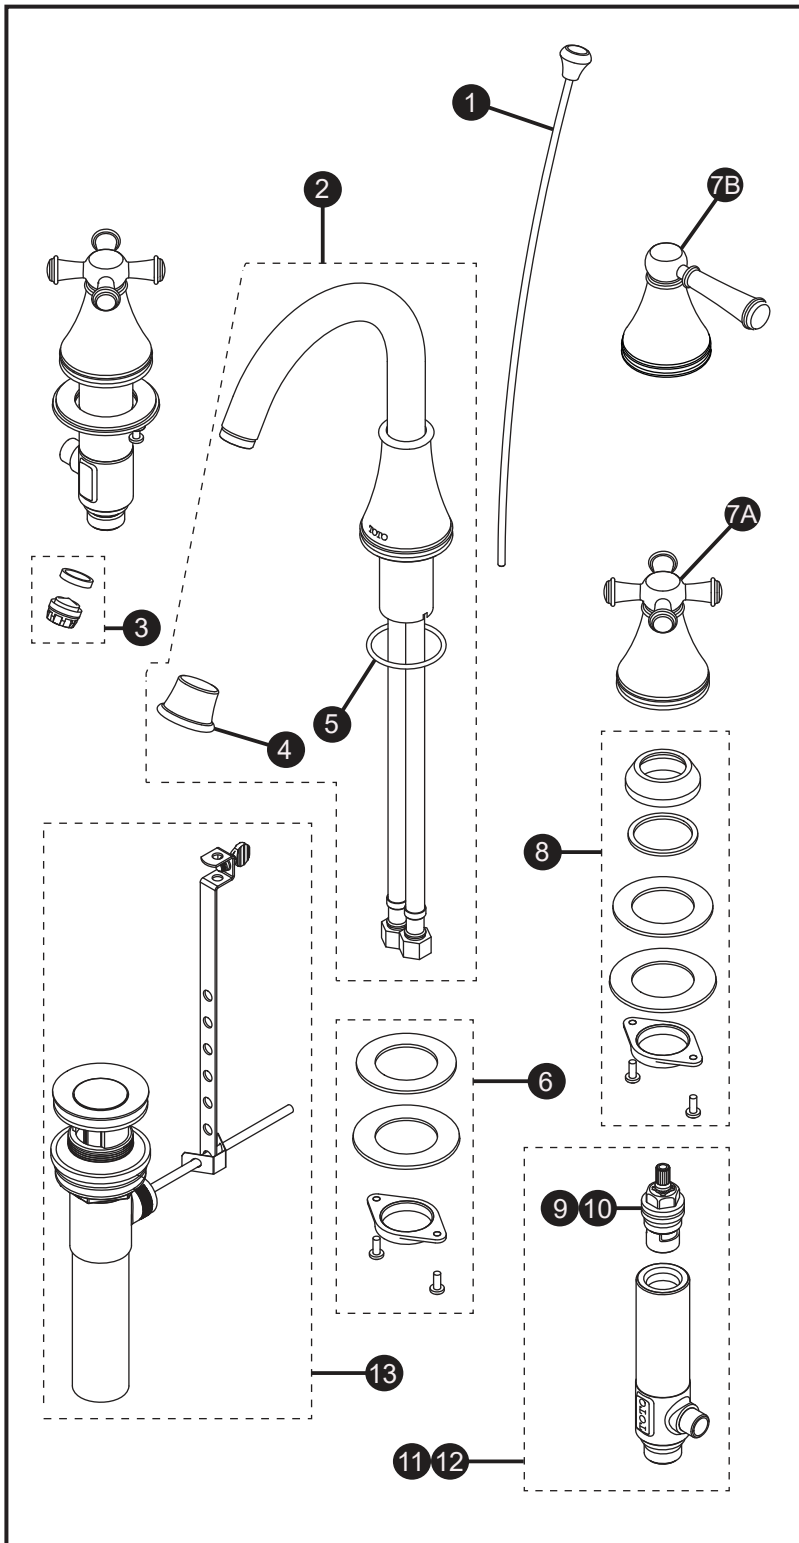

TL220DDH#\$\$
 TL220DDH12#\$\$
 TL220DD1H#\$\$
 TL220DD1H12#\$\$

Vivian Alta® Widespread Lavatory Faucet

Item	Part	Description
1*	THP4880#\$\$	Lift rod w/knob
2*	THP4994S#\$\$	Spout assembly
3	THP4995	1.5 gmp Aerator & gasket
	THP5076	1.2 gpm Aerator & gasket
4*	THP4996#\$\$	Housing
5	THP4997	Gasket
6	THP4998	Mounting hardware, spout
7A*	THP4862#\$\$	Handle assembly, TL220DDH
7B*	THP4861#\$\$	Handle assembly, TL220DD1H
8	THP4863	Mounting hardware, valve
9	THP4865	Cartridge, hot
10	THP4864	Cartridge, cold
11	THP4867	Valve assembly, hot
12	THP4866	Valve assembly, cold
13*	THP4856#\$\$	Drain assembly

* Please specify finish when ordering

LEGEND

\$\$ = Denotes Finish

#CP = Polished Chrome

#BN = Brushed Nickel

#PN = Polished Nickel