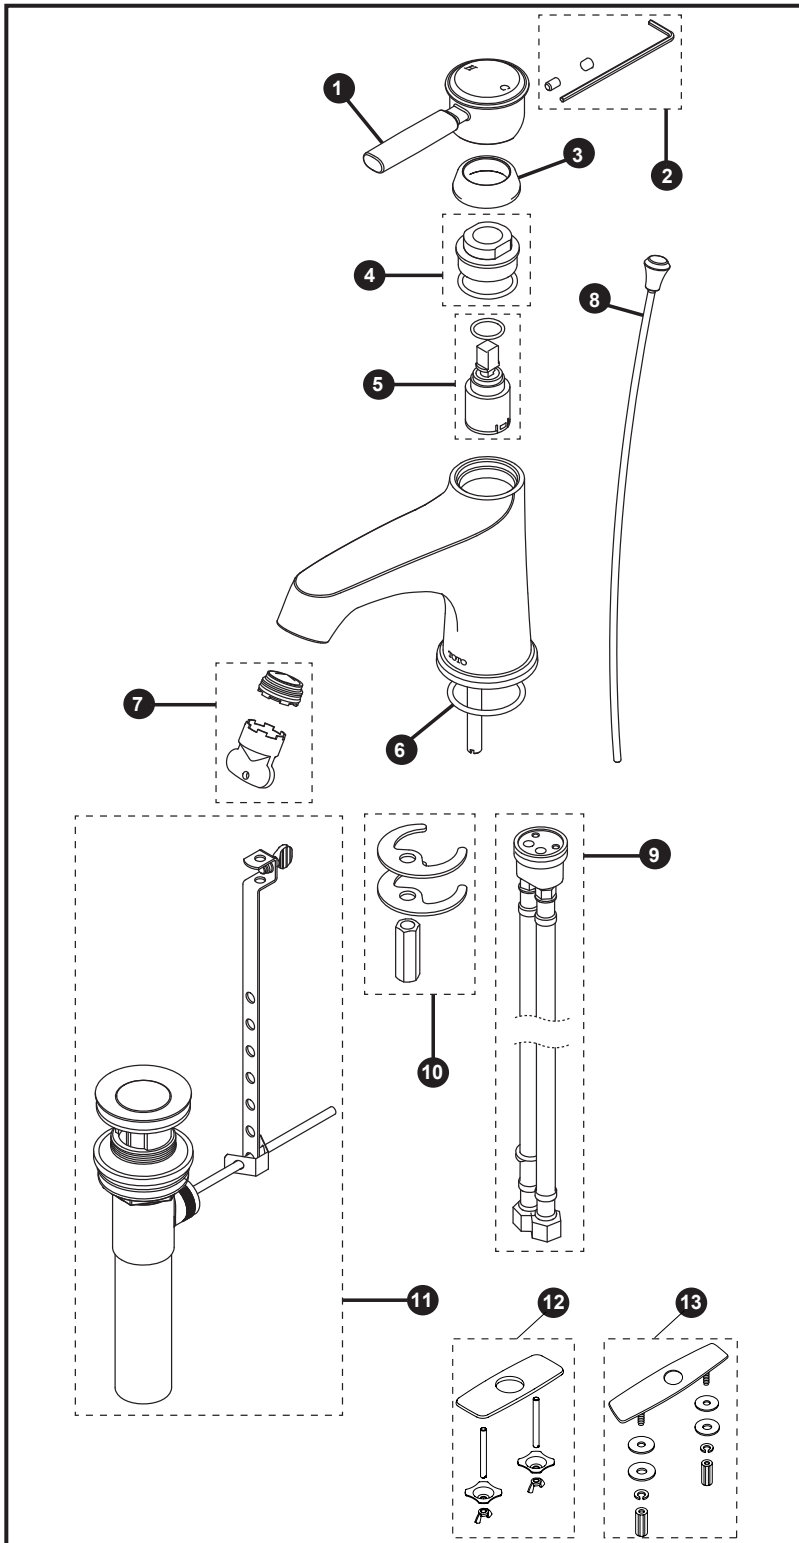

Single Handle Lavatory Faucet

Item	Part	Description
1*	THP4980#\$\$	Handle
2	THP4871	Set screw, plug & hex wrench
3*	THP4872#\$\$	Cover, nut
4	THP4873	Nut w/ o-ring
5	THP4874	Mixing cartridge w/ o-ring
6	THP4947	O-ring
7	THP4979	Aerator & key
	THP5071	1.2 gpm aerator & key
8*	THP4912#\$\$	Lift rod w/ knob
9	THP4876	Hose assembly
10	THP4859	Mounting hardware, spout
11*	THP4856#\$\$	Drain assembly
12	THP3158#CP	Cover plate - 4"
13	71244T8CC	Cover plate - 8"

*Please select finish code before ordering

LEGEND	
\$\$	= Denotes Finish
#CP	= Polished Chrome
#BN	= Brushed Nickel
#PN	= Polished Nickel