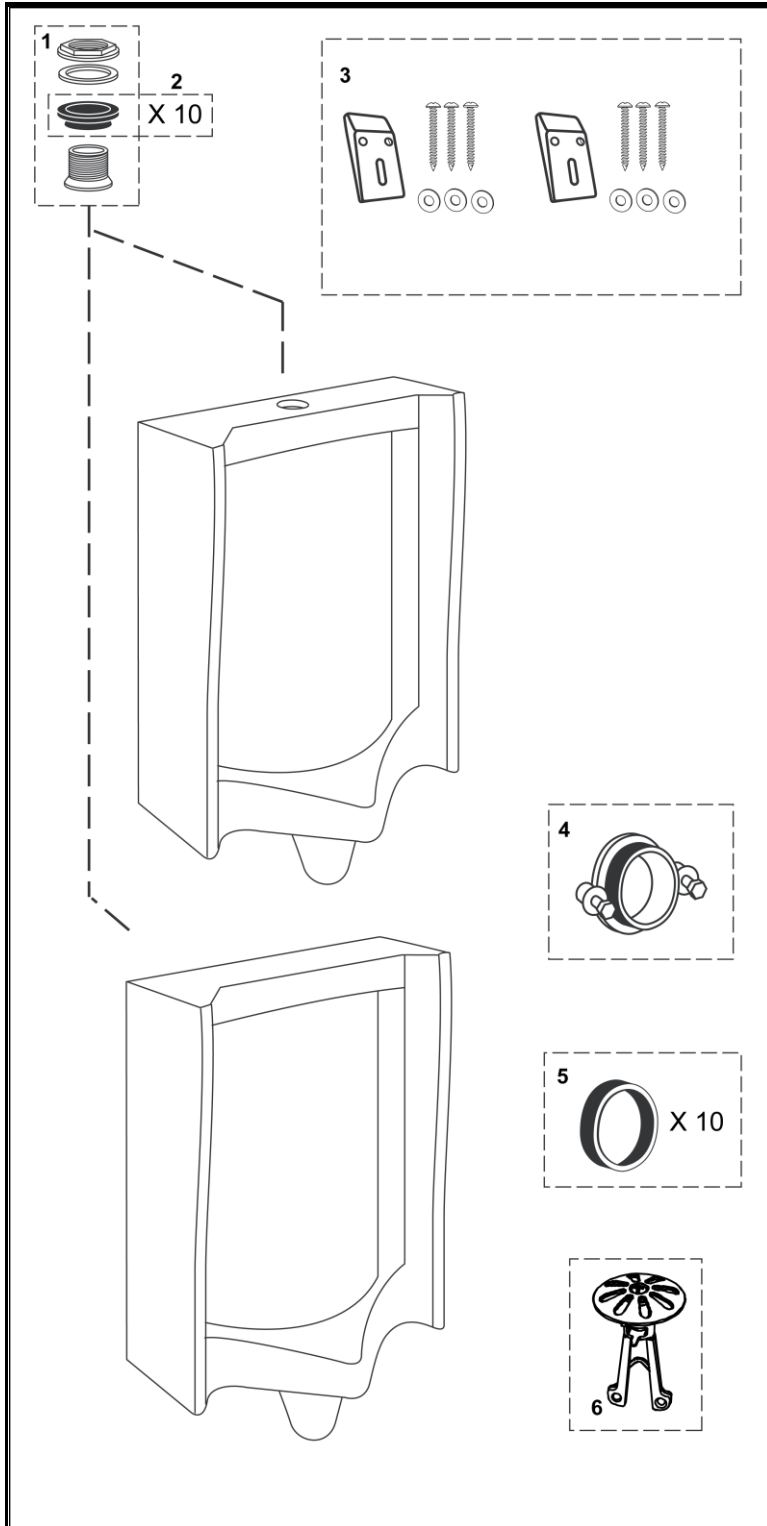

Commercial Washout Urinal
0.125 Gpf / 0.473 Lpf
3/4" Spud Inlet
2" IPS Outlet Flange

Item	Part	Description
1	THU078	Spud
2	THU118	Spud Gaskets (10 pieces)
3	THU110	Wall Hanger
4	THU079	Outlet Flange
5	THU119	Outlet Flange Gaskets (10 pieces)
6	THU3045R-A	Strainer

Note:

Product Number Explanations

Urinal
 (UT) Urinal
 (445) Model
 (U) Ultra Low Flush
 (V) Back Spud Inlet

Actual Product may vary slightly from illustration.