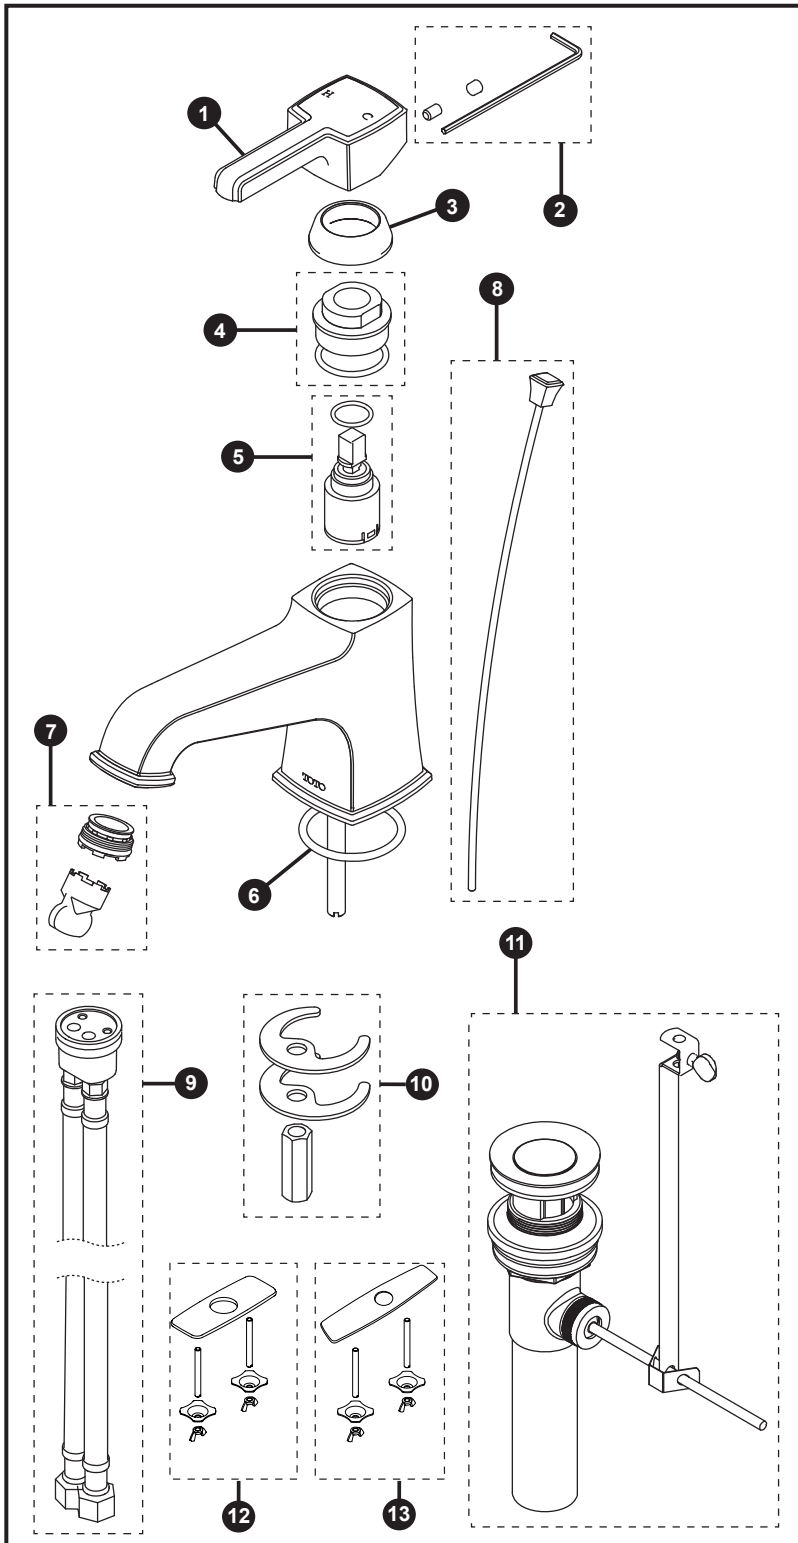

**Connelly™  
Single Handle Lavatory Faucet**

Item	Part	Description
1*	THP4950#\$\$	Handle
2	THP4871	Set screw, plug & hex wrench
3*	THP4872#\$\$	Cover, nut
4	THP4873	Nut w/ O-Ring
5	THP4874	Mixing cartridge w/ O-ring
6	THP4947	O-ring
7	THP4869	Aerator & key
	THP5071	1.2 gpm aerator & key
8*	THP4951#\$\$	Lift rod w/ knob
9	THP4876R	Hose assembly
10	THP4859	Mounting hardware, spout
11*	THP4856#\$\$	Drain assembly
12	THP3158#CP	Cover plate – 4"
13	THP3159#CP	Cover plate – 8"

\* Please select finish code before ordering.

LEGEND	
\$\$	= Denotes Finish
#CP	= Polished Chrome
#BN	= Brushed Nickel
#PN	= Polished Nickel