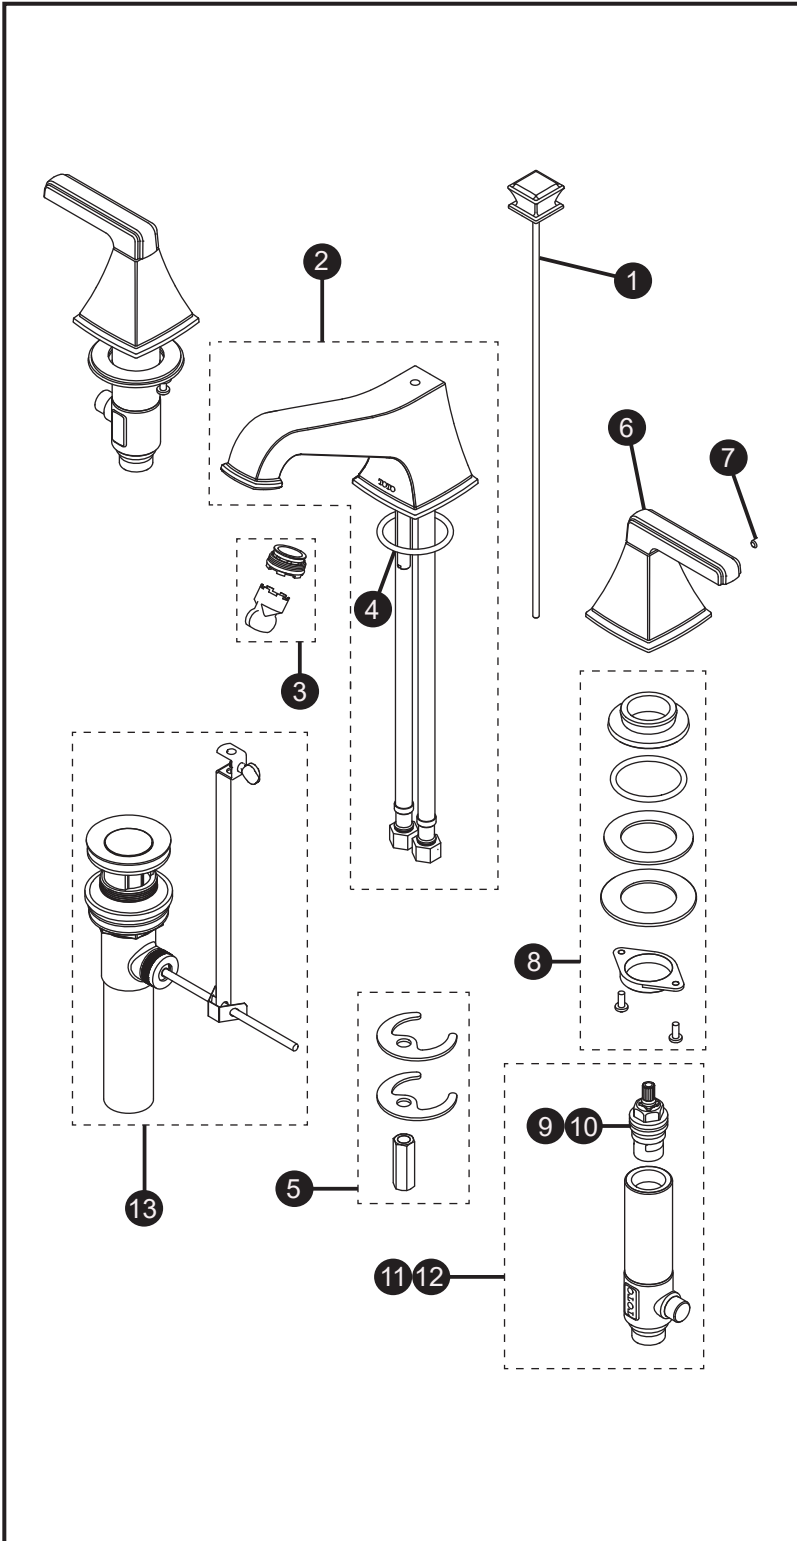

**Connelly®
Widespread Lavatory Faucet**

Item	Part	Description
1*	THP4945#\$\$	Lift rod w/knob
2*	THP4946S#\$\$	Spout assembly
3	THP4869	1.5 gpm Aerator & key
	THP5071	1.2 gpm Aerator & key
4	THP4947	O-ring
5	THP4859	Mounting hardware, spout
6*	THP4948#\$\$	Handle assembly
7	THP4949	Set screw & hex wrench
8	THP4942	Mounting hardware, valve
9	THP4865	Cartridge, hot
10	THP4864	Cartridge, cold
11	THP4867	Valve assembly, hot
12	THP4866	Valve assembly, cold
13*	THP4856#\$\$	Drain assembly

* Please select finish code before ordering.

LEGEND
\$ = Denotes Finish
#CP = Polished Chrome
#BN = Brushed Nickel
#PN = Polished Nickel