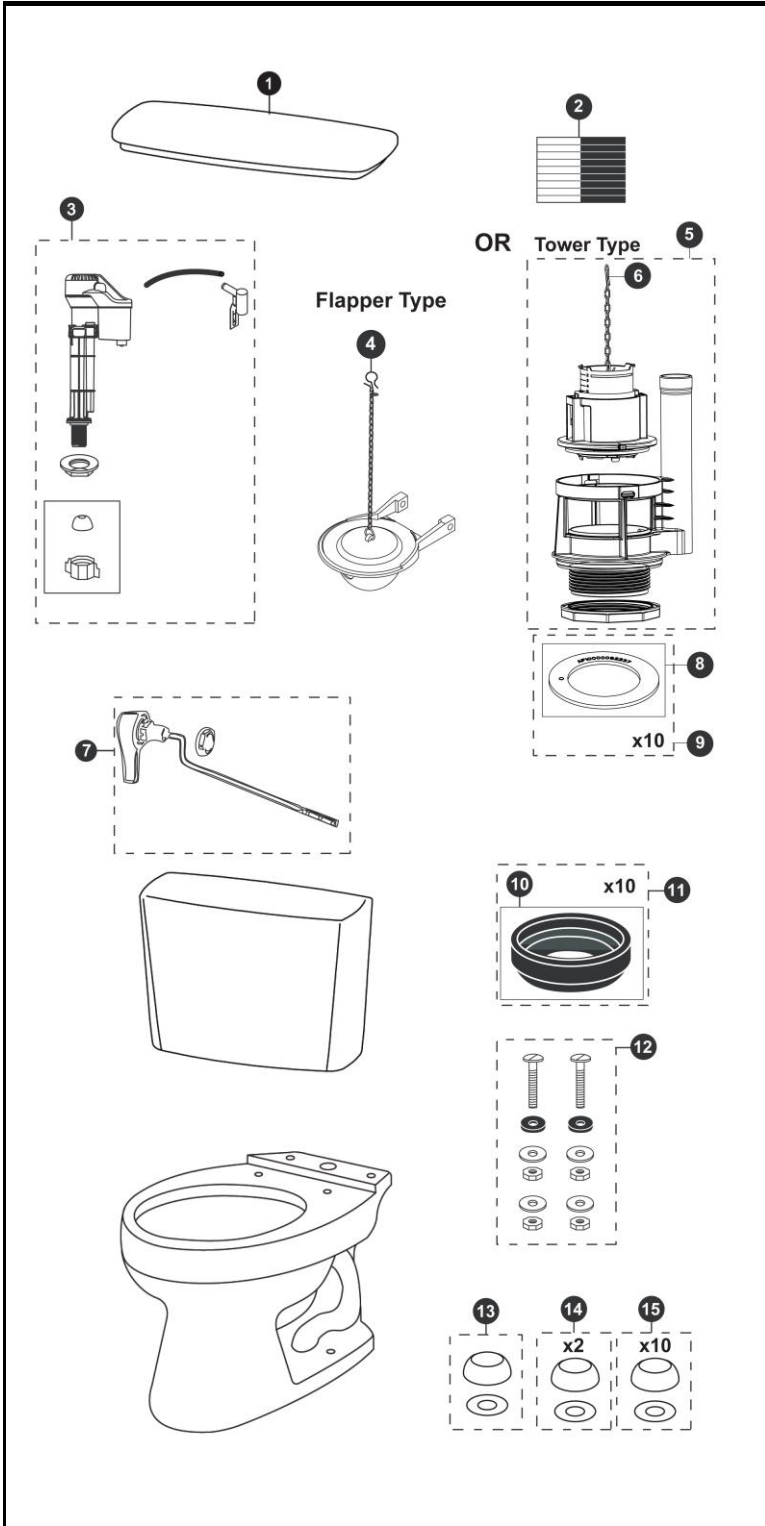

CST744ELN CST744ELRN
 C744EL C744EL
 ST744E ST744ER

**EcoDrake® Transitional
 1.28 Gpf Toilet, Elongated,
 E-Max®, ADA, 12" Rough-In**

Actual Product may vary slightly from illustration.

Item	Part	Description
1	TCU744CRE#01	Tank Lid w/ Velcro Tape - Cotton
	TCU744CRE#03	Tank Lid w/ Velcro Tape - Bone
	TCU744CRE#11	Tank Lid w/ Velcro Tape - Colonial White
	TCU744CRE#12	Tank Lid w/ Velcro Tape - Sedona Beige
	TCU744CRE#51	Tank Lid w/ Velcro Tape - Ebony
2	THU107	Velcro Tape
3	TSU708	Fill Valve
4	THU500S	Flapper w/ Chain
5	THU443.10B-A	Drain Valve for Tower Type
6	THU440-A	Flush Tower
7	THU398#01-A	Trip Lever - Cotton
	THU398#CP-A	Trip Lever - Chrome Plated
	THU398#BN-A	Trip Lever - Brushed Nickel
	THU398#PN-A	Trip Lever - Polished Nickel
	THU399#CP-A	Trip Lever, Right Hand - Chrome Plated
8	THU407	Seal Gasket (1 piece)
9	THU370	Seal Gasket (10 pieces)
10	9BU024E	3" Tank to Bowl Gasket
11	THU131	Tank to Bowl Gaskets (10 pieces)
12	TSU01D	Tank Mounting Kit
13	THU044#01	Bolt Cap Set - Cotton (1 set)
	THU044#03	Bolt Cap Set - Bone (1 set)
	THU044#11	Bolt Cap Set - Colonial White (1 set)
	THU044#12	Bolt Cap Set - Sedona Beige
	THU044#51	Bolt Cap Set - Ebony
14	THU044S#01	Bolt Cap Sets - Cotton (2 pieces)
	THU044S#03	Bolt Cap Sets - Bone (2 pieces)
	THU044S#11	Bolt Cap Sets - Colonial White (2 pieces)
	THU044S#12	Bolt Cap Sets - Sedona Beige (2 pieces)
	THU044S#51	Bolt Cap Sets - Ebony (2 pieces)
15	THU098#01	Bolt Cap Sets - Cotton (20 pieces)
	THU098#03	Bolt Cap Sets - Bone (20 pieces)
	THU098#11	Bolt Cap Sets - Colonial White (20 pieces)
	THU098#12	Bolt Cap Sets - Sedona Beige (20 pieces)
	THU098#51	Bolt Cap Sets - Ebony (20 pieces)

Note:

Product Number Explanations		
Two-Piece Toilet	Tank	Bowl
(CST) Gravity Type Toilet	(ST) Tank	(C) Bowl
(744) Model #	(744) Model #	(744) Model #
(E) E-Max®	(E) E-Max®	(E) E-Max®
(L) ADA Compliant	(R) Right Hand Option	(L) ADA Compliant
(R) Right Hand Option		
(N) Model Letter		