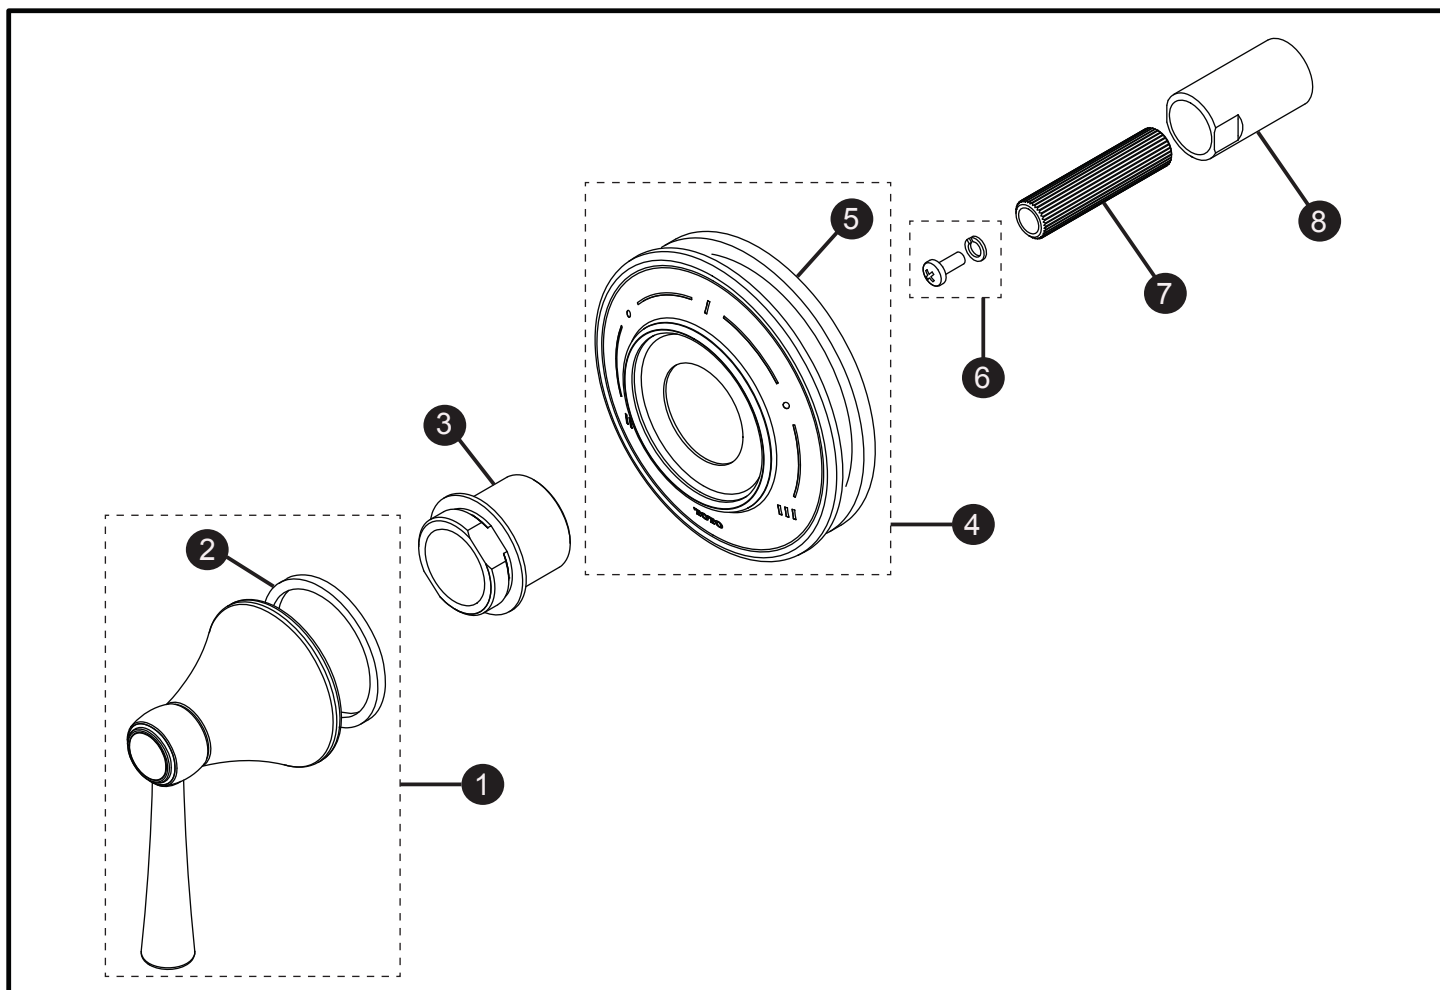

Silas®
Three-Way Diverter Trim with Off

Item	Part	Description
1*	THP4835#\$\$	Handle Assembly
2	THP4828	Gasket
3	THP4827	Collar
4*	THP4927#\$\$	Escutcheon with Gasket
5	THP4826	Gasket
6	THP4825	Screw and Lock Washer
7	THP4824	Adapter
8	THP4823	Threaded Extension

LEGEND
\$\$ = Denotes Finish
#CP = Polished Chrome
#BN = Brushed Nickel
#PN = Polished Nickel

* Please specify finish when ordering