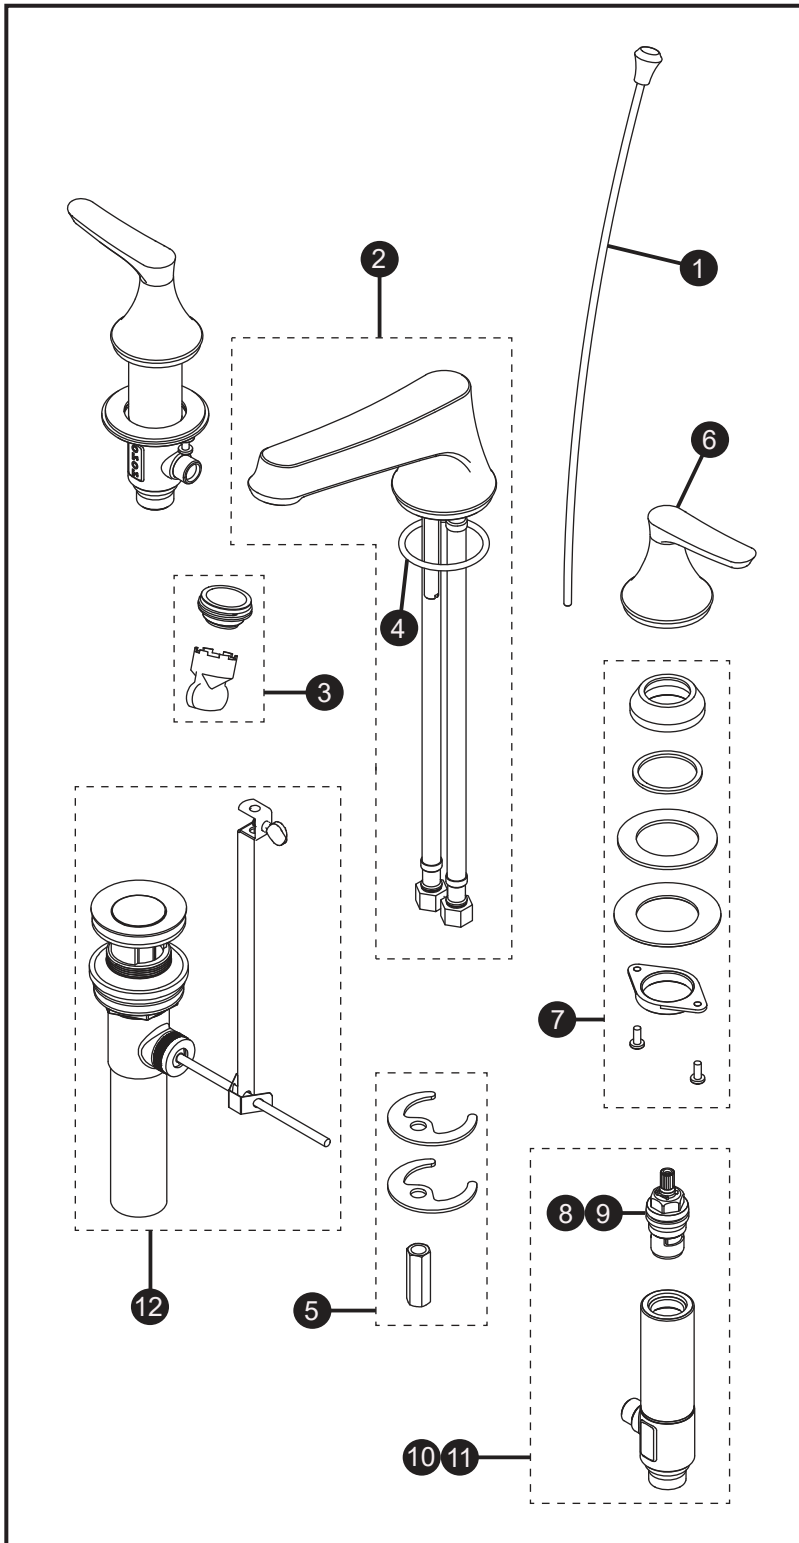

**Widespread Lavatory Faucet**

Item	Part	Description
1*	THP4912#\$\$	Lift rod w/ knob
2*	THP4916S#\$\$	Spout assembly
3	THP4913	1.5 gpm Aerator & key
	THP5071	1.2 gpm Aerator & key
4	THP4914	O-ring
5	THP4859	Mounting hardware, spout
6*	THP4915#\$\$	Handle assembly
7	THP4863	Mounting hardware, valve
8	THP4865	Cartridge, hot
9	THP4864	Cartridge, cold
10	THP4867	Valve assembly, hot
11	THP4866	Valve assembly, cold
12*	THP4856#\$\$	Drain assembly

\* Please specify finish code before ordering.

LEGEND	
\$\$	= Denotes Finish
#CP	= Polished Chrome
#BN	= Brushed Nickel
#PN	= Polished Nickel