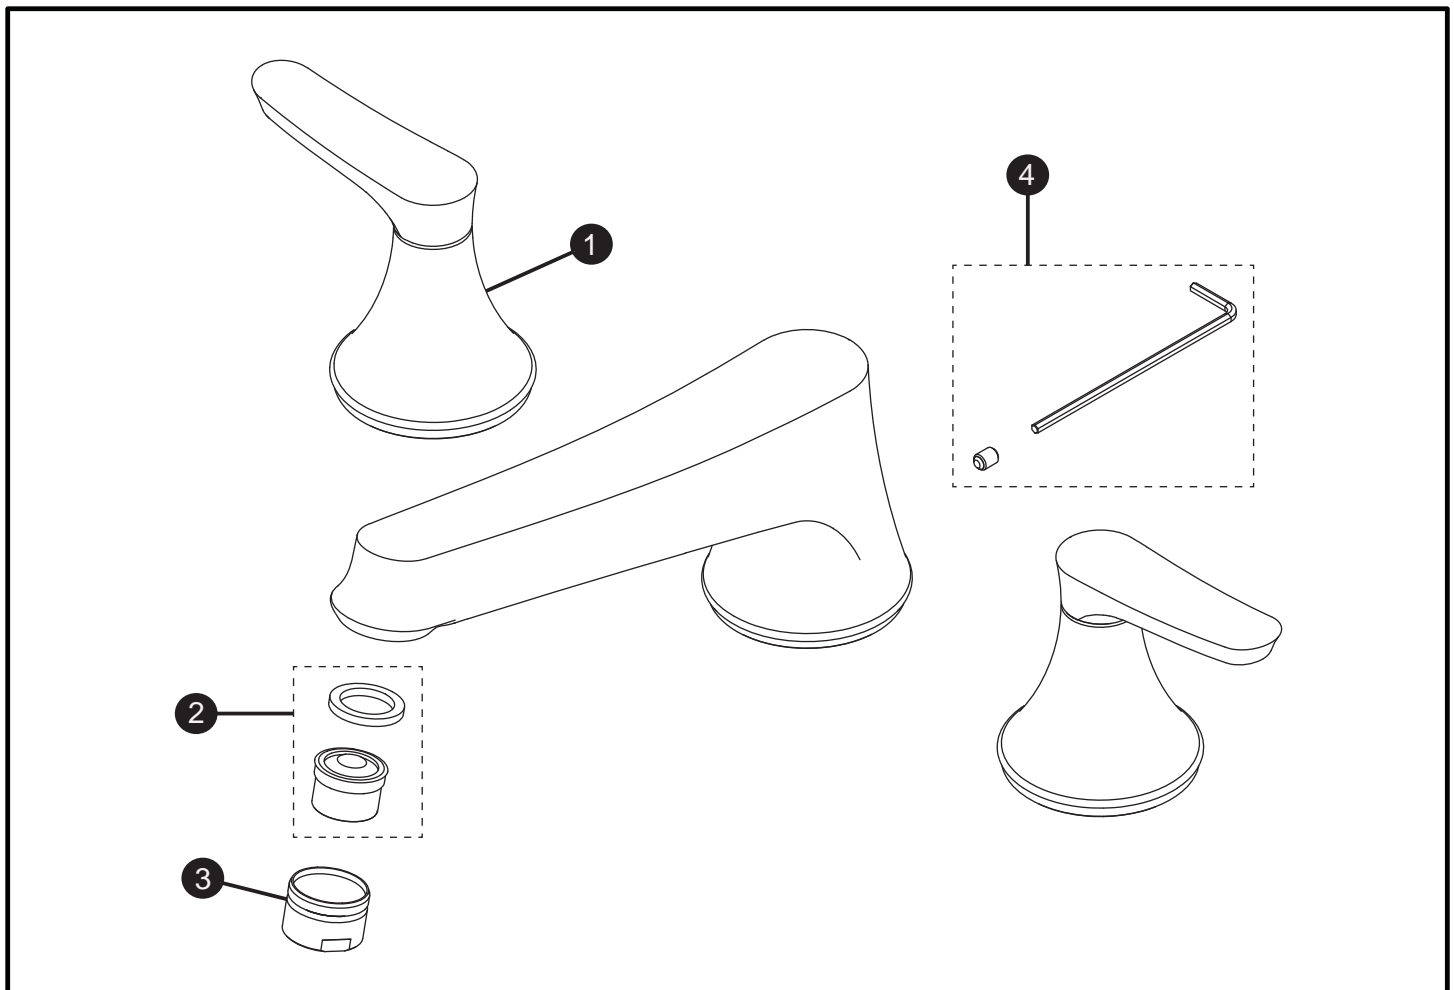

Wyeth™
Three-Hole Roman Tub Trim

Item	Part	Description
1*	THP4918#\$\$	Handle Assembly
2	THP4811	Flow Insert and Gasket
3*	THP4919#\$\$	Housing
4	THP4882	Set Screw and Hex Wrench

* Please specify finish when ordering

LEGEND
\$\$ = Denotes Finish
#CP = Polished Chrome
#BN = Brushed Nickel
#PN = Polished Nickel