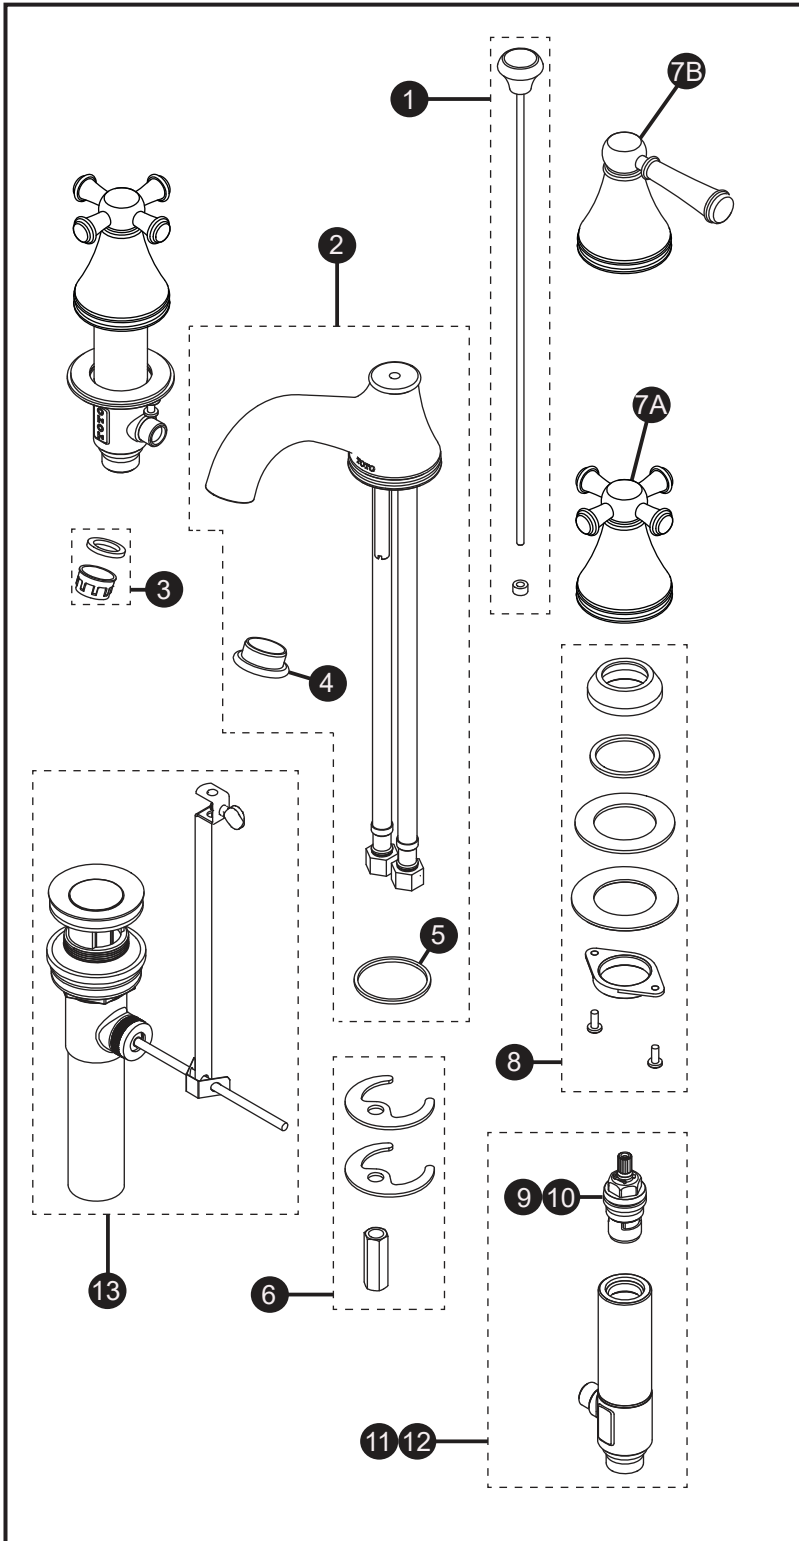

TL220DD#\$\$  
 TL220DD12#\$\$  
 TL220DD1#\$\$  
 TL220DD112#\$\$

**Vivian®**

**Widespread Lavatory Faucet**

Item	Part	Description
1*	THP4854#\$\$	Lift Rod w/ Knob
2*	THP4860S#\$\$	Spout Assembly
3	THP4857	1.5 gpm Aerator & Gasket
	THP5070	1.2 gpm Aerator & Gasket
4*	THP4858#\$\$	Housing
5	THP4933	Gasket
6	THP4859	Mounting Hardware, Spout
7A*	THP4862#\$\$	Handle Assembly, TL220DD
7B*	THP4861#\$\$	Handle Assembly, TL220DD1
8	THP4863	Mounting Hardware, Valve
9	THP4865	Cartridge, Hot
10	THP4864	Cartridge, Cold
11	THP4867	Valve Assembly, Hot
12	THP4866	Valve Assembly, Cold
13*	THP4856#\$\$	Drain Assembly

\* Please specify finish when ordering

LEGEND	
\$\$	= Denotes Finish
#CP	= Polished Chrome
#BN	= Brushed Nickel
#PN	= Polished Nickel