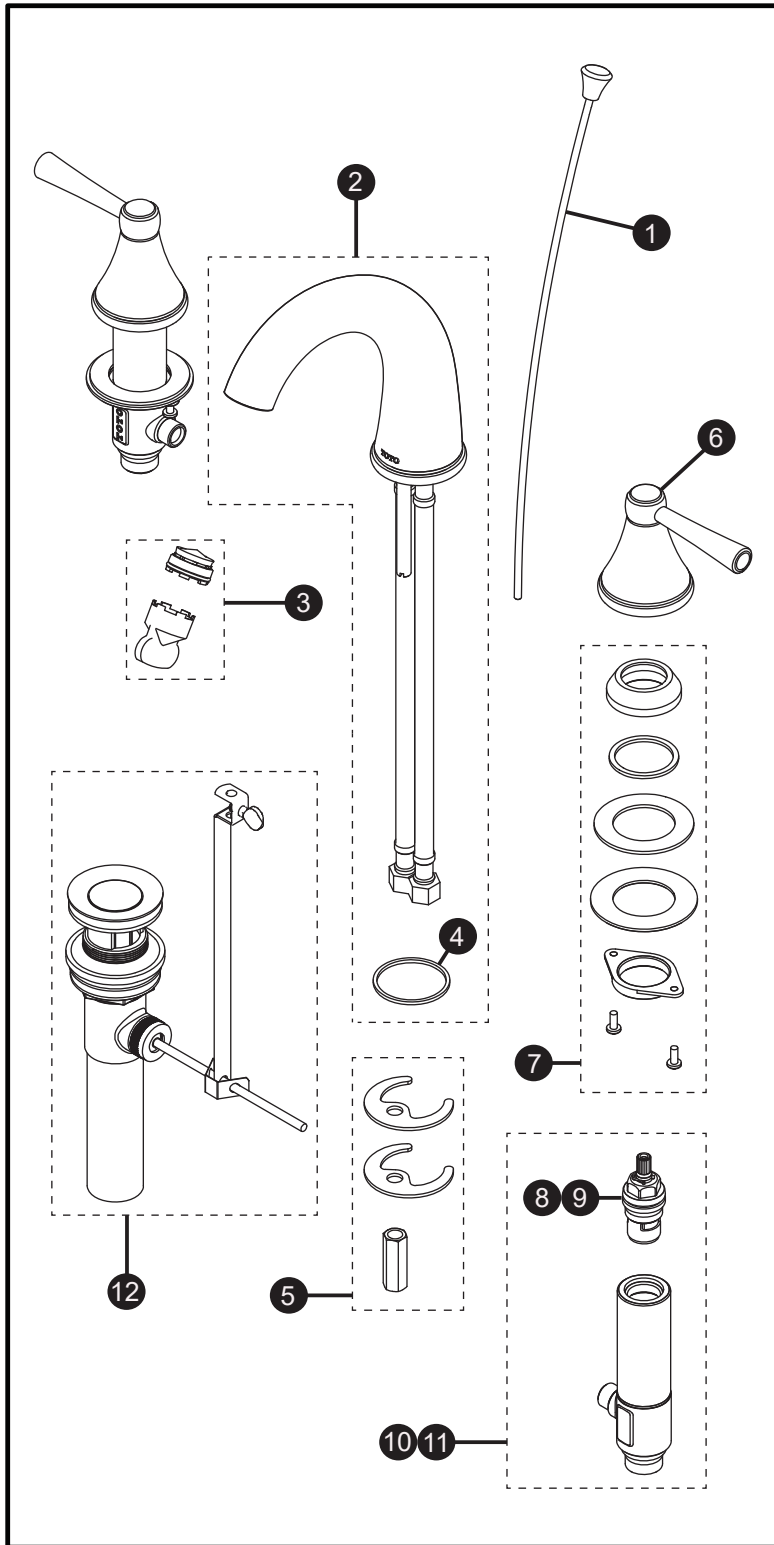

Widespread Lavatory Faucet

Item	Part	Description
1*	THP4878#\$\$	Lift Rod w/ Knob
2*	THP4855S#\$\$	Spout Assembly
3	THP4869	1.5 gpm Aerator & Key
	THP5071	1.2 gpm Aerator & Key
4	THP4932	Gasket
5	THP4859	Mounting Hardware, Spout
6*	THP4870#\$\$	Handle Assembly
7	THP4863	Mounting Hardware, Valve
8	THP4865	Cartridge, Hot
9	THP4864	Cartridge, Cold
10	THP4867	Valve Assembly, Hot
11	THP4866	Valve Assembly, Cold
12*	THP4856#\$\$	Drain Assembly

\* Please specify finish when ordering

LEGEND	
\$\$	= Denotes Finish
#CP	= Polished Chrome
#BN	= Brushed Nickel
#PN	= Polished Nickel