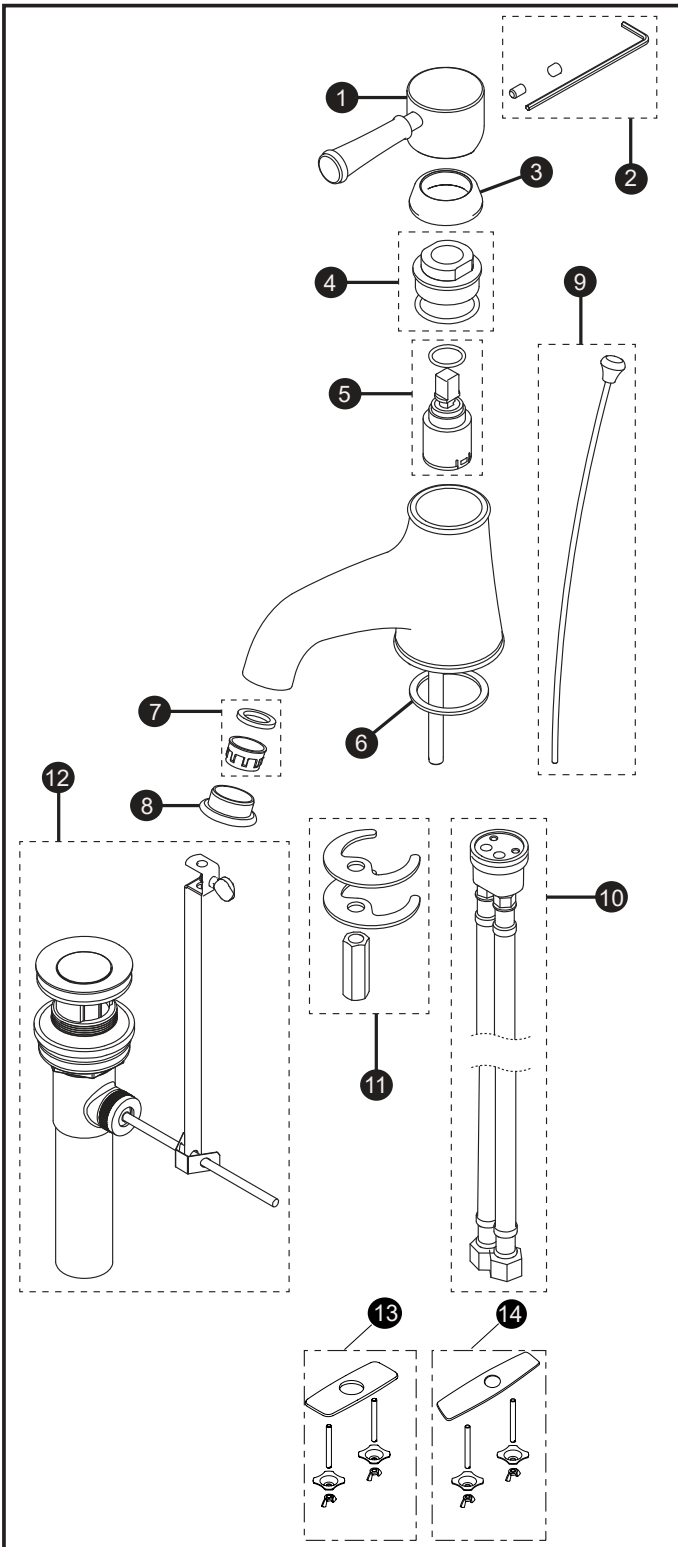

Single-Handle Lavatory Faucet

Item	Part	Description
1*	THP4879#\$\$	Handle
2	THP4871	Setscrew, plug & hex wrench
3*	THP4872#\$\$	Cover, nut
4	THP4873	Nut w/ o-ring
5	THP4874	Mixing cartridge w/ o-ring
6	THP4875	Gasket
7	THP4857	Aerator & gasket
	THP5070	1.2 gpm aerator & gasket
8*	THP4858#\$\$	Housing, aerator
9*	THP4880#\$\$	Lift rod w/ knob
10	THP4876R	Hose assembly
11	THP4859	Mounting hardware, spout
12*	THP4856#\$\$	Drain assembly
13	THP3158#CP	Cover plate – 4"
14	THP3159#CP	Cover plate – 8"

* Please specify finish when ordering*

LEGEND	
\$\$	= Denotes Finish
#CP	= Polished Chrome
#BN	= Brushed Nickel
#PN	= Polished Nickel