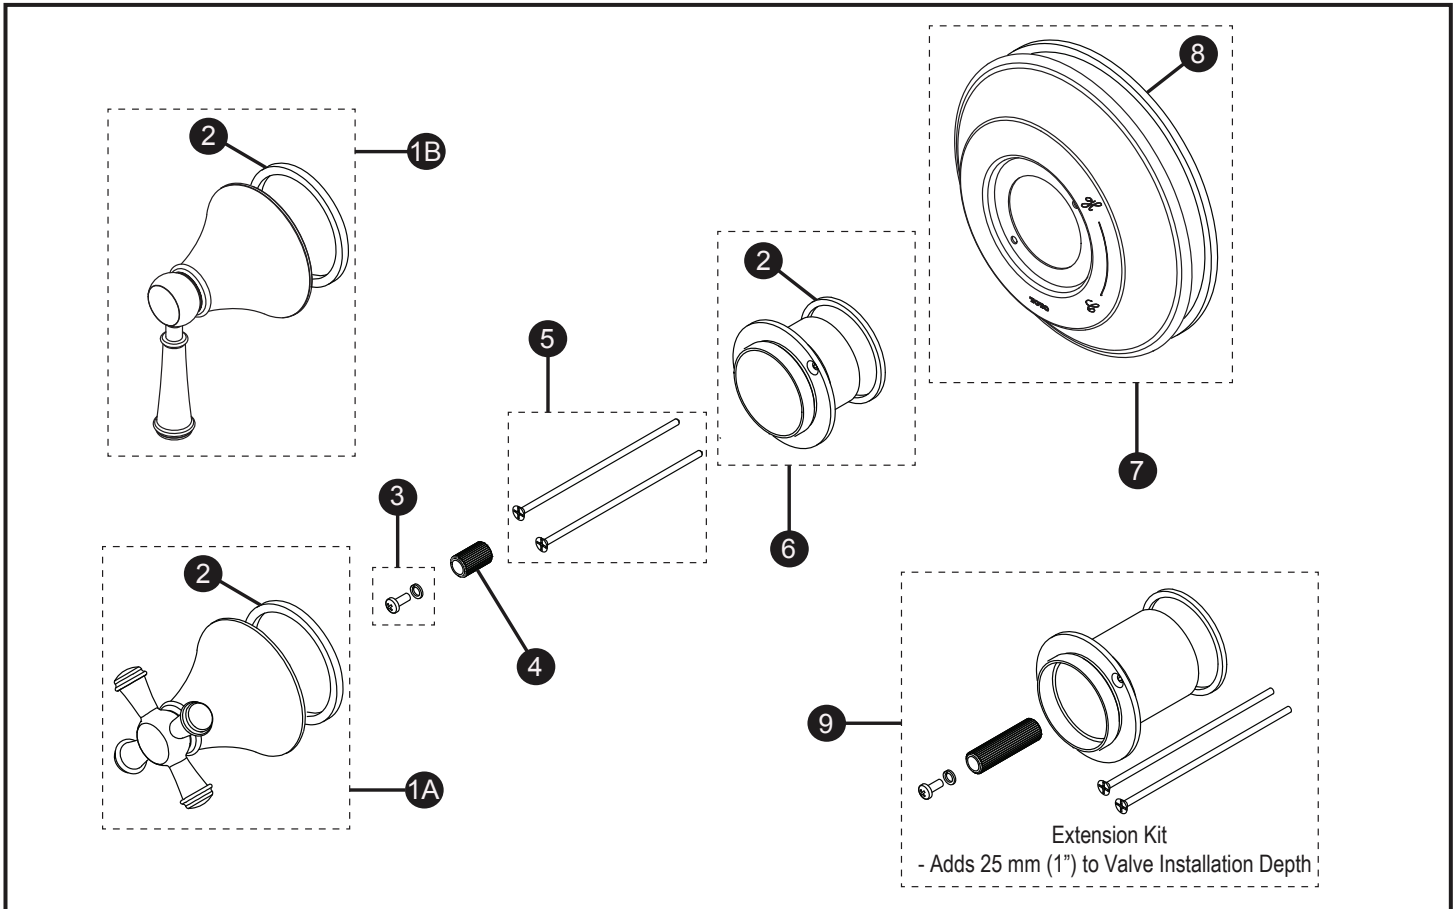

**Vivian®**  
**Pressure Balance Valve Trim**

Item	Part	Description
1A*	THP4843##	Handle Assembly, TS220P
1B*	THP4841##	Handle Assembly, TS220P1
2	THP4816	Gasket
3	THP4825	Screw and Lock Washer
4	THP4836	Adapter
5	THP4837	Screws (2 pcs)
6	THP4838	Collar with Gasket
7*	THP4842##	Escutcheon with Gasket
8	THP4840	Gasket
9	THP4709	Extension Kit

\* Please specify finish when ordering

LEGEND
## = Denotes Finish
#CP = Polished Chrome
#BN = Brushed Nickel
#PN = Polished Nickel