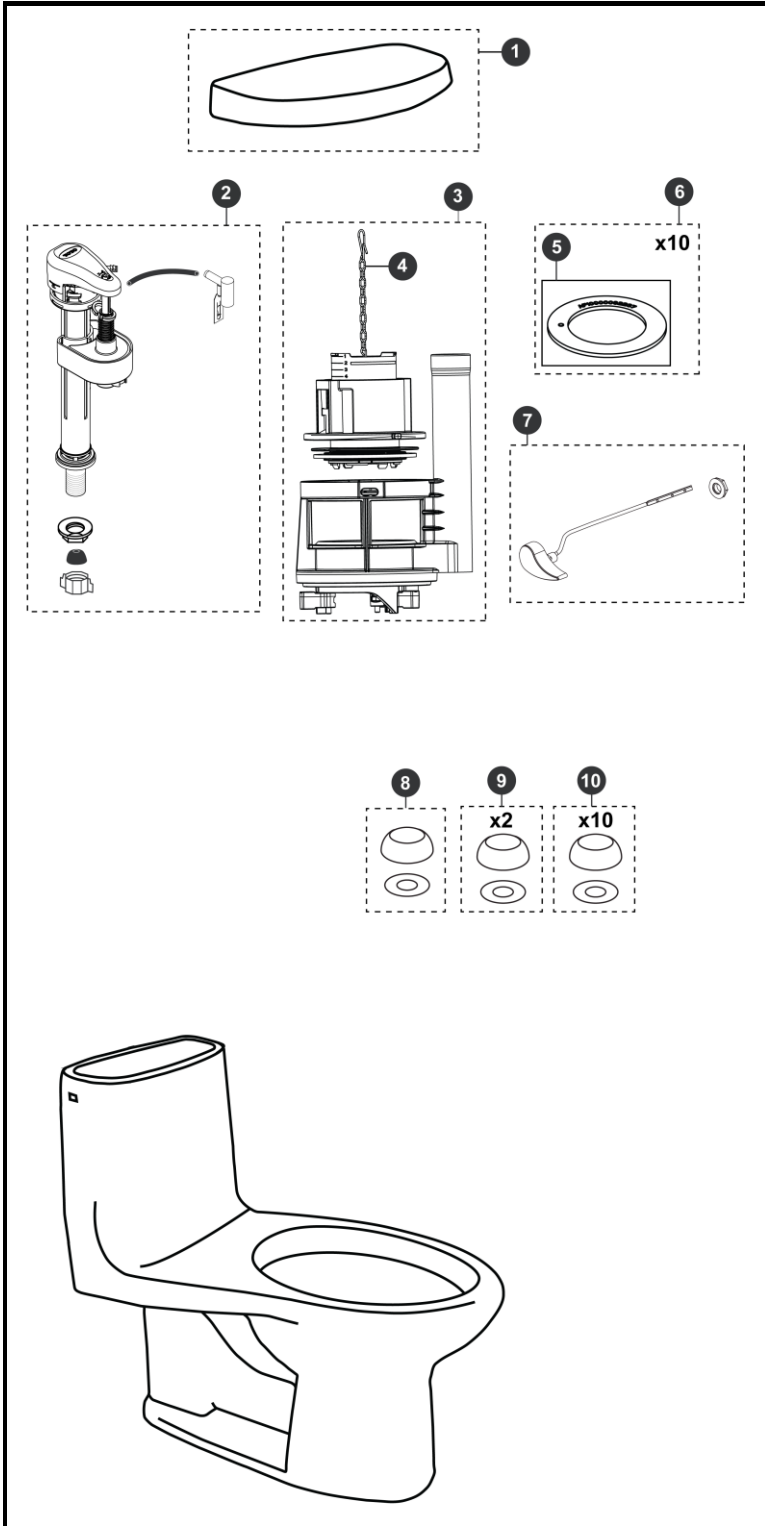

MS604114CEF
CST604CEF
CST604CEFT

MS604114CEFG
CST604CEFG
CST604CEFGT

Ultramax® II
1.28 Gpf Toilet, Elongated,
Tornado Flush™, Universal Height
(including CeFiONtect™)

Actual Product may vary slightly from illustration.

Item	Part	Description
1	TCU604CRE#01	Tank Lid w/ gasket - Cotton
	TCU604CRE#03	Tank Lid w/ gasket - Bone
	TCU604CRE#11	Tank Lid w/ gasket - Colonial White
	TCU604CRE#12	Tank Lid w/ gasket - Sedona Beige
	TCU604CRE#51	Tank Lid w/ gasket - Ebony
2	TSU81.30-A	Fill Valve
3	THU451.10A-A	Drain Valve
4	THU440-A	Flush Tower
5	THU407	Seal Gasket (1 piece)
6	THU370	Seal Gasket (10 pieces)
7	THU808#01-A	Trip Lever - Cotton
	THU808#03-A	Trip Lever - Bone
	THU808#11-A	Trip Lever - Colonial White
	THU808#12-A	Trip Lever - Sedona Beige
	THU808#51-A	Trip Lever - Ebony
	THU808#CP-A	Trip Lever - Chrome Plated
	THU808#BN-A	Trip Lever - Brushed Nickel
	THU808#PN-A	Trip Lever - Polished Nickel
8	THU044#01	Bolt Cap Set - Cotton (1 set)
	THU044#03	Bolt Cap Set - Bone (1 set)
	THU044#11	Bolt Cap Set - Colonial White (1 set)
	THU044#12	Bolt Cap Set - Sedona Beige (1 set)
	THU044#51	Bolt Cap Set - Ebony (1 set)
9	THU044S#01	Bolt Cap Set - Cotton (2 sets)
	THU044S#03	Bolt Cap Set - Bone (2 sets)
	THU044S#11	Bolt Cap Set - Colonial White (2 sets)
	THU044S#12	Bolt Cap Set - Sedona Beige (2 sets)
	THU044S#51	Bolt Cap Set - Ebony (2 sets)
10	THU098#01	Bolt Cap Set - Cotton (10 Sets)
	THU098#03	Bolt Cap Set - Bone (10 Sets)
	THU098#11	Bolt Cap Set - Colonial White (10 Sets)
	THU098#12	Bolt Cap Set - Sedona Beige (10 Sets)
	THU098#51	Bolt Cap Set - Ebony (10 Sets)

Note:

Product Number Explanations

1-Piece Toilet

(MS) Toilet & Seat Combination
(604) Toilet Model
(114) Seat Model
(C) Tornado Flush
(E) 1.28gpf / 4.8Lpf
(F) Universal Height
(G) CeFiONtect
(T) Drain Valve Tower