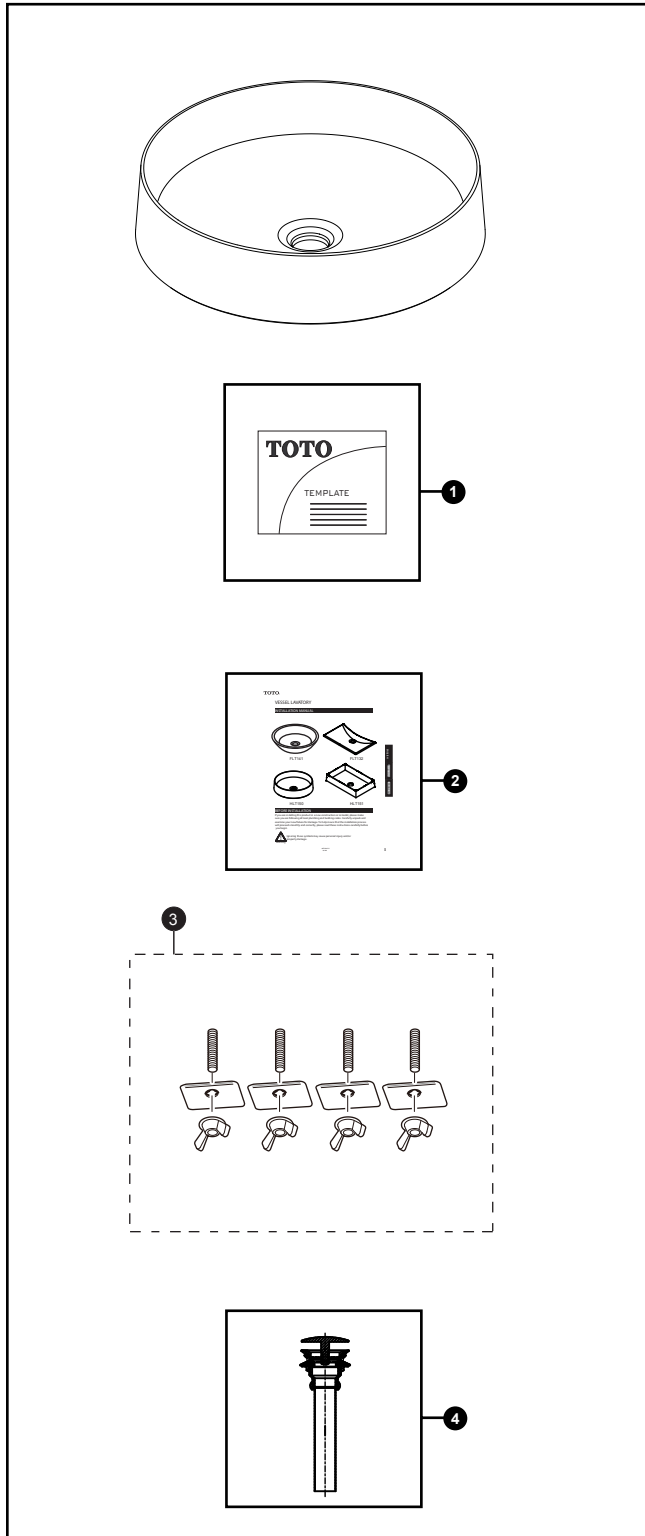

LLT150

LLT150

Round Vessel Lavatory

No.	Part Number	Description	Qty
1	0GU166	Template	1
2	0GU055-1	Installation Instructions	1
3	THU711	Mounting hardware	1
4	THU4538#CP	Drain Parts	1

Product Number Explanations

Vessel Lavatory
 (LLT) Luminist Lavatory
 (150) Model

Colors
 (#61)