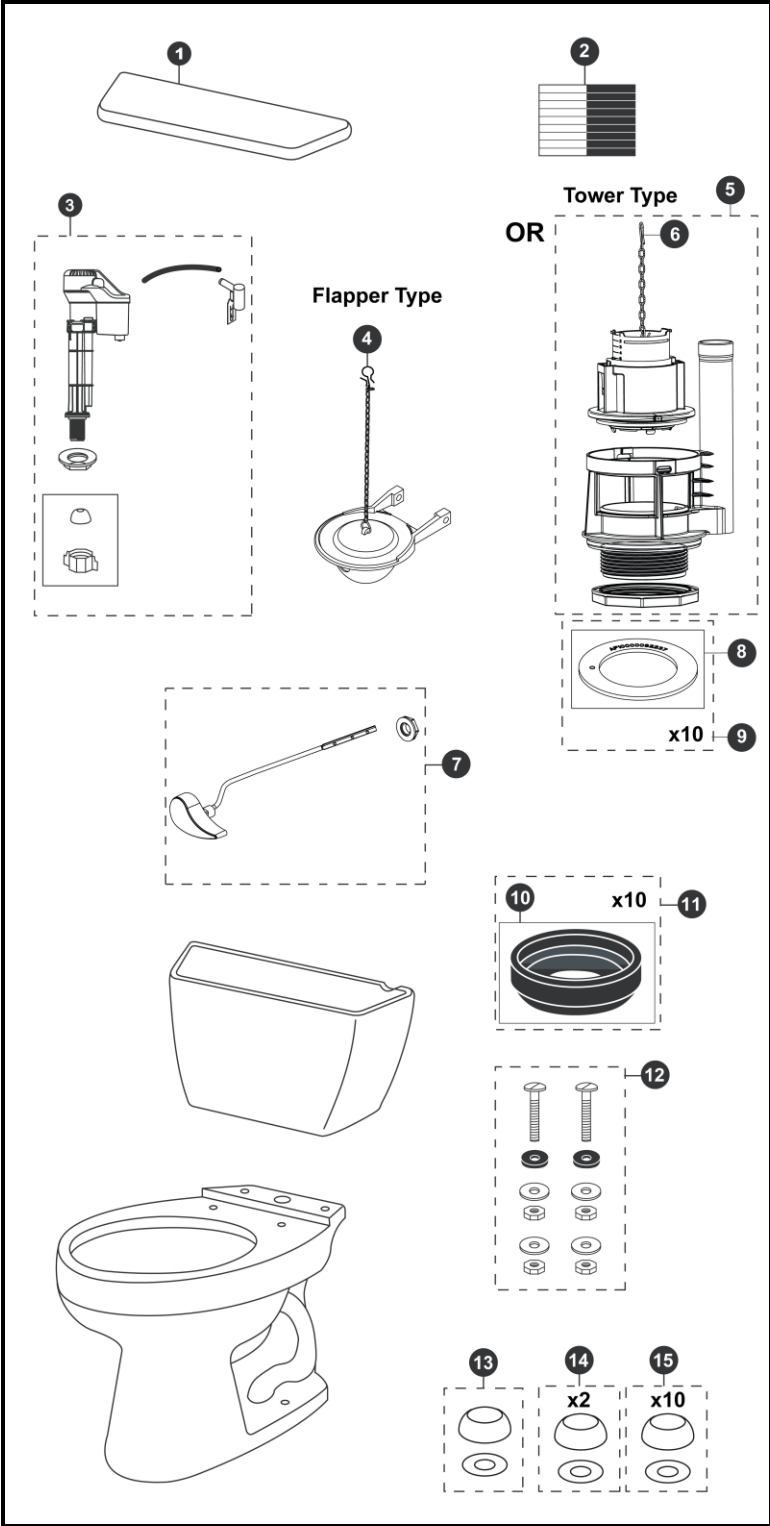

Drake®
1.28 Gpf Toilet, Elongated,
E-Max®, 10" Rough-In
Universal Height

Item	Part	Description
1	TCU743CRE#01	Tank Lid w/ Velcro - Cotton
2	THU107	Velcro Tape
3	TSU708	Fill Valve
4	THU500S	Flapper w/ Chain
5	THU445.10F-A	Drain Valve for Tower Type
6	THU440-A	Flush Tower
7	THU068#01	Trip Lever - Cotton
	THU068#03	Trip Lever - Bone
	THU068#11	Trip Lever - Colonial White
	THU068#12	Trip Lever - Sedona Beige
	THU068#51	Trip Lever - Ebony
	THU068#CP	Trip Lever - Chrome Plated
	THU068#BN	Trip Lever - Brushed Nickel
	THU068#PN	Trip Lever - Polished Nickel
8	THU407	Seal Gasket (1 piece)
9	THU370	Seal Gasket (10 pieces)
10	9BU024E	3" Tank to Bowl Gasket
11	THU131	Tank to Bowl Gaskets (10 pieces)
12	TSU01D	Tank Mounting Kit
13	THU044#01	Bolt Cap Set - Cotton (1 set)
	THU044#03	Bolt Cap Set - Bone (1 set)
	THU044#11	Bolt Cap Set - Colonial White (1 set)
	THU044#12	Bolt Cap Set - Sedona Beige
	THU044#51	Bolt Cap Set - Ebony
14	THU044S#01	Bolt Cap Sets - Cotton (2 pieces)
	THU044S#03	Bolt Cap Sets - Bone (2 pieces)
	THU044S#11	Bolt Cap Sets - Colonial White (2 pieces)
	THU044S#12	Bolt Cap Sets - Sedona Beige (2 pieces)
	THU044S#51	Bolt Cap Sets - Ebony (2 pieces)
15	THU098#01	Bolt Cap Sets - Cotton (20 pieces)
	THU098#03	Bolt Cap Sets - Bone (20 pieces)
	THU098#11	Bolt Cap Sets - Colonial White (20 pieces)
	THU098#12	Bolt Cap Sets - Sedona Beige (20 pieces)
	THU098#51	Bolt Cap Sets - Ebony (20 pieces)

Note:

Product Number Explanations		
Two-Piece Toilet	Tank	Bowl
(CST) Gravity Type Toilet	(ST) Tank	(C) Bowl
(744) Model	(743) Model	(744) Model
(E) E-Max®	(E) E-Max®	(E) E-Max®
(F) Universal Height		(F) Universal Height
(.10) 10" Rough-In		(.10) 10" Rough-In

Actual Product may vary slightly from illustration.